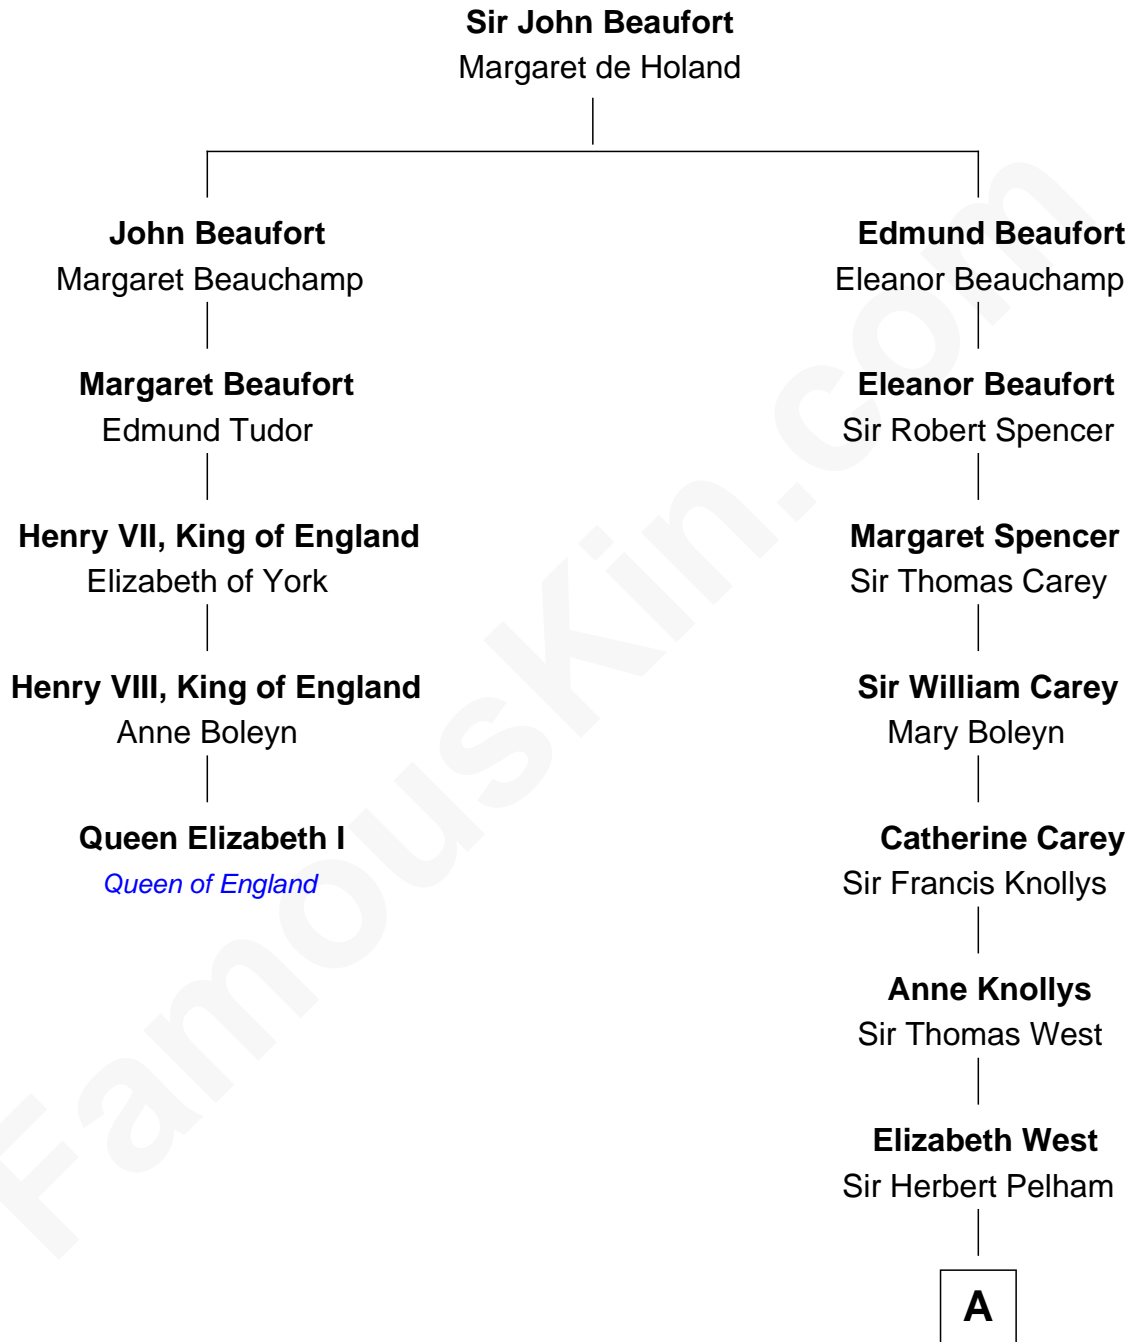

FamousKin.com

Relationship Chart of

Queen Elizabeth I

Queen of England

4th cousin 11 times removed of

John D. Rockefeller
Founder of the Standard Oil Company

A

Elizabeth Pelham

John Humphrey

Anne Humphrey

William Palmes

Susannah Palmes

Samuel Avery

Humphrey Avery

Jerusha Morgan

Solomon Avery