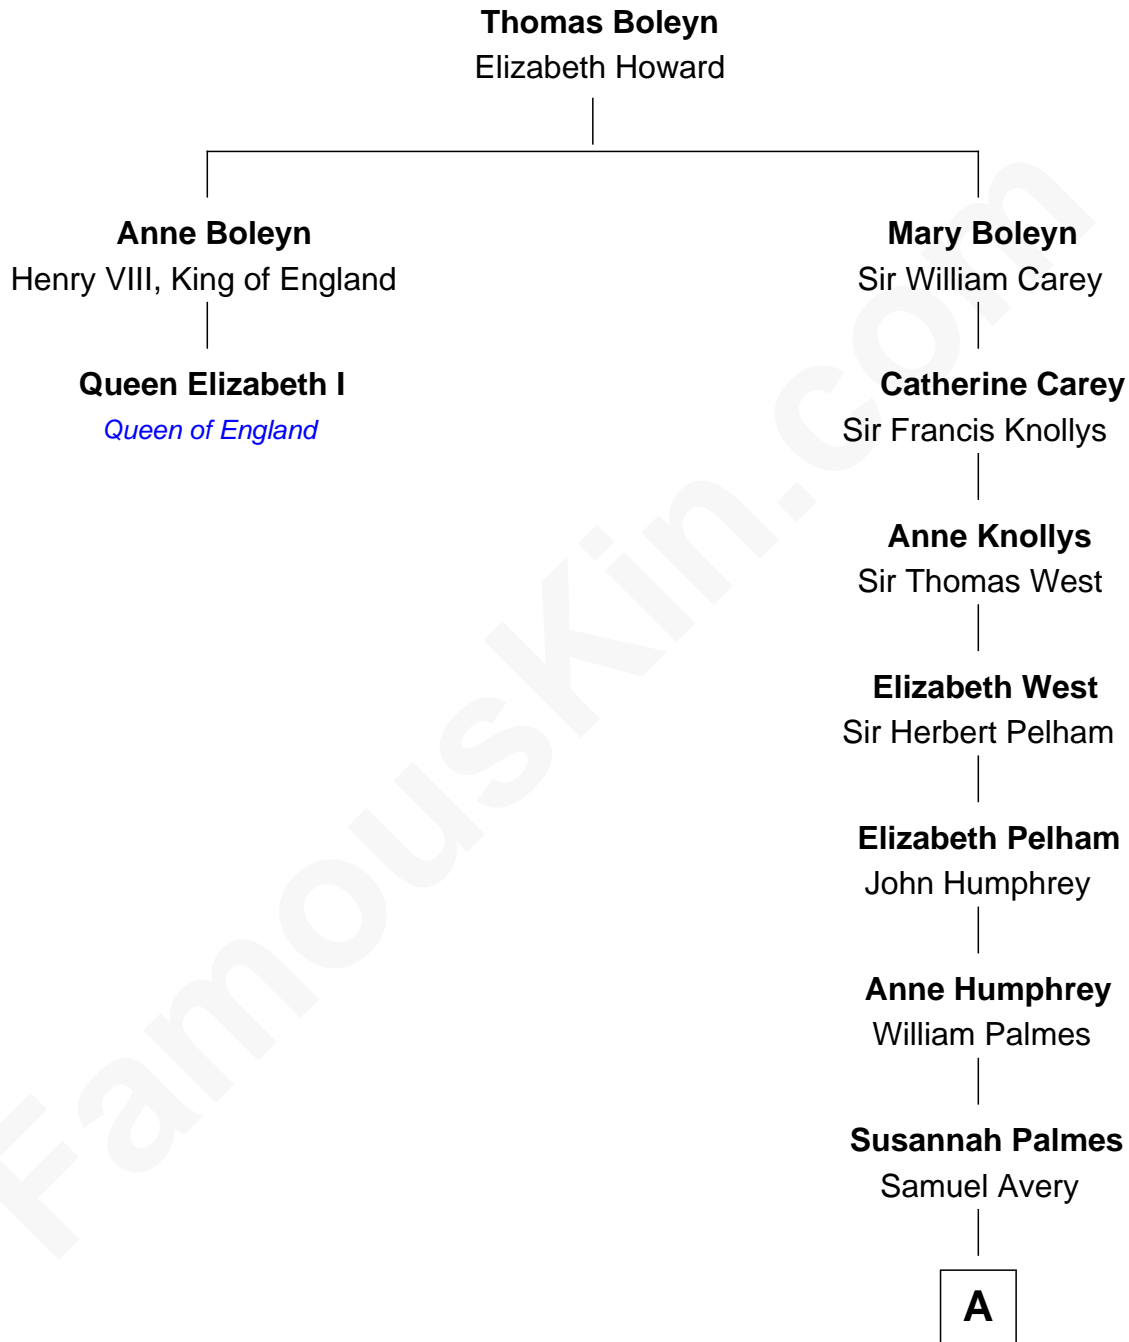

FamousKin.com
Relationship Chart of
Queen Elizabeth I
Queen of England

1st cousin 11 times removed of

John D. Rockefeller
Founder of the Standard Oil Company

A

Humphrey Avery

Jerusha Morgan

Solomon Avery

Hannah Punderson

Miles Avery

Malinda Pixley

Lucy Avery

Godfrey Lewis Rockefeller

William Avery Rockefeller

Eliza Davison

John D. Rockefeller

Founder of the Standard Oil Company