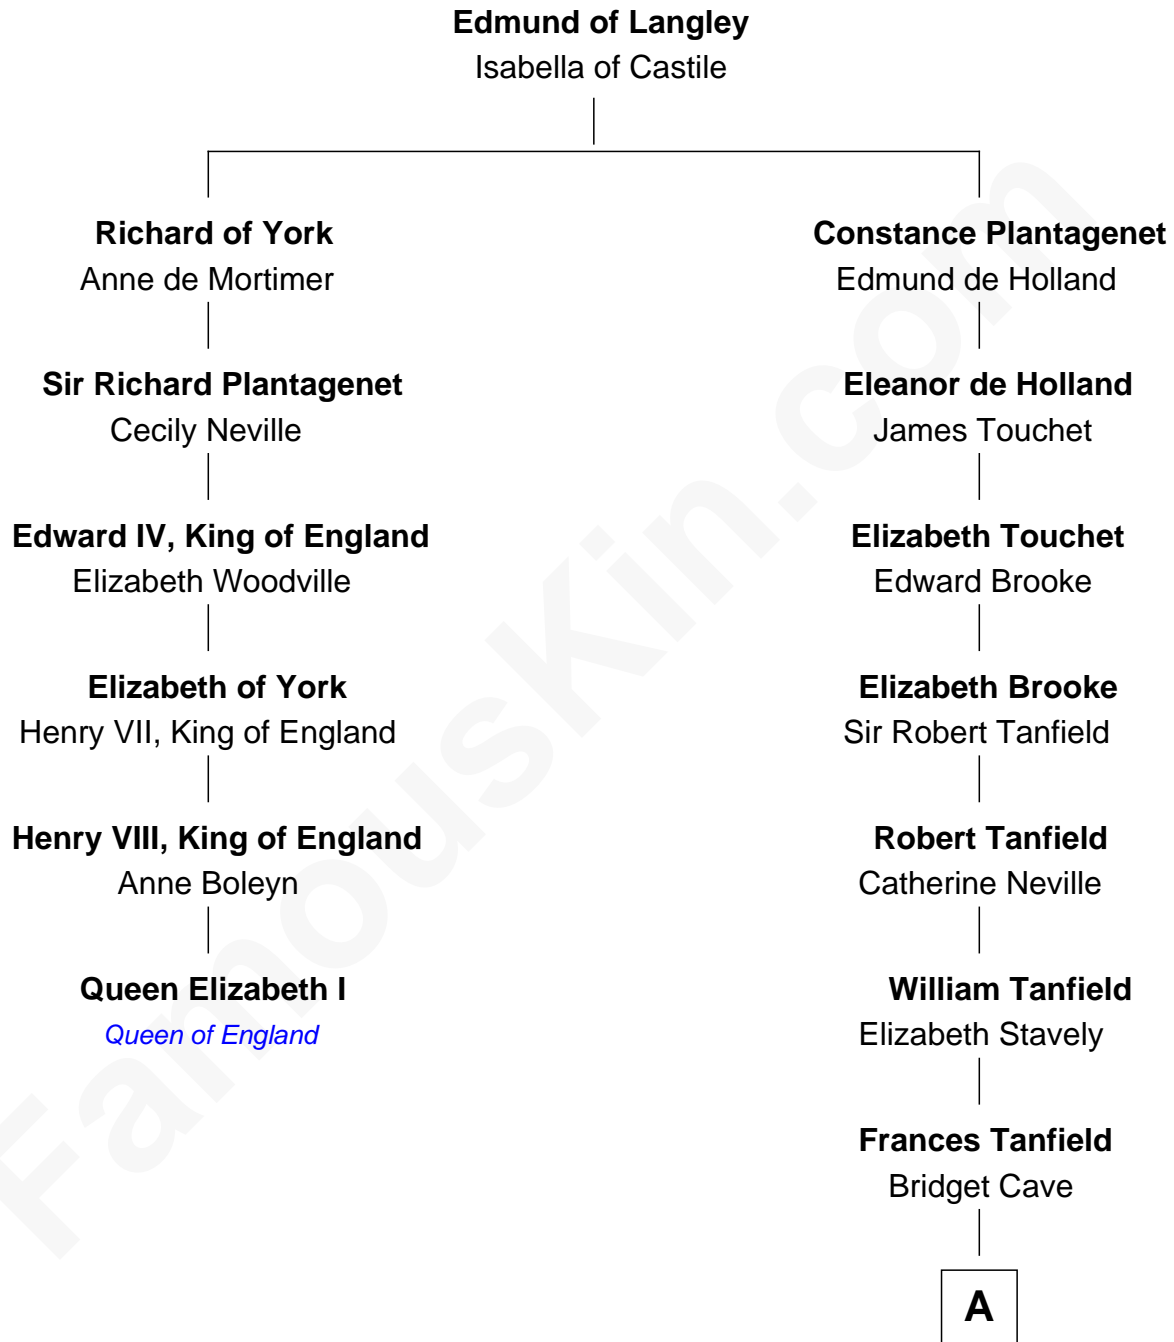

**FamousKin.com**  
**Relationship Chart of**  
**Queen Elizabeth I**  
*Queen of England*

5th cousin 13 times removed of

**Edith (Bolling) Wilson**  
*First Lady of President Woodrow Wilson*

**A**

**Anne Tanfield**  
Clement Vincent

**Elizabeth Vincent**  
Richard Lane

**Dorothy Lane**  
William Randolph

**Richard Randolph**  
Elizabeth Ryland

**Col. William Randolph**  
Mary Isham

**Isham Randolph**  
Jane Rogers

**Jane Randolph**  
Peter Jefferson

*First Lady of Woodrow Wilson*

FamousKin.com