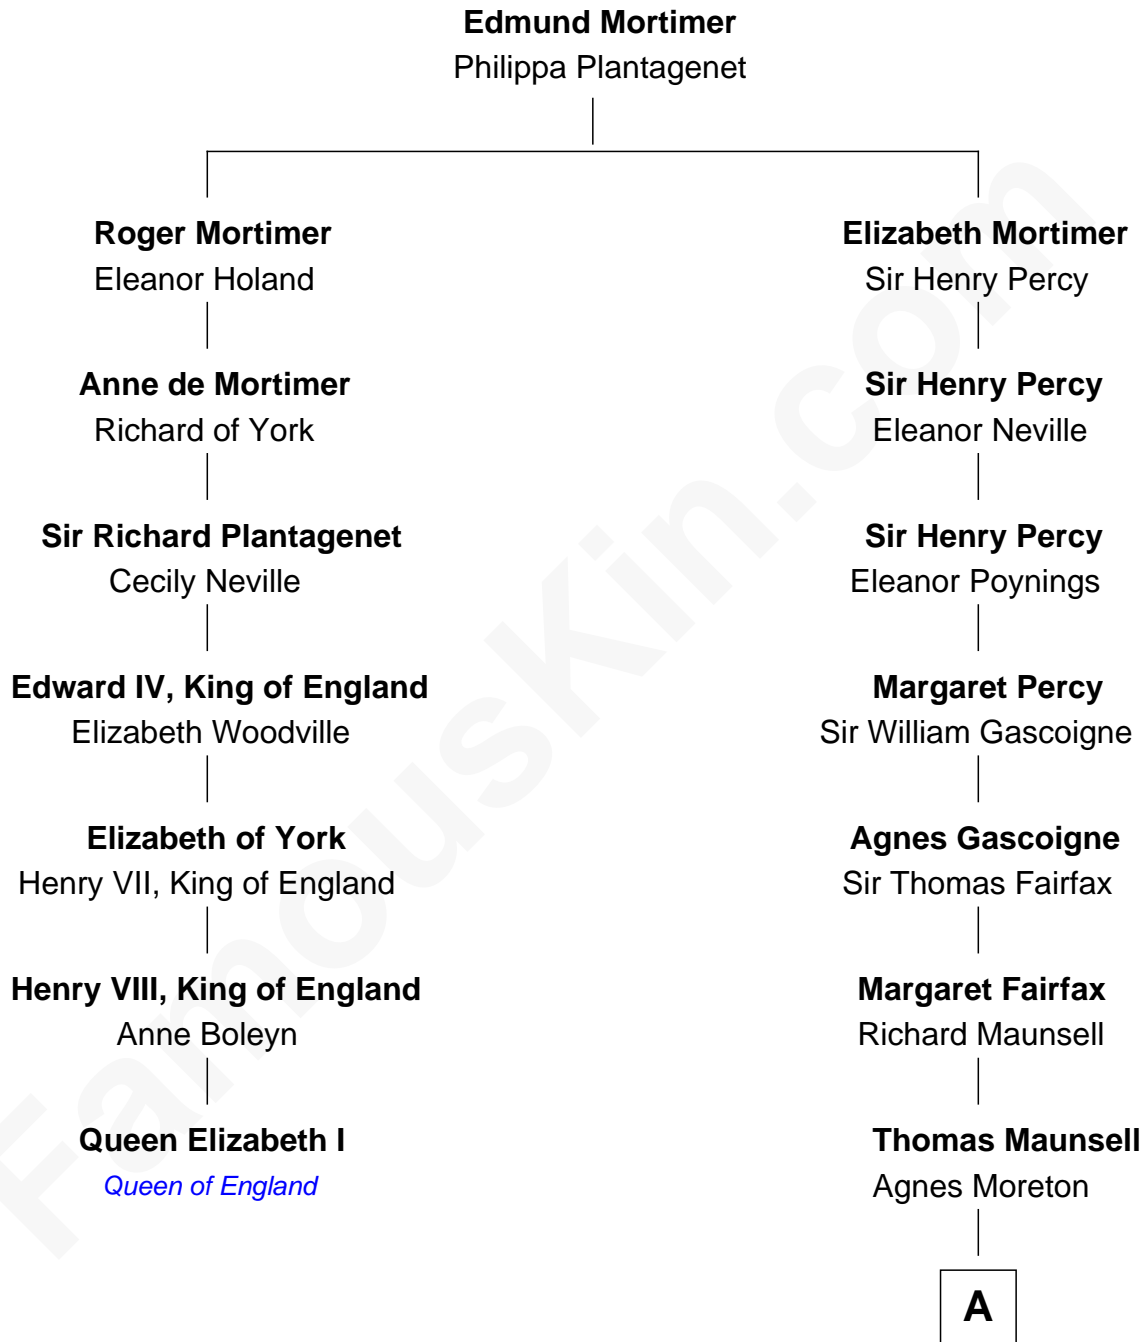

FamousKin.com

Relationship Chart of

Queen Elizabeth I

Queen of England

6th cousin 13 times removed of

Phoebe Waller-Bridge
Theatre, TV and Movie Actress

A

Thomas Maunsell