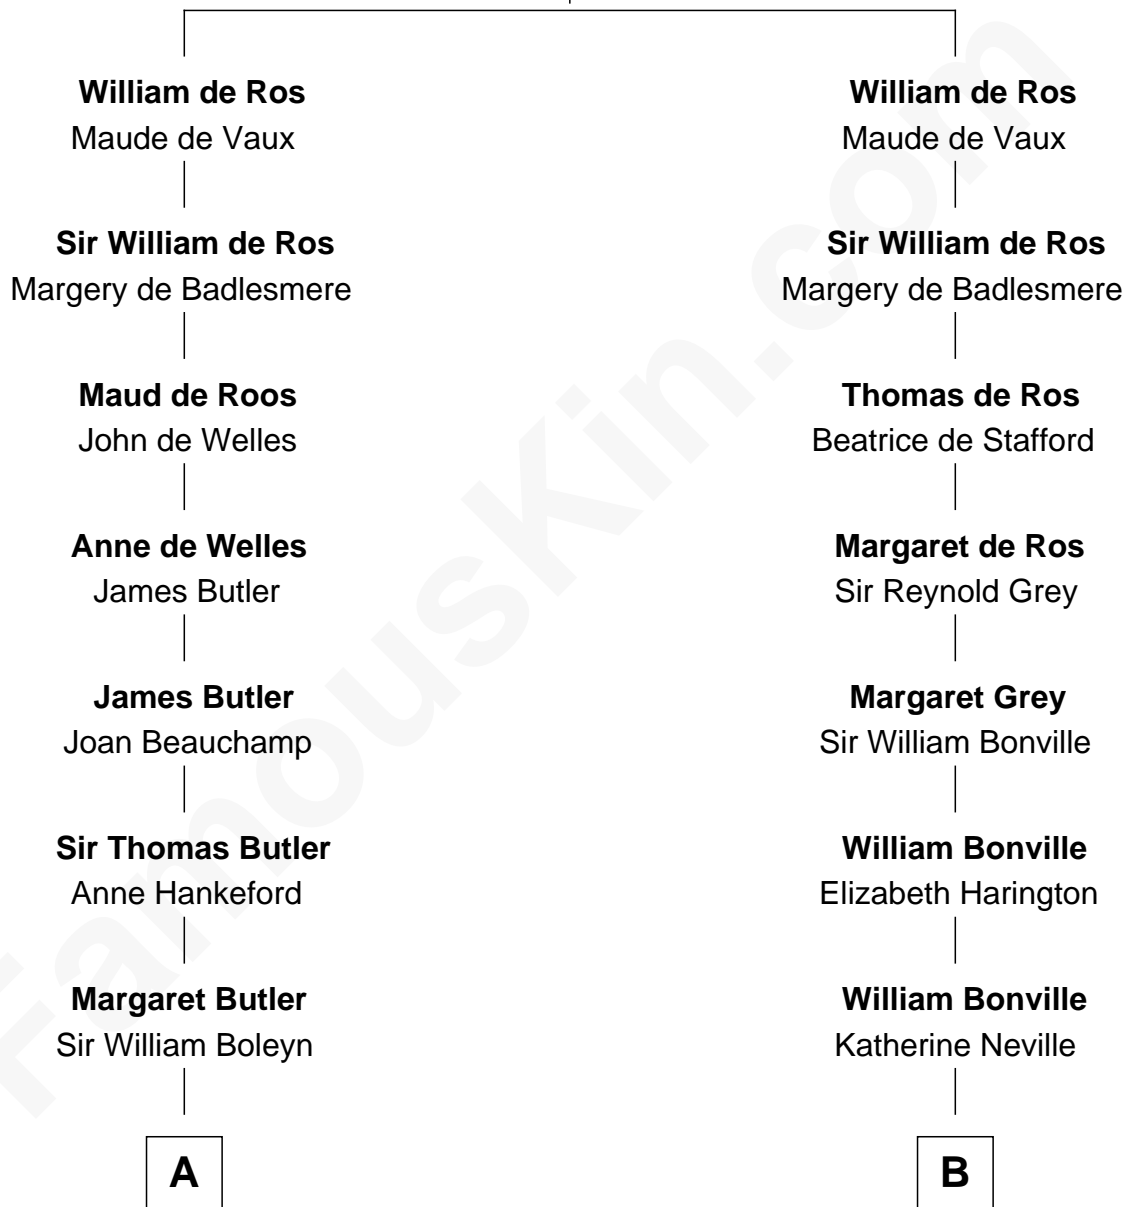

FamousKin.com
Relationship Chart of
Queen Elizabeth I
Queen of England

9th cousin 10 times removed of
Milton Bradley
Founder, Milton Bradley Company

Sir Robert de Ros
 Isabel de Aubeney

C

—
Dudley Lyford

Betsey Smith

—
Fanny Lyford

Lewis Bradley

—
Milton Bradley

Founder, Milton Bradley Company

FamousKin.com