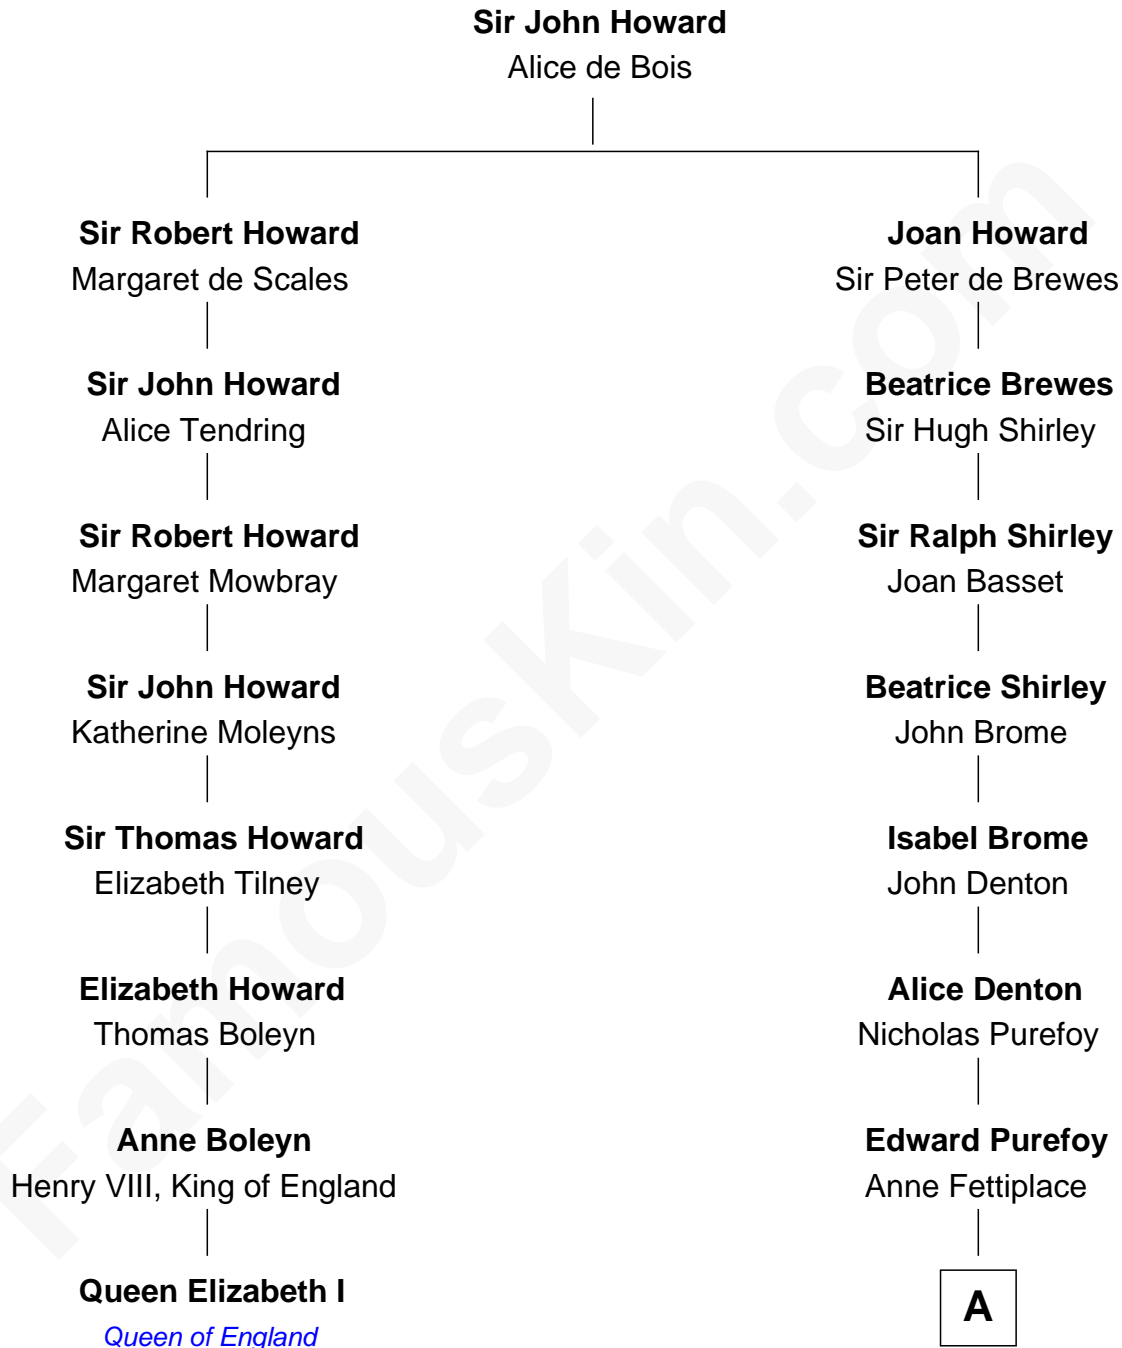

FamousKin.com
Relationship Chart of
Queen Elizabeth I
Queen of England

7th cousin 10 times removed of
Milton Bradley
Founder, Milton Bradley Company

A

Mary Purefoy
Thomas Thorne

Susanna Thorne
Roger Dudley

Gov. Thomas Dudley
Dorothy York

Rev. Samuel Dudley
Elizabeth - - - - -

Rebecca Dudley
Francis Lyford

Stephen Lyford
Sarah Leavitt

Moses Lyford
Mehitable Smith

Oliver Smith Lyford
Elizabeth Johnson

Dudley Lyford
Betsey Smith