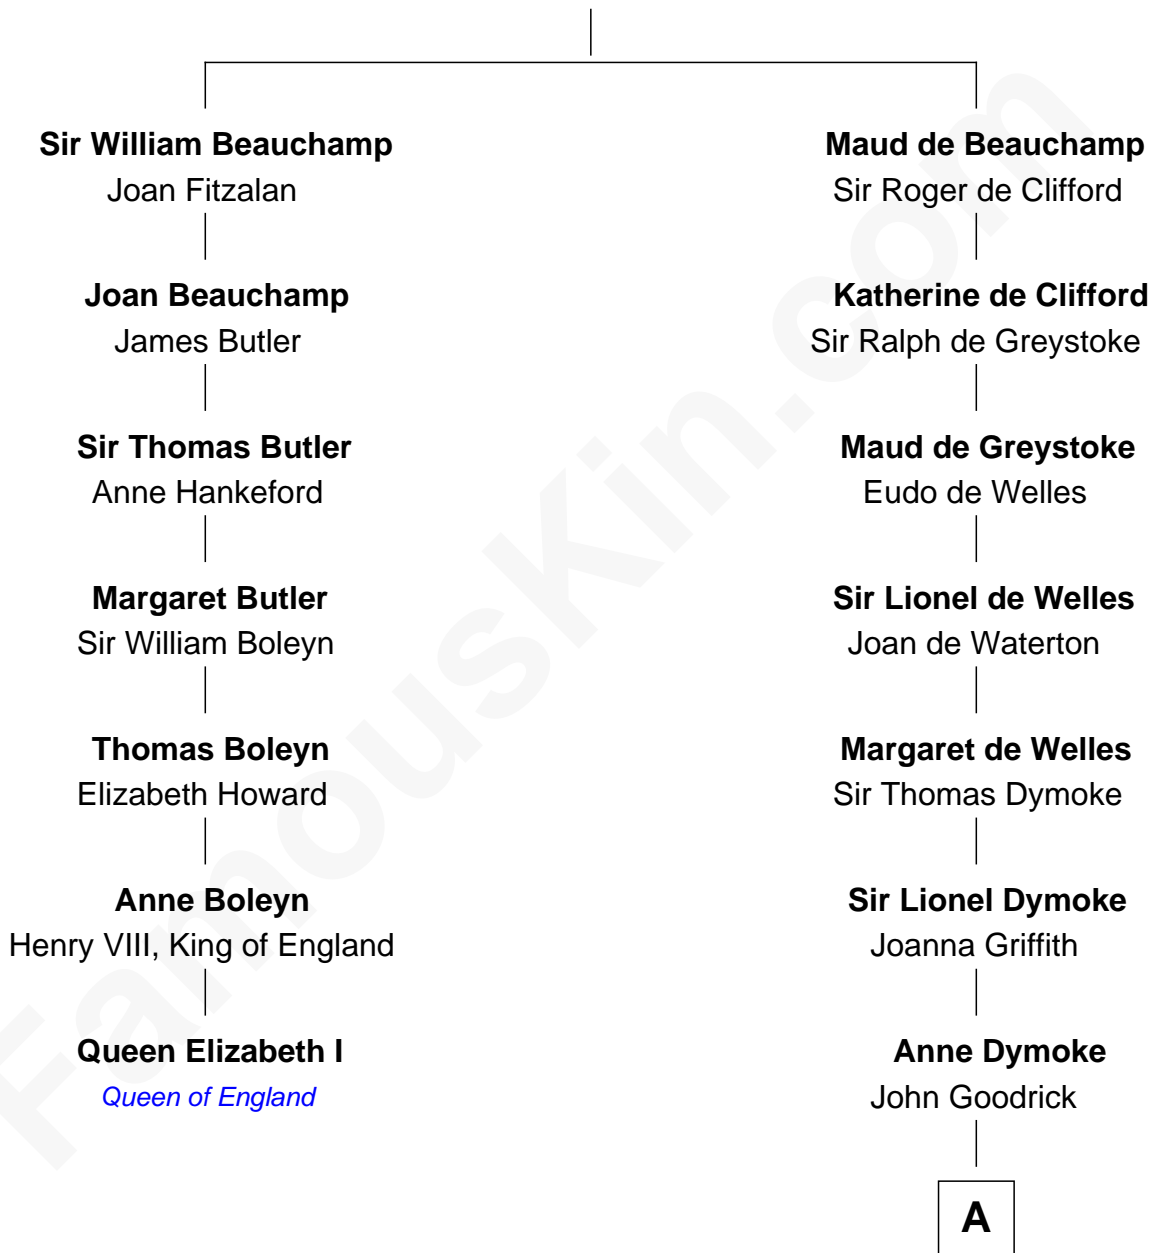

FamousKin.com
Relationship Chart of
Queen Elizabeth I
Queen of England

6th cousin 12 times removed of

John Fremont Hill
45th Governor of Maine

Sir Thomas de Beauchamp
 Katherine de Mortimer

A

Lionel Goodrick

Winifred Sappcott

Anne Goodrick

Benjamin Bolles

Thomas Bolles

Elizabeth Perkins

Joseph Bolles

Mary - - - - -

Mary Bolles

Charles Frost

Charles Frost

Sarah Wainwright

Charles Frost

Sarah Pepperrell

Sarah Frost

Dennis Fernald

Miriam Fernald

45th Governor of Maine

FamousKin.com