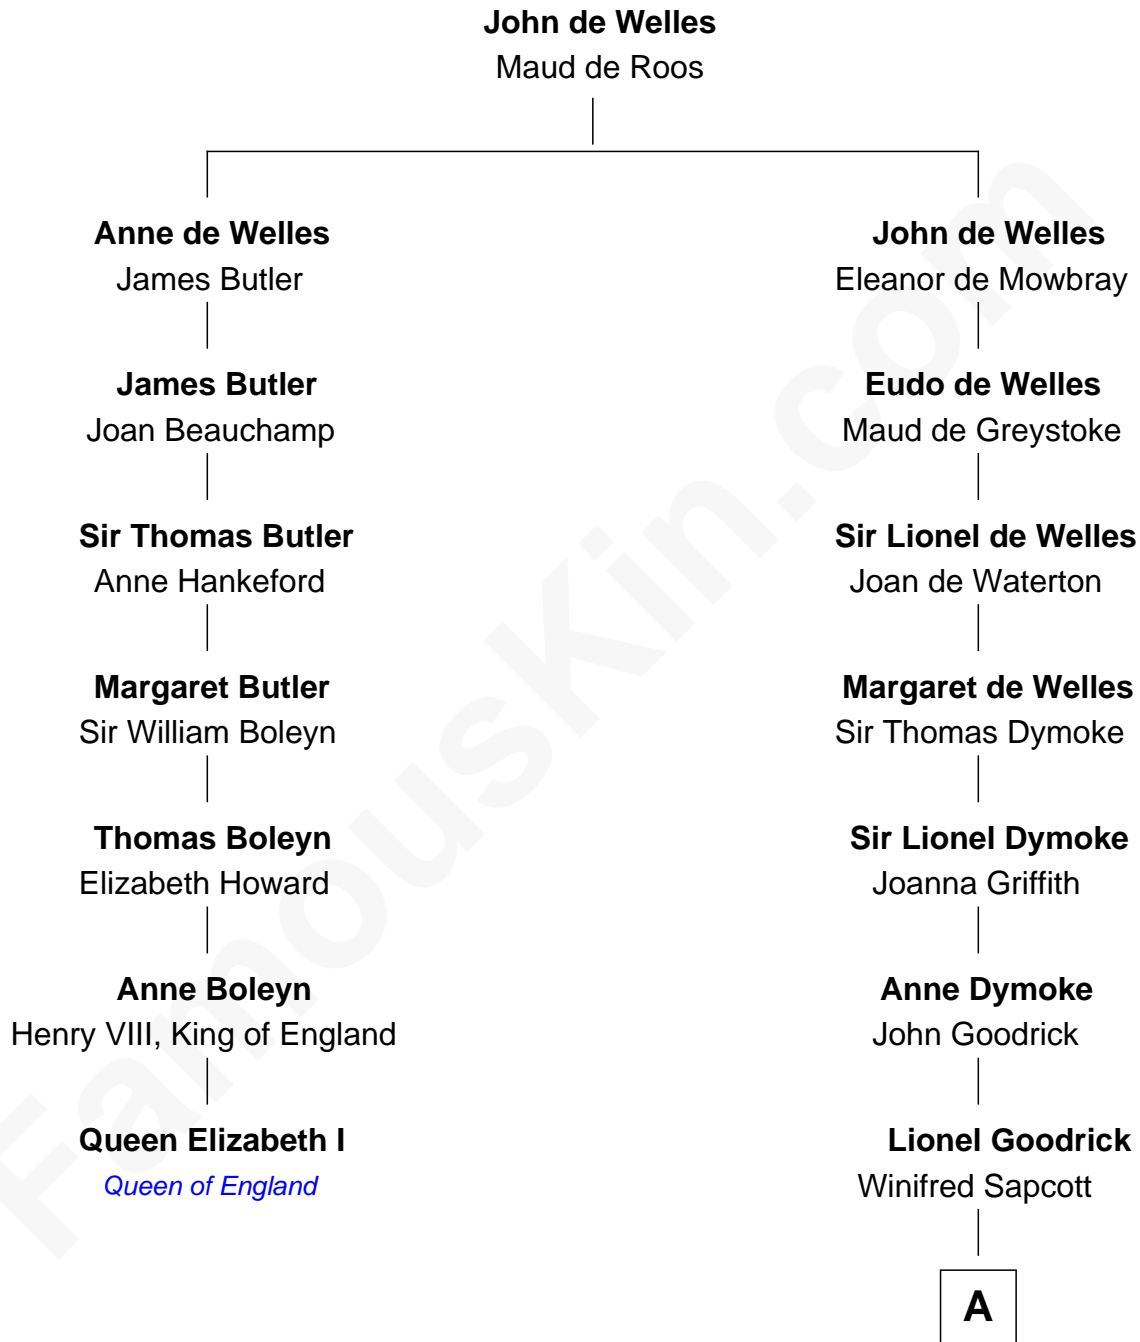

FamousKin.com
Relationship Chart of
Queen Elizabeth I
Queen of England

6th cousin 11 times removed of

John Fremont Hill
45th Governor of Maine

A

Anne Goodrick

Benjamin Bolles

Thomas Bolles

Elizabeth Perkins

Joseph Bolles

Mary - - - - -

Mary Bolles

Charles Frost

Charles Frost

Sarah Wainwright

Charles Frost

Sarah Pepperrell

Sarah Frost

Dennis Fernald

Miriam Fernald

William Leighton

Andrew Pepperrell Leighton

Sarah Catherine Odiorne

Miriam Leighton

William Hill