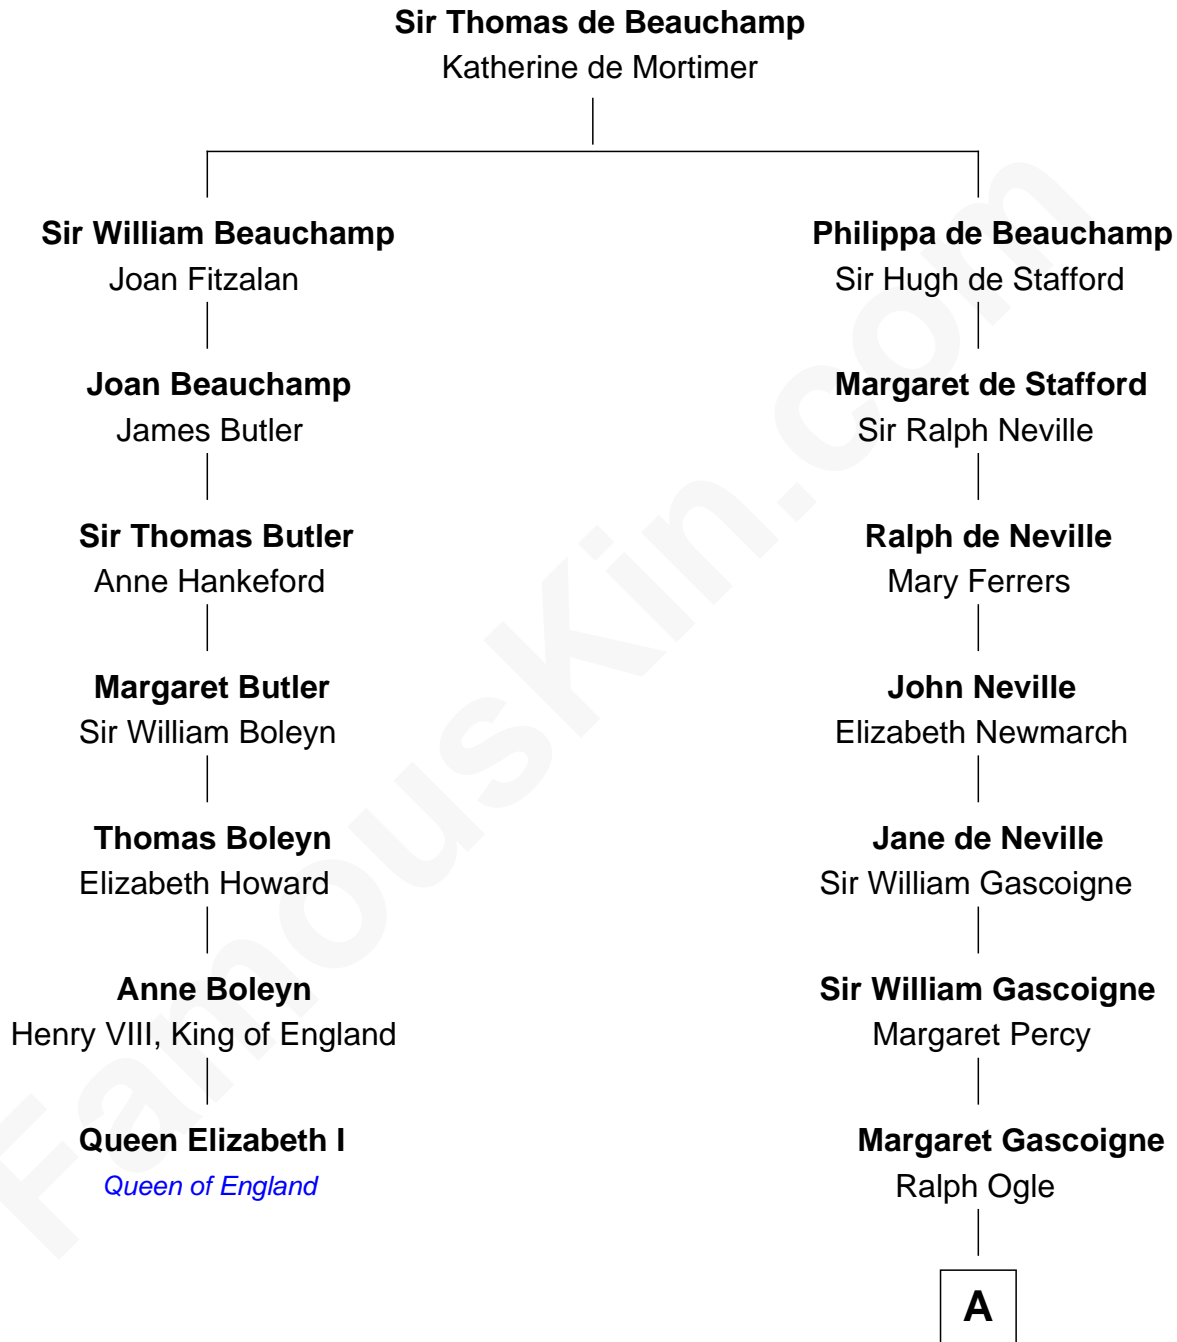

FamousKin.com

Relationship Chart of

Queen Elizabeth I

Queen of England

6th cousin 14 times removed of

Brian Forster
TV Actor

A

Dorothy Ogle
Sir Thomas Forster

Thomas Forster
Florence Wharton

Cuthbert Forster
Elizabeth Bradford

Thomas Forster
Jane Carr

Reginald Forster
Ann - - - - -

Thomas Forster
- - - - -

Thomas Forster
Frances Bradford

Thomas Forster
Jane Younghusband