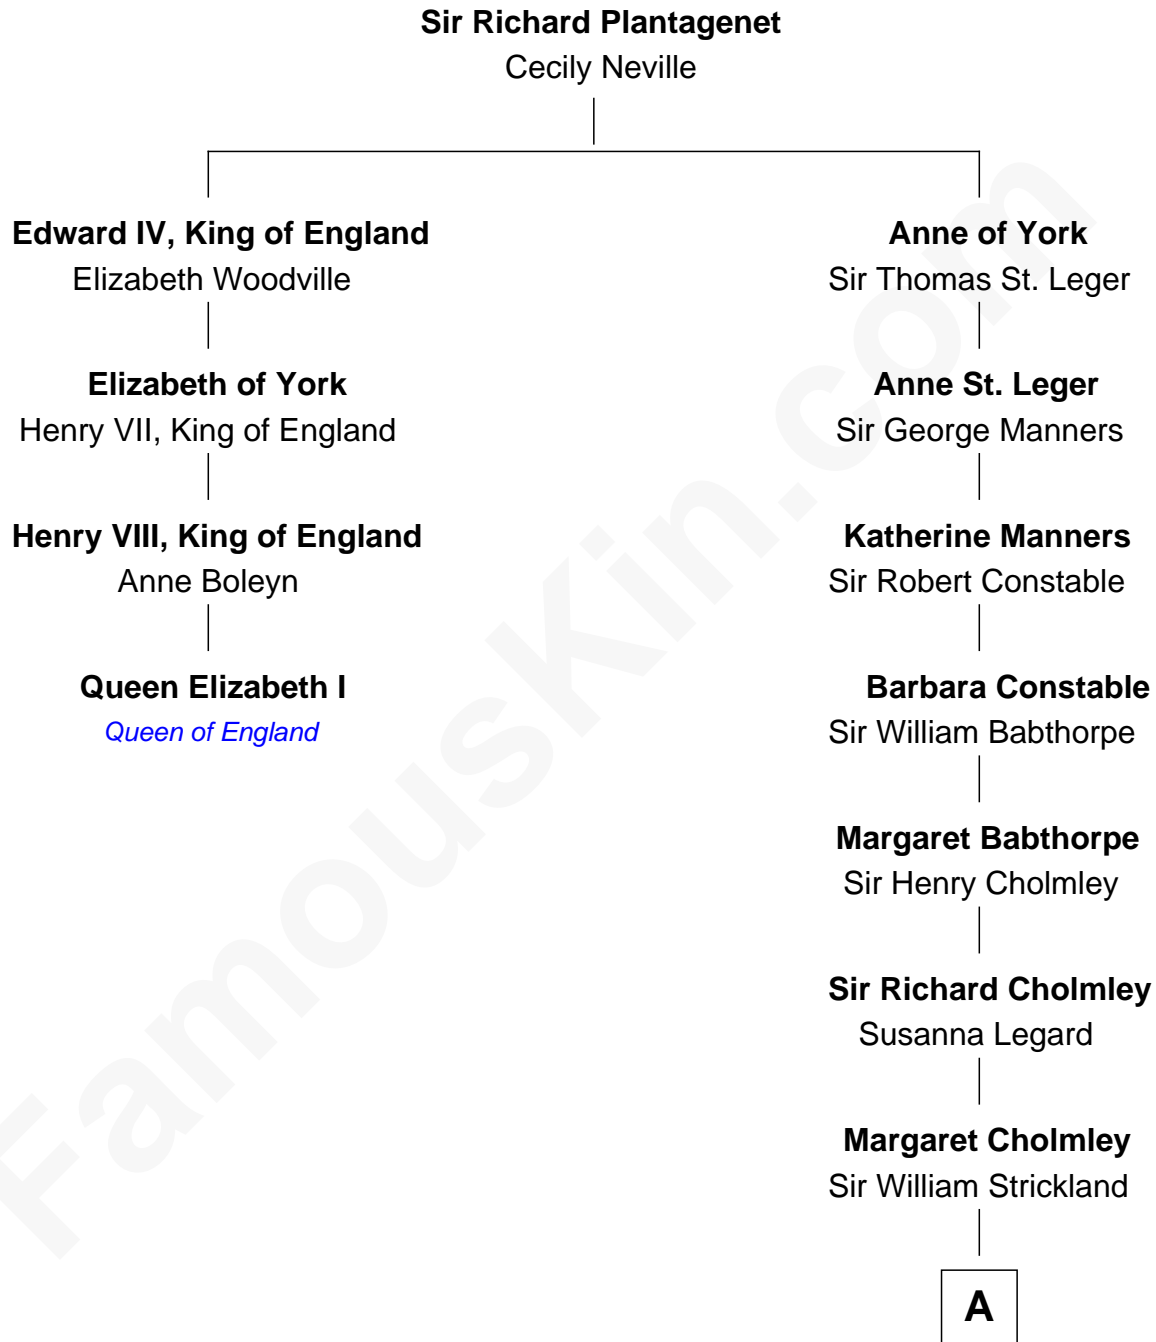

FamousKin.com
Relationship Chart of
Queen Elizabeth I
Queen of England

3rd cousin 12 times removed of
Brian Forster
TV Actor

A

Margaret Strickland

Sir John Cochrane

William Cochrane

Mary Bruce

Thomas Cochrane

Jane Stuart

Archibald Cochrane

Anne Gilchrist

Jane Cochrane

Robert Forster

Lt-Col. Frederic Blanco Forster

Marian Jennette Sophia De Carteret

Frederic Percy Cochrane Forster