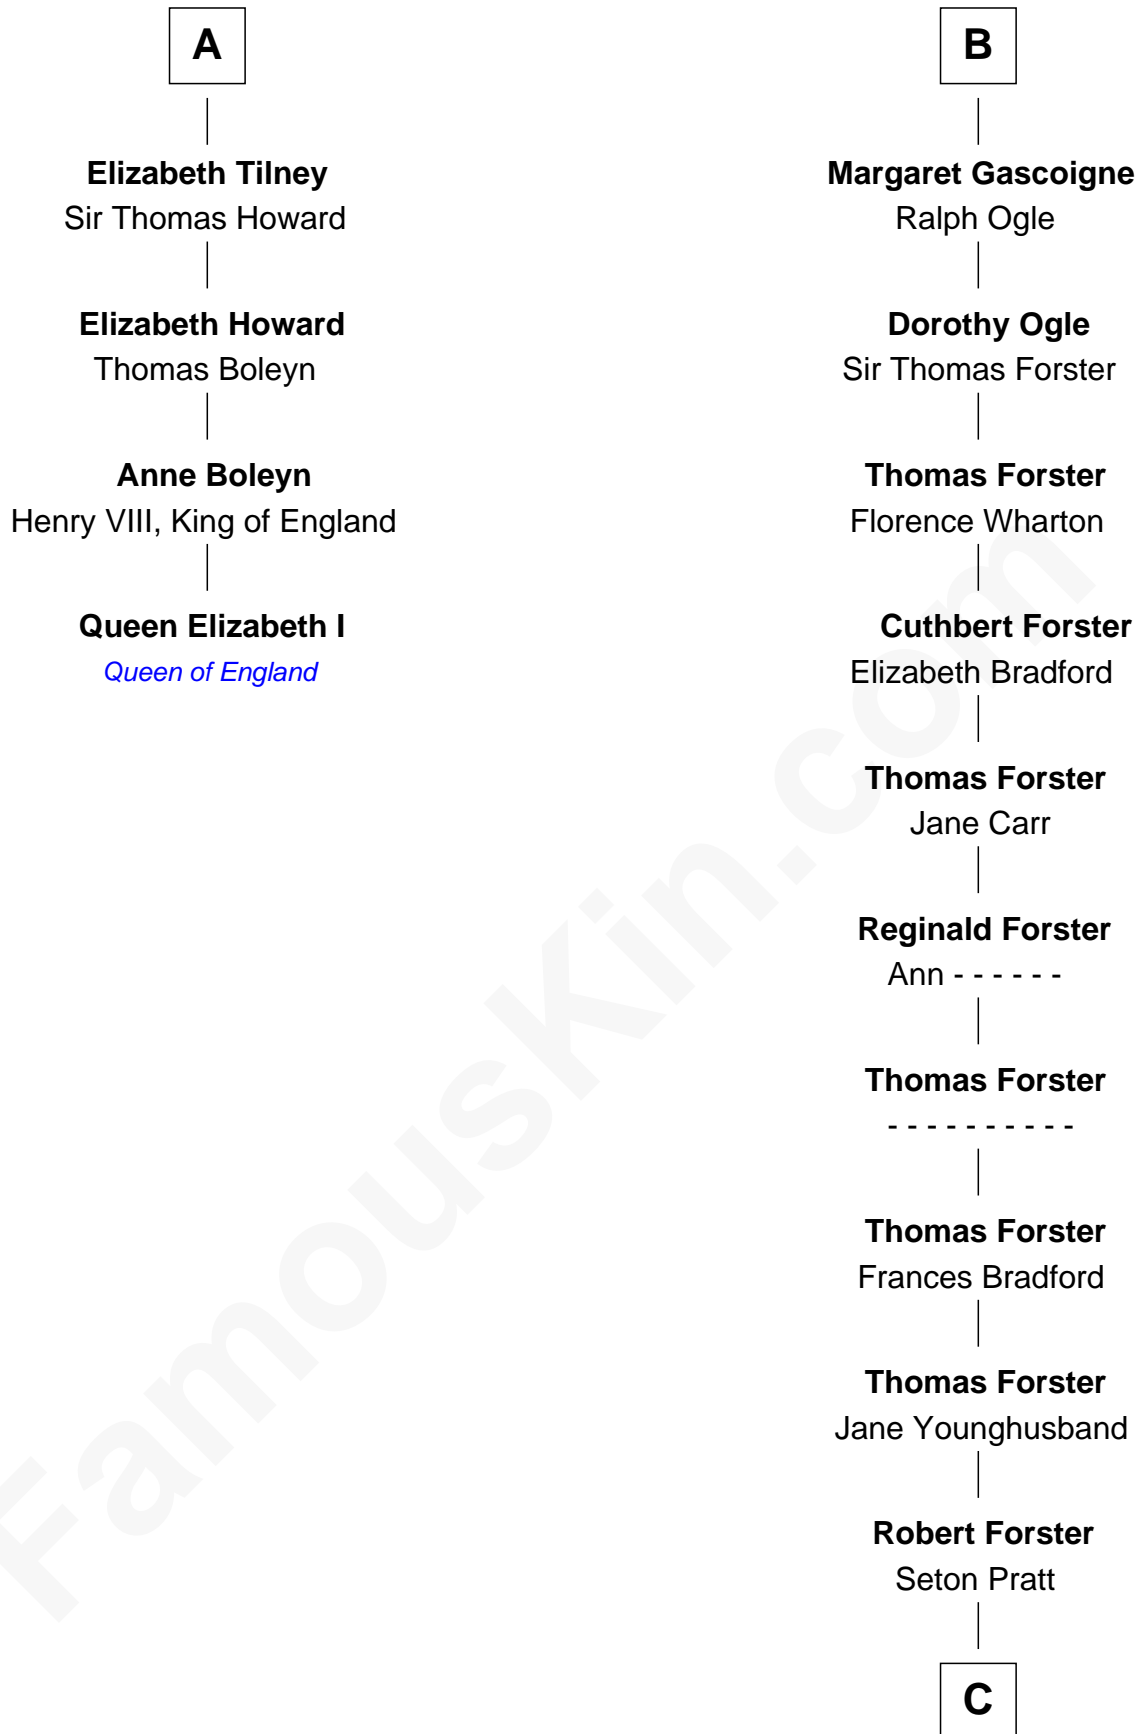

FamousKin.com
Relationship Chart of
Queen Elizabeth I
Queen of England

10th cousin 11 times removed of
Brian Forster
TV Actor

Sir William de Cantilupe
 Eve de Braiose

Joan de Cantilupe
 Sir Henry de Hastings

A

Milicent de Cantilupe
 Eudo la Zouche

Eve la Zouche
 Sir Maurice de Berkeley

Thomas de Berkeley
 Katherine de Clyvedon

Sir John Berkeley
 Elizabeth Betteshorne

Eleanor Berkeley
 Sir Richard Poynings

Eleanor Poynings
 Sir Henry Percy

Margaret Percy
 Sir William Gascoigne

B

C

Robert Forster

Jane Cochrane

Lt-Col. Frederic Blanco Forster
Marian Jennette Sophia De Carteret

Frederic Percy Cochrane Forster
Alice Mary Biggs

Peter Cochrane Forster
Jennifer Dickens Downing