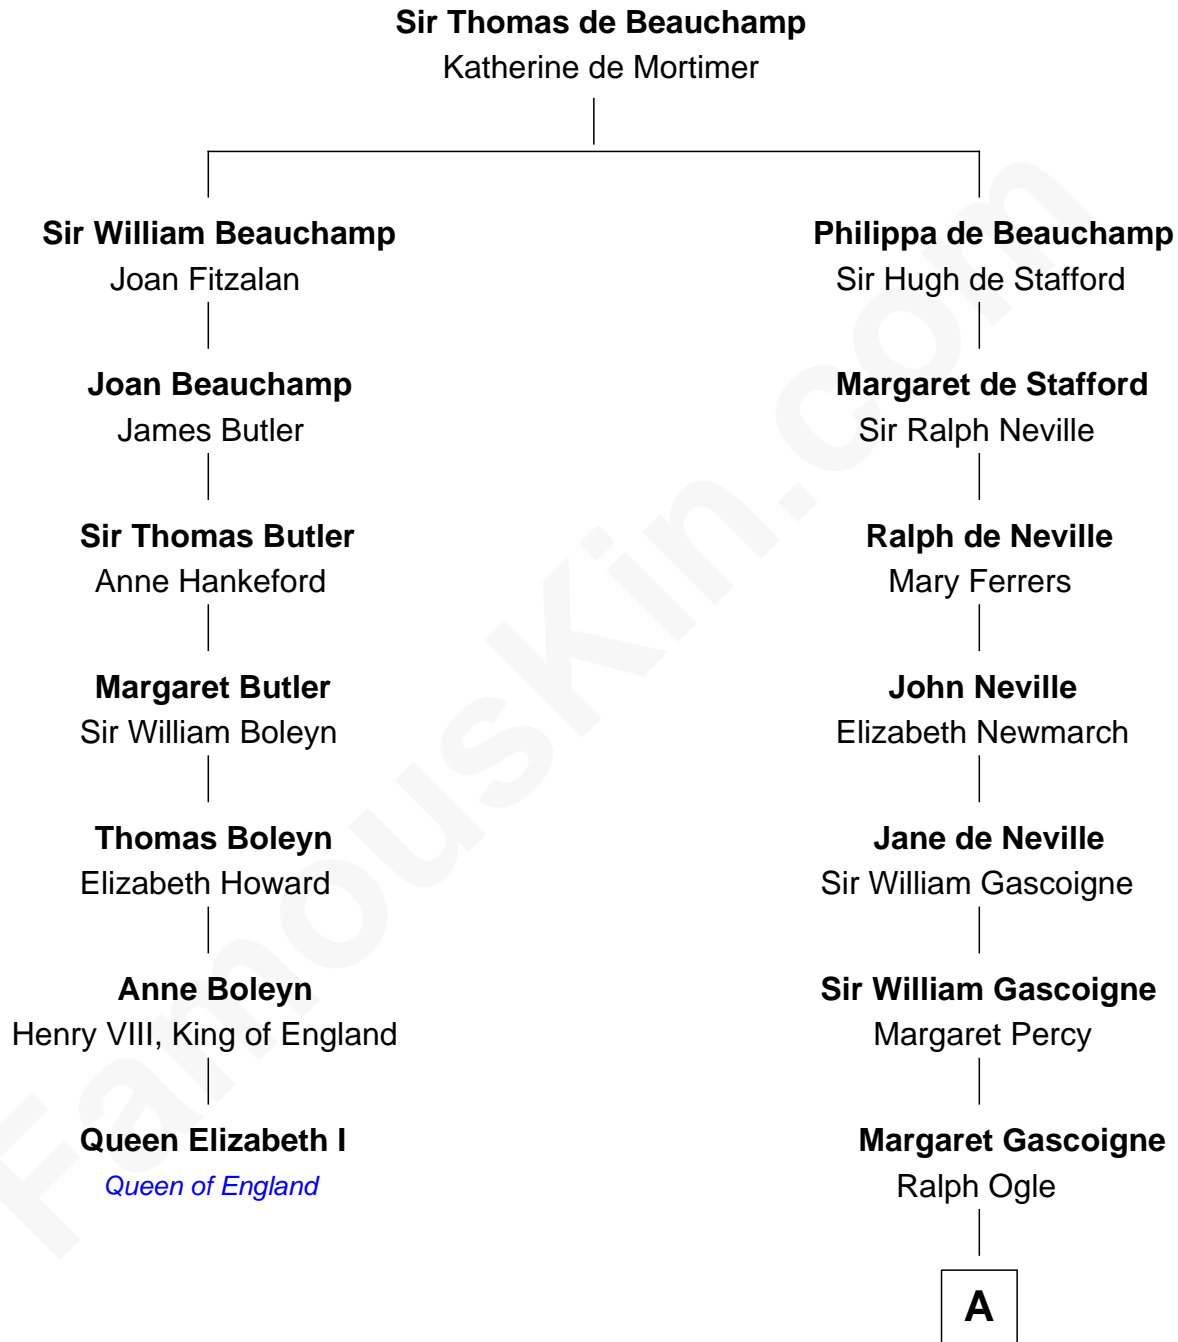

FamousKin.com
Relationship Chart of
Queen Elizabeth I
Queen of England

6th cousin 13 times removed of
Peter Forster
TV and Movie Actor

A

Dorothy Ogle
Sir Thomas Forster

Thomas Forster
Florence Wharton

Cuthbert Forster
Elizabeth Bradford

Thomas Forster
Jane Carr

Reginald Forster
Ann - - - - -

Thomas Forster
- - - - -

Thomas Forster
Frances Bradford

Thomas Forster
Jane Younghusband

Robert Forster
Seton Pratt

Robert Forster
Jane Cochrane

B