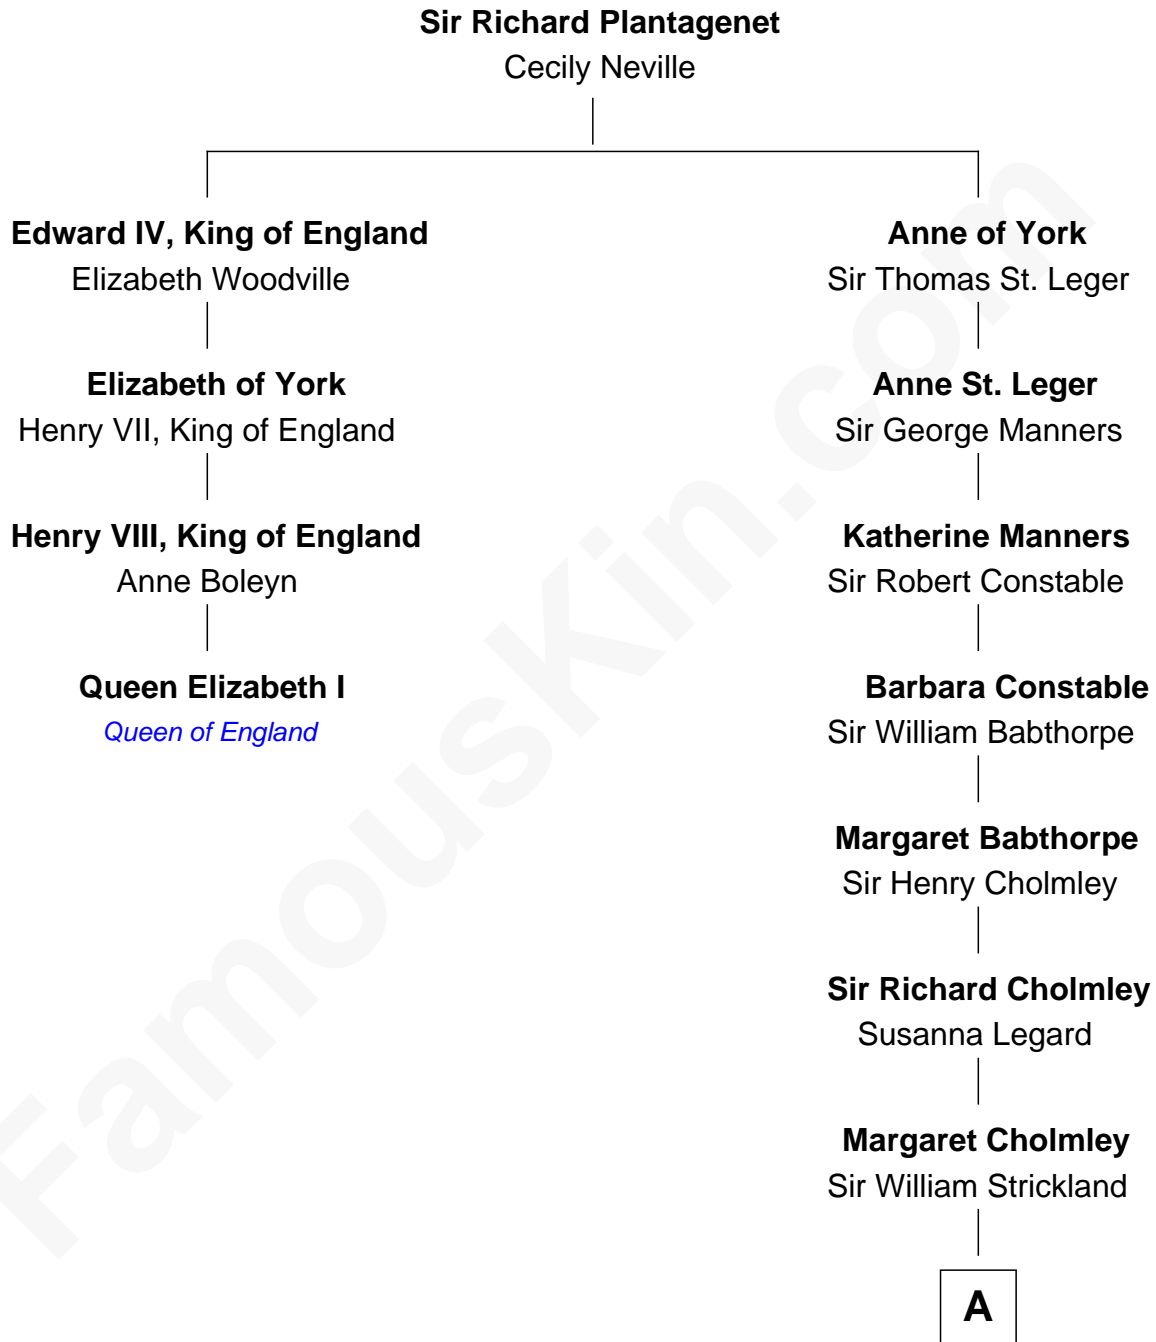

FamousKin.com
Relationship Chart of
Queen Elizabeth I
Queen of England

3rd cousin 11 times removed of
Peter Forster
TV and Movie Actor

A

Margaret Strickland

Sir John Cochrane

William Cochrane

Mary Bruce

Thomas Cochrane

Jane Stuart

Archibald Cochrane

Anne Gilchrist

Jane Cochrane

Robert Forster

Lt-Col. Frederic Blanco Forster

Marian Jennette Sophia De Carteret

Frederic Percy Cochrane Forster

Alice Mary Biggs

Peter Forster

TV and Movie Actor