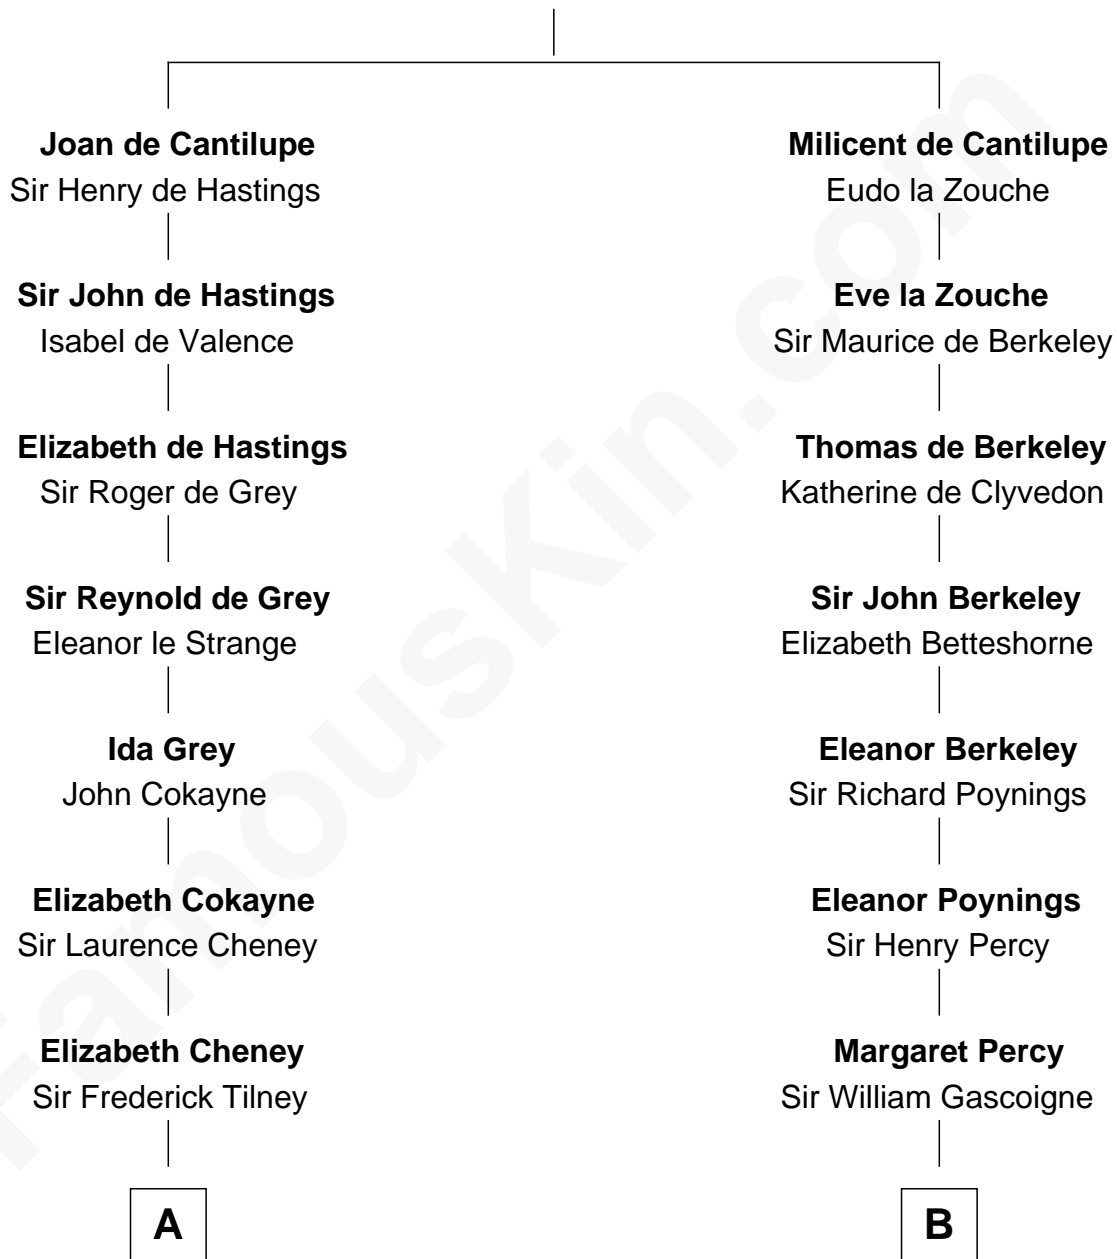

## Relationship Chart of

### Queen Elizabeth I

Queen of England

10th cousin 10 times removed of

**Peter Forster**  
TV and Movie Actor

**Sir William de Cantilupe**  
Eve de Braiose

**C**

**Robert Forster**

Jane Cochrane

**Lt-Col. Frederic Blanco Forster**  
Marian Jennette Sophia De Carteret

**Frederic Percy Cochrane Forster**  
Alice Mary Biggs

**Peter Forster**  
*TV and Movie Actor*

FamousKin.com