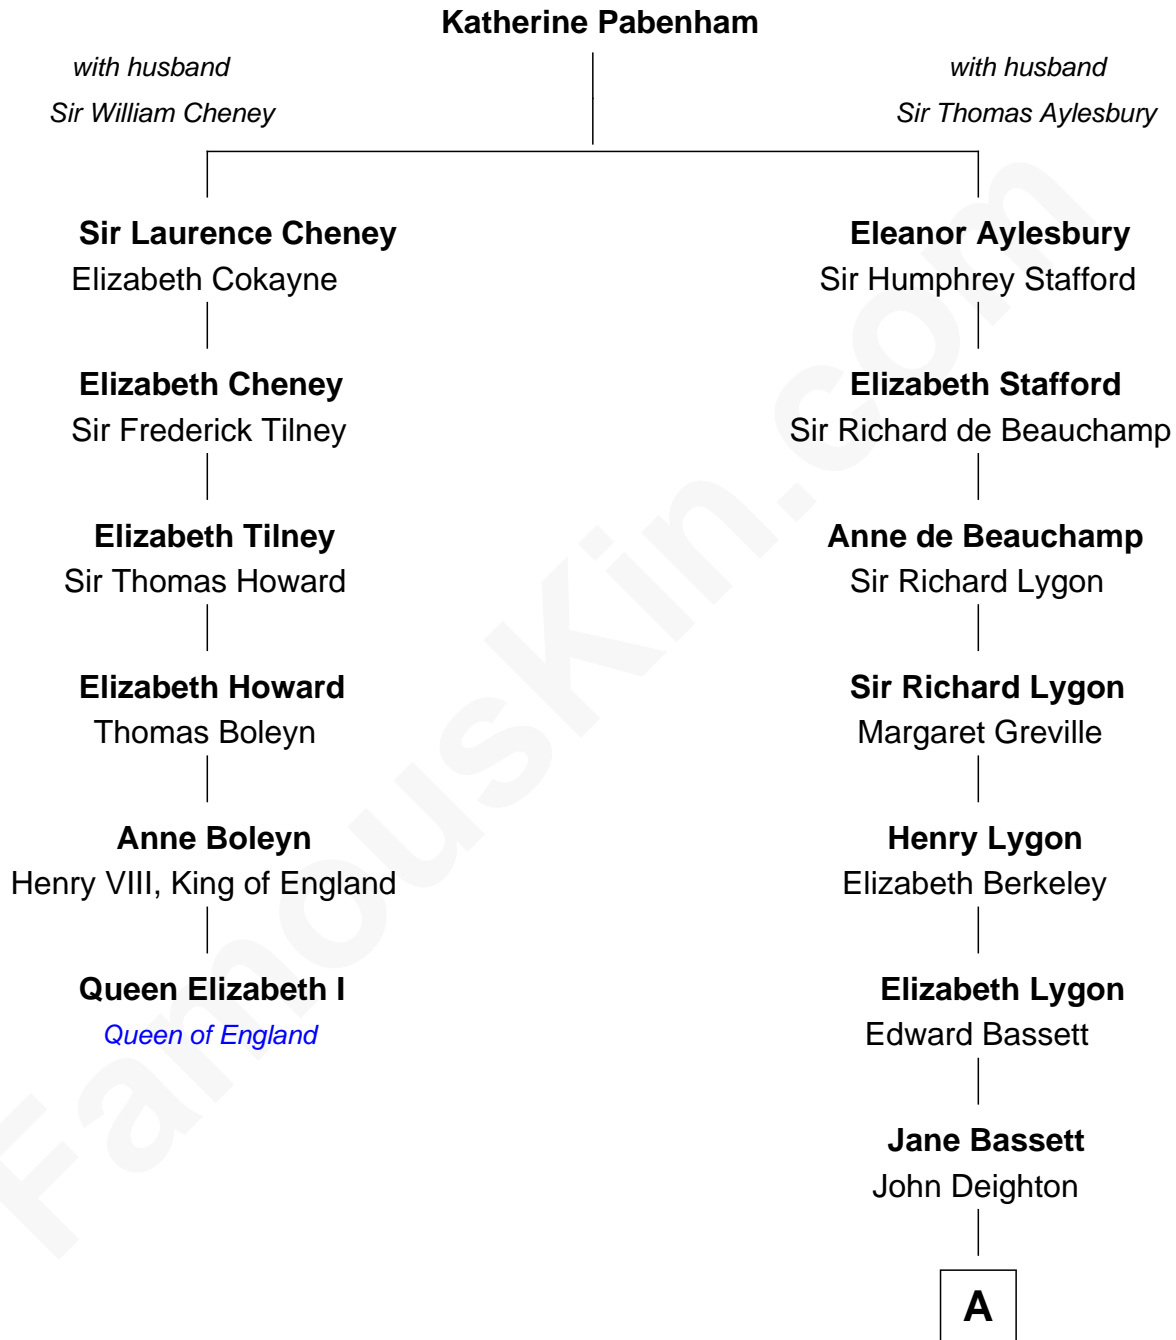

FamousKin.com

Relationship Chart of

Queen Elizabeth I

Queen of England

5th cousin 13 times removed of

Margot Kidder

TV and Movie Actress

A

Frances Deighton

Richard Williams

Nathaniel Williams

Elizabeth Rogers

Elizabeth Williams

John Macomber

Nathaniel Macomber

Priscilla Southworth