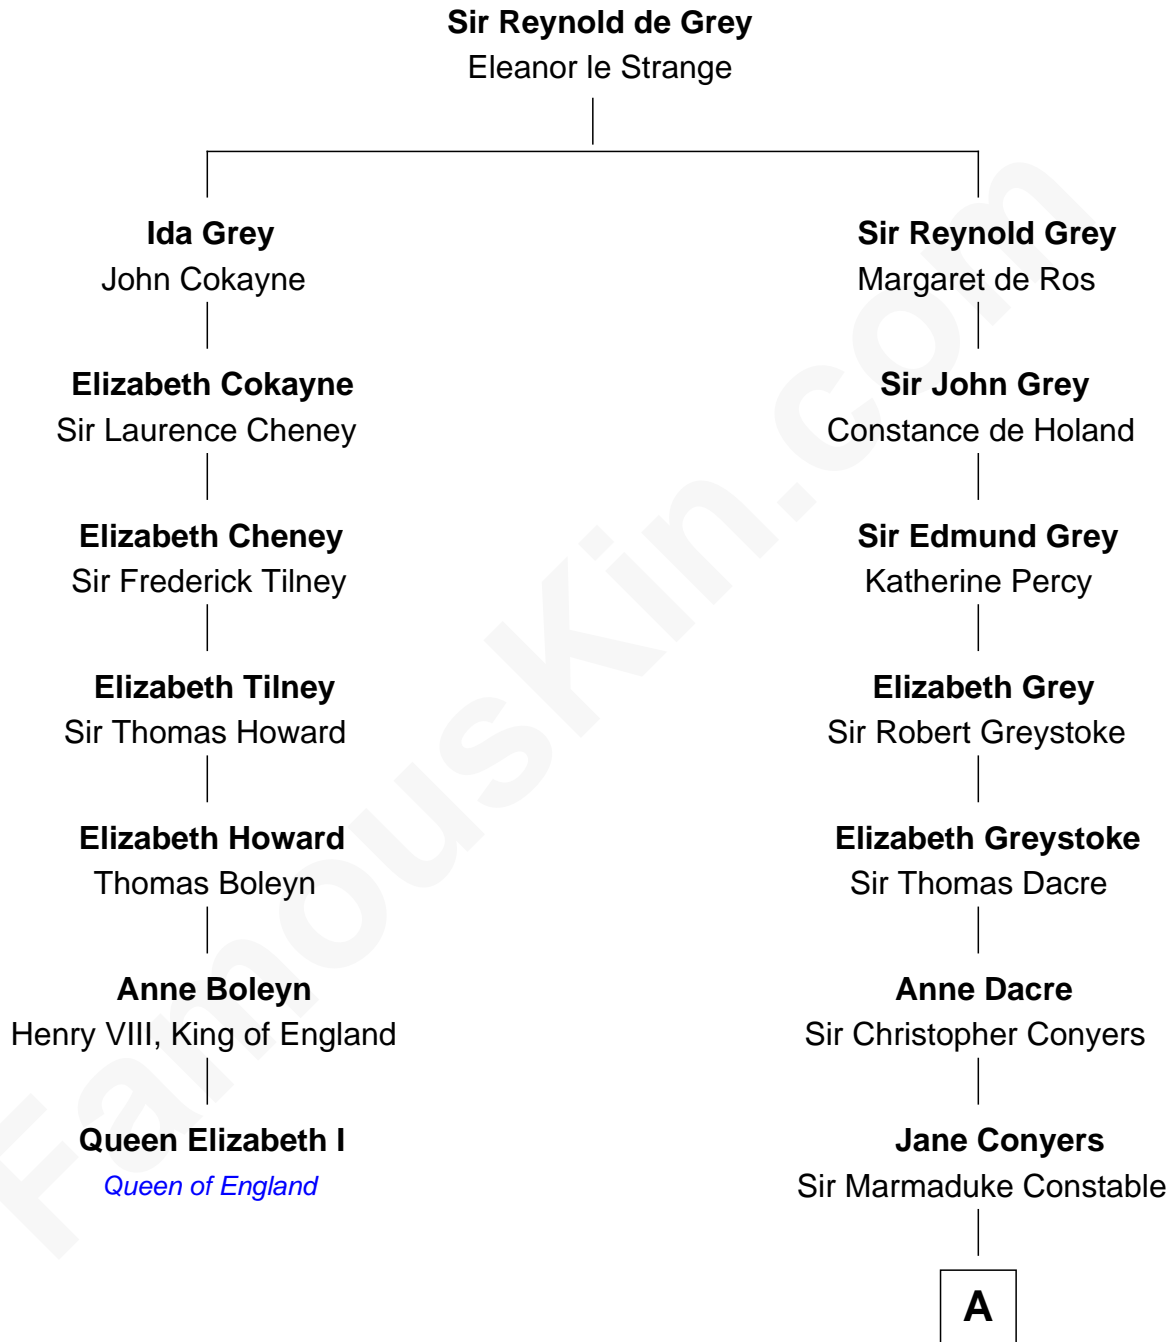

**FamousKin.com**  
**Relationship Chart of**  
**Queen Elizabeth I**  
*Queen of England*

6th cousin 14 times removed of  
**Margot Kidder**  
*TV and Movie Actress*

**A**

**Katherine Constable**

Sir Robert Stapleton

**Philip Stapleton**

Dorothy Hill

**Dorothy Stapleton**

Thomas Nelson

**Philip Nelson**

Elizabeth Lowell

**Joseph Nelson**

Hannah Brocklebank