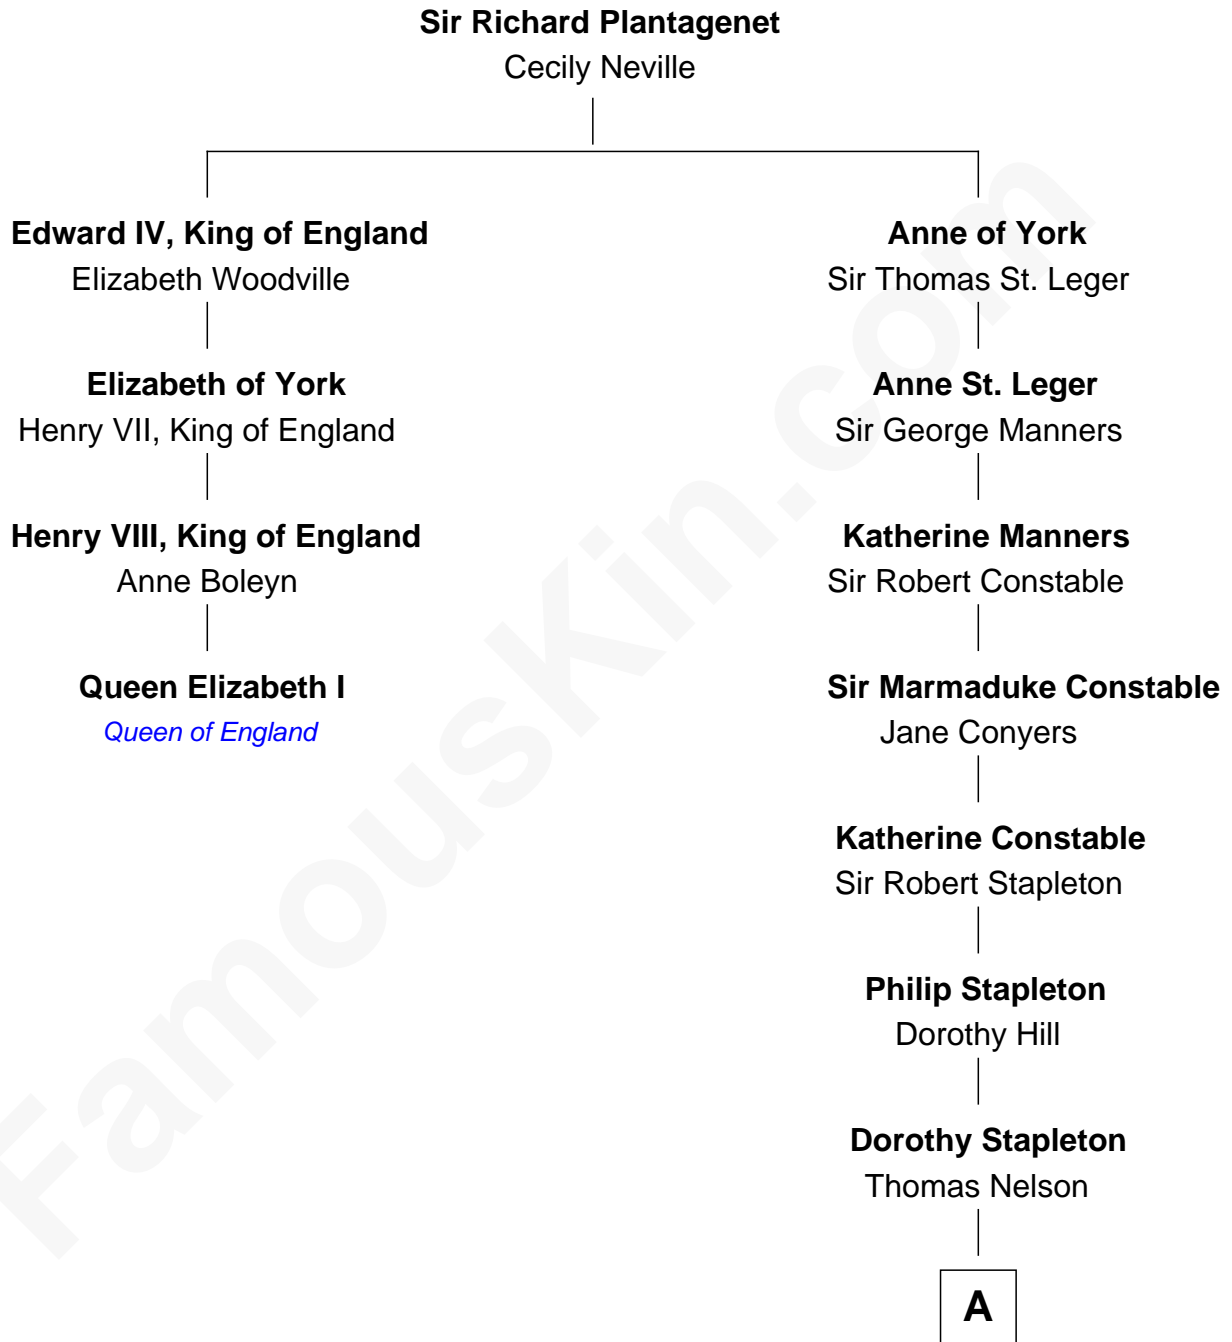

**FamousKin.com**  
**Relationship Chart of**  
**Queen Elizabeth I**  
*Queen of England*

**3rd cousin 14 times removed of**  
**Margot Kidder**  
*TV and Movie Actress*

**A**

**Philip Nelson**  
Elizabeth Lowell

**Joseph Nelson**  
Hannah Brocklebank

**David Nelson**  
Mary Atwood

**John Nelson**  
Abigail Philbrick

**Hannah Nelson**  
Stephen Greeley

**John Greeley**  
Lavinia Brown

**Justus Greeley**  
Margaret Rideout