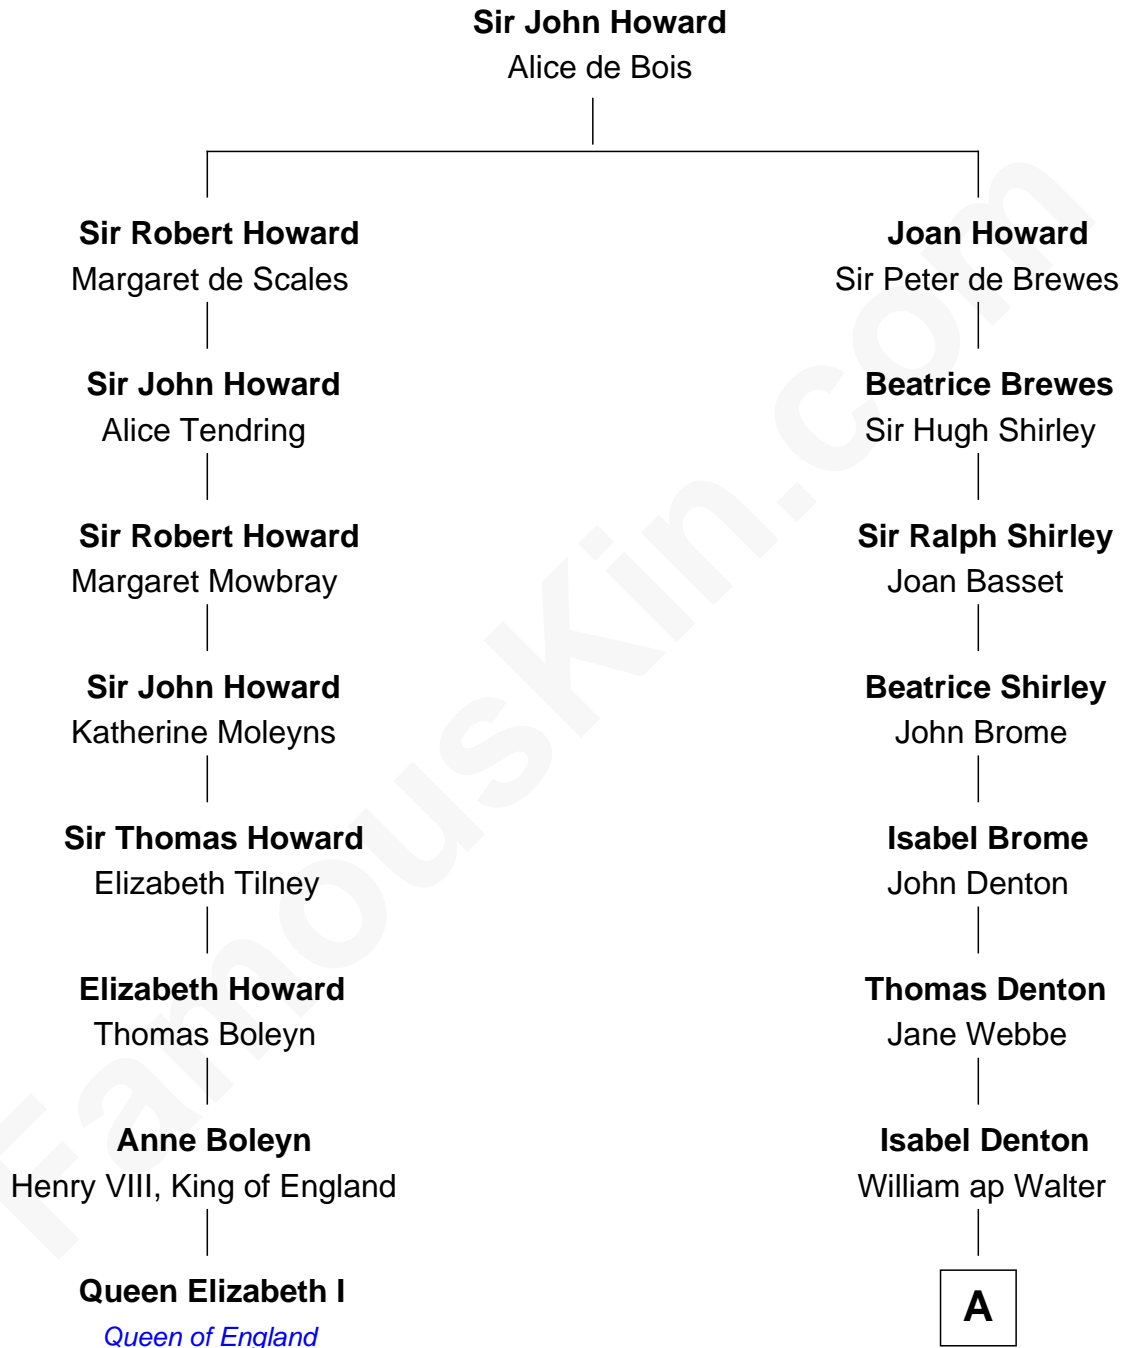

FamousKin.com
Relationship Chart of
Queen Elizabeth I
Queen of England

7th cousin 14 times removed of
Charlie Baker
72nd Governor of Massachusetts

A

Thomasine Walter

William Luckyn

Probable

Judith Luckyn

Edward Ward