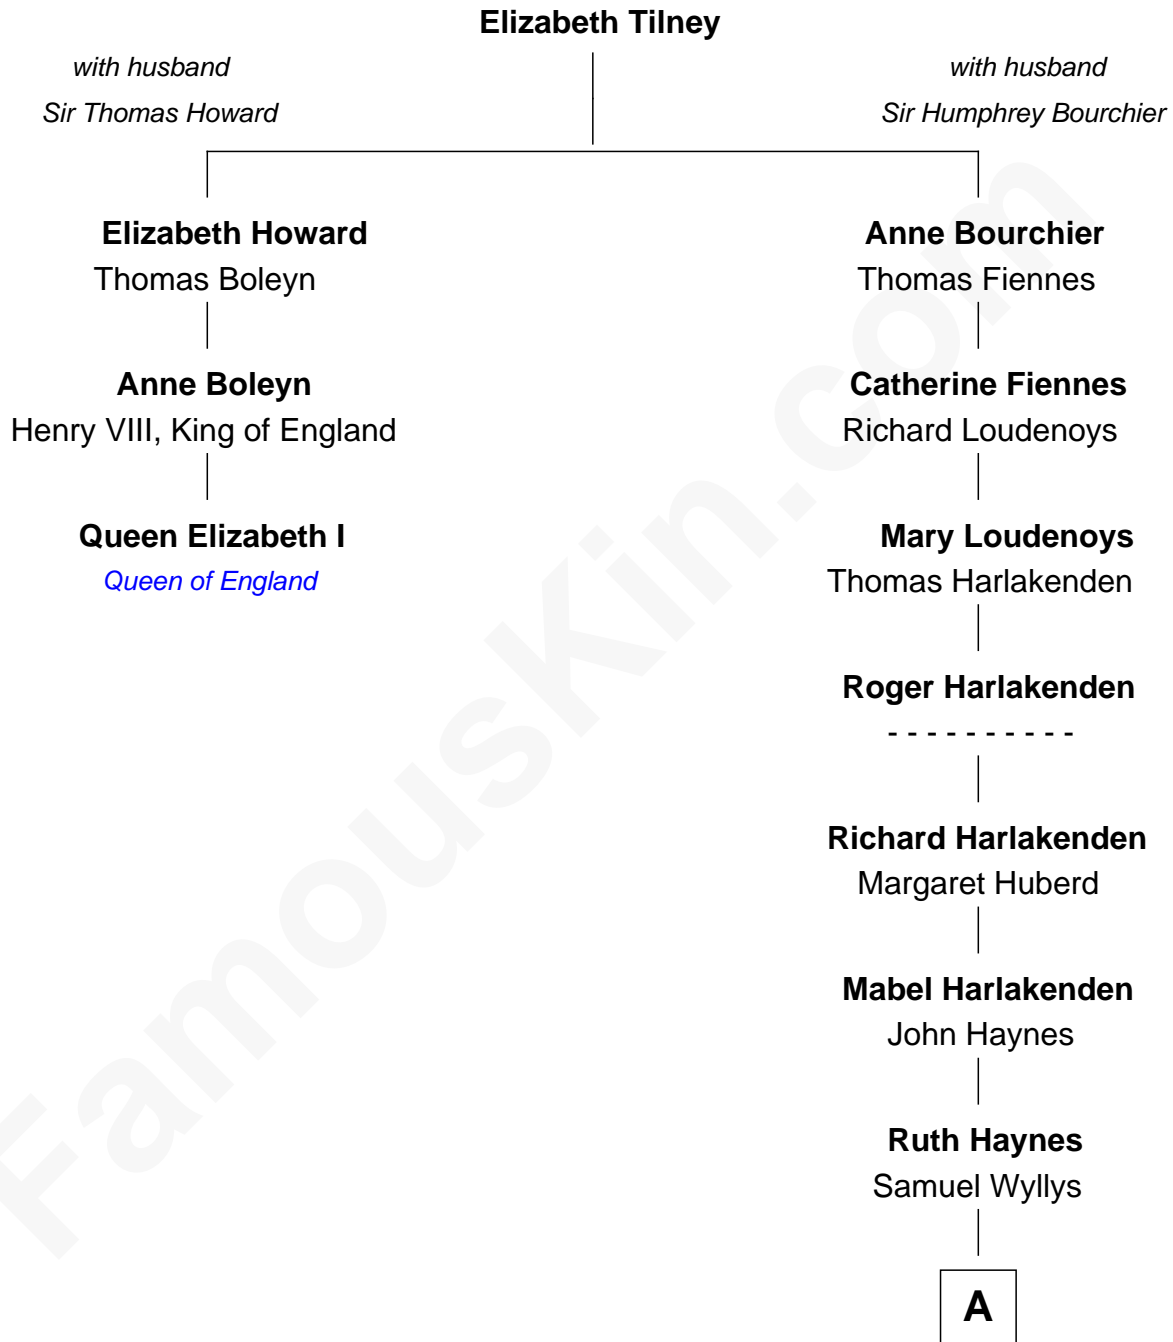

FamousKin.com
Relationship Chart of
Queen Elizabeth I
Queen of England

2nd cousin 13 times removed of
Ali Wentworth
TV Actress and Comedienne

A

Mary Wyllys

Rev. Joseph Eliot

Abial Elliott

Mary Leete

Wyllys Elliott

Abigail Ward

Andrew Elliott

Catharine Hill

Charles Wyllys Elliott

Mary Green White

Howard Elliott

Janet January

Janet January Elliott