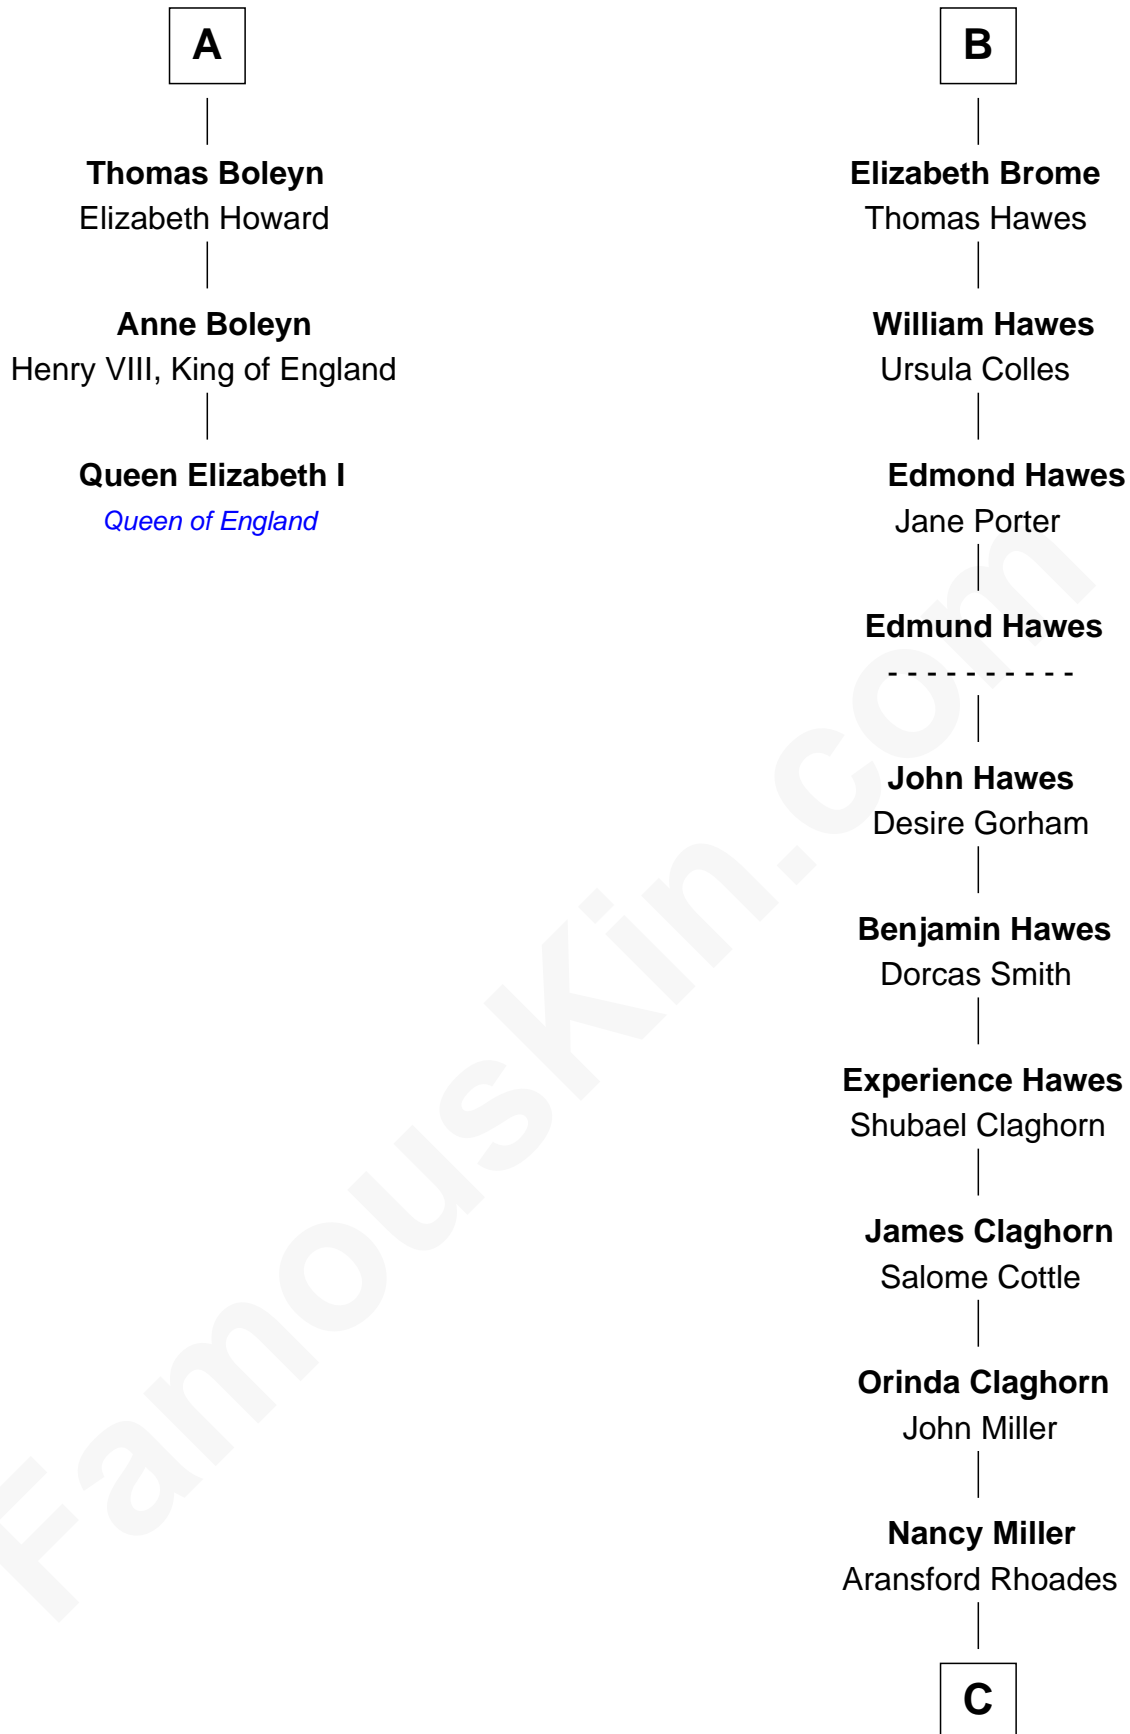

FamousKin.com

Relationship Chart of

Queen Elizabeth I

Queen of England

9th cousin 12 times removed of

Penn Jillette
Magician

Sir Robert de Ros
Isabel de Aubeney

C

Ellen L. Rhoades
Marshall I. Jenkins

Cora Ellen Jenkins

Elizabeth Jenkins
Robert Henry Parks

Valda Ruth Parks
Samuel Herbert Jillette

Penn Jillette
Magician

FamousKin.com