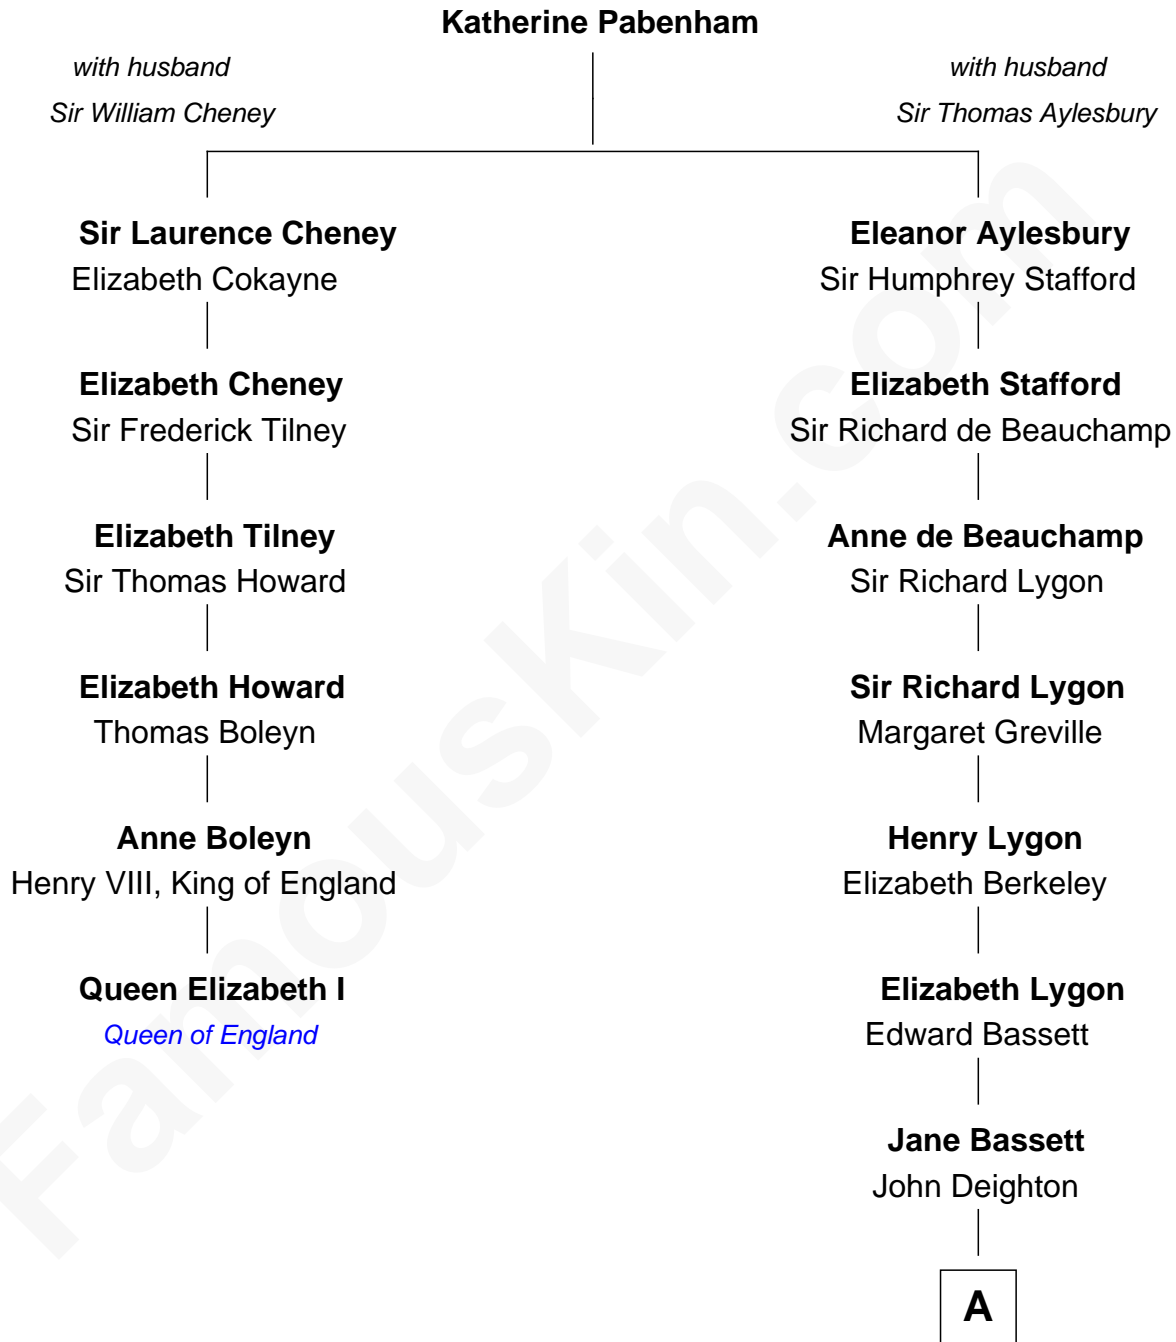

FamousKin.com

Relationship Chart of

Queen Elizabeth I

Queen of England

5th cousin 14 times removed of

Michael Lookinland
TV Actor

A

Frances Deighton

Richard Williams

Elizabeth Williams

John Bird

Hannah Bird

John Dean

Anna Dean

Jonathan Barney

Elisha Barney