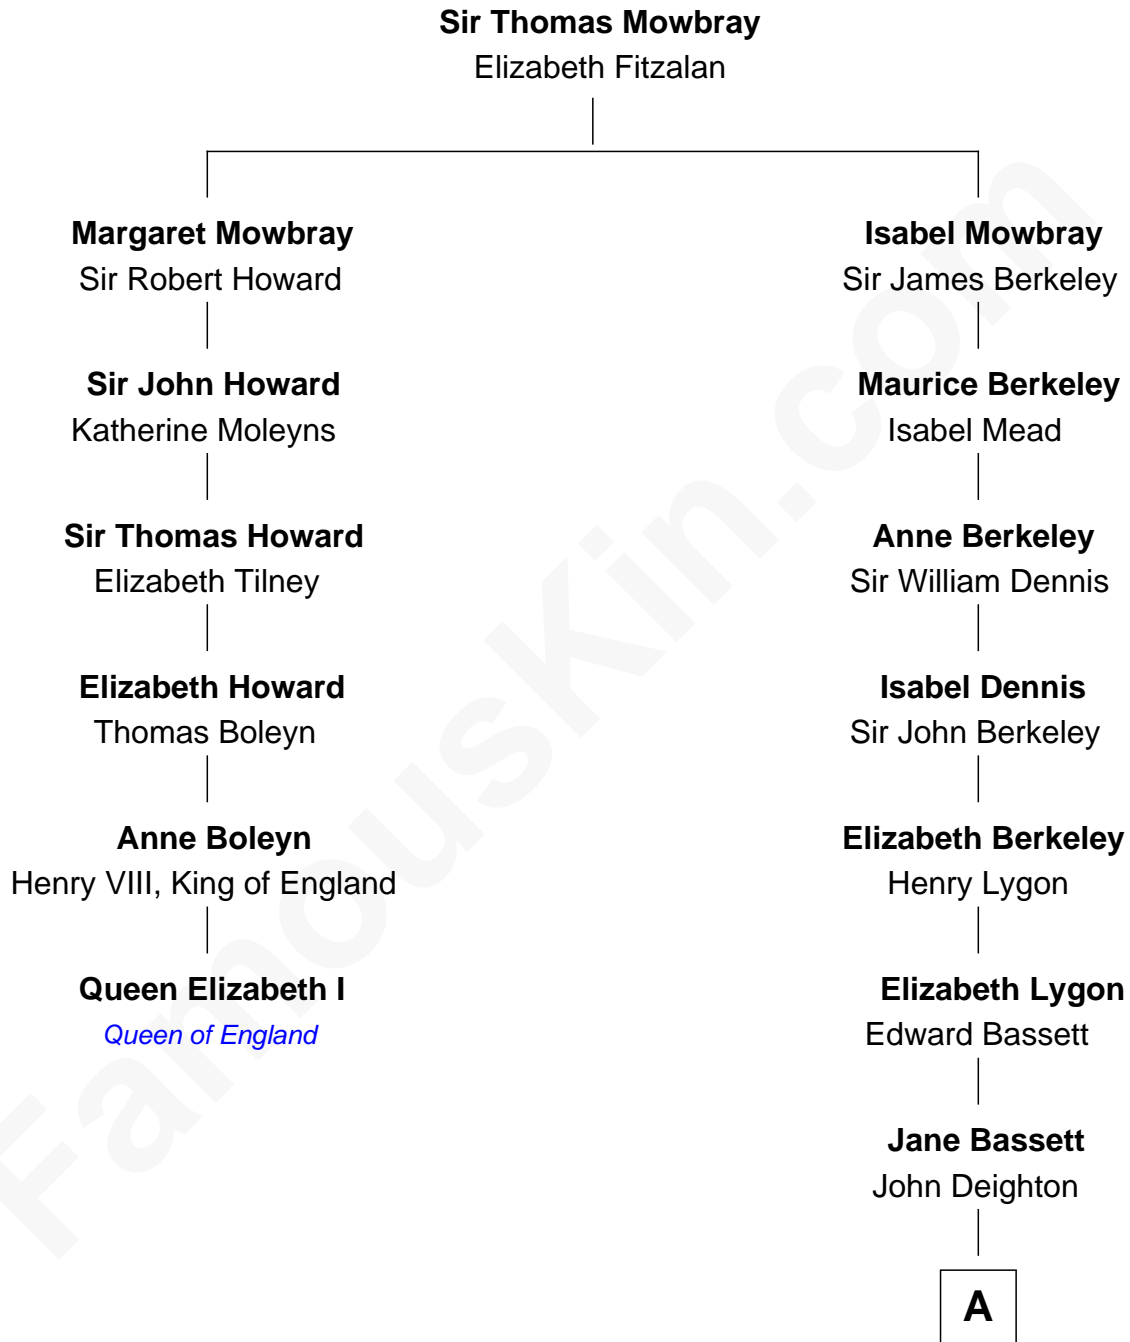

**FamousKin.com**  
**Relationship Chart of**  
**Queen Elizabeth I**  
*Queen of England*

5th cousin 14 times removed of  
**Michael Lookinland**  
*TV Actor*

**A**

**Frances Deighton**

Richard Williams

**Elizabeth Williams**

John Bird

**Hannah Bird**

John Dean

**Anna Dean**

Jonathan Barney

**Elisha Barney**

Silence Eddy

**Rufus Barney**