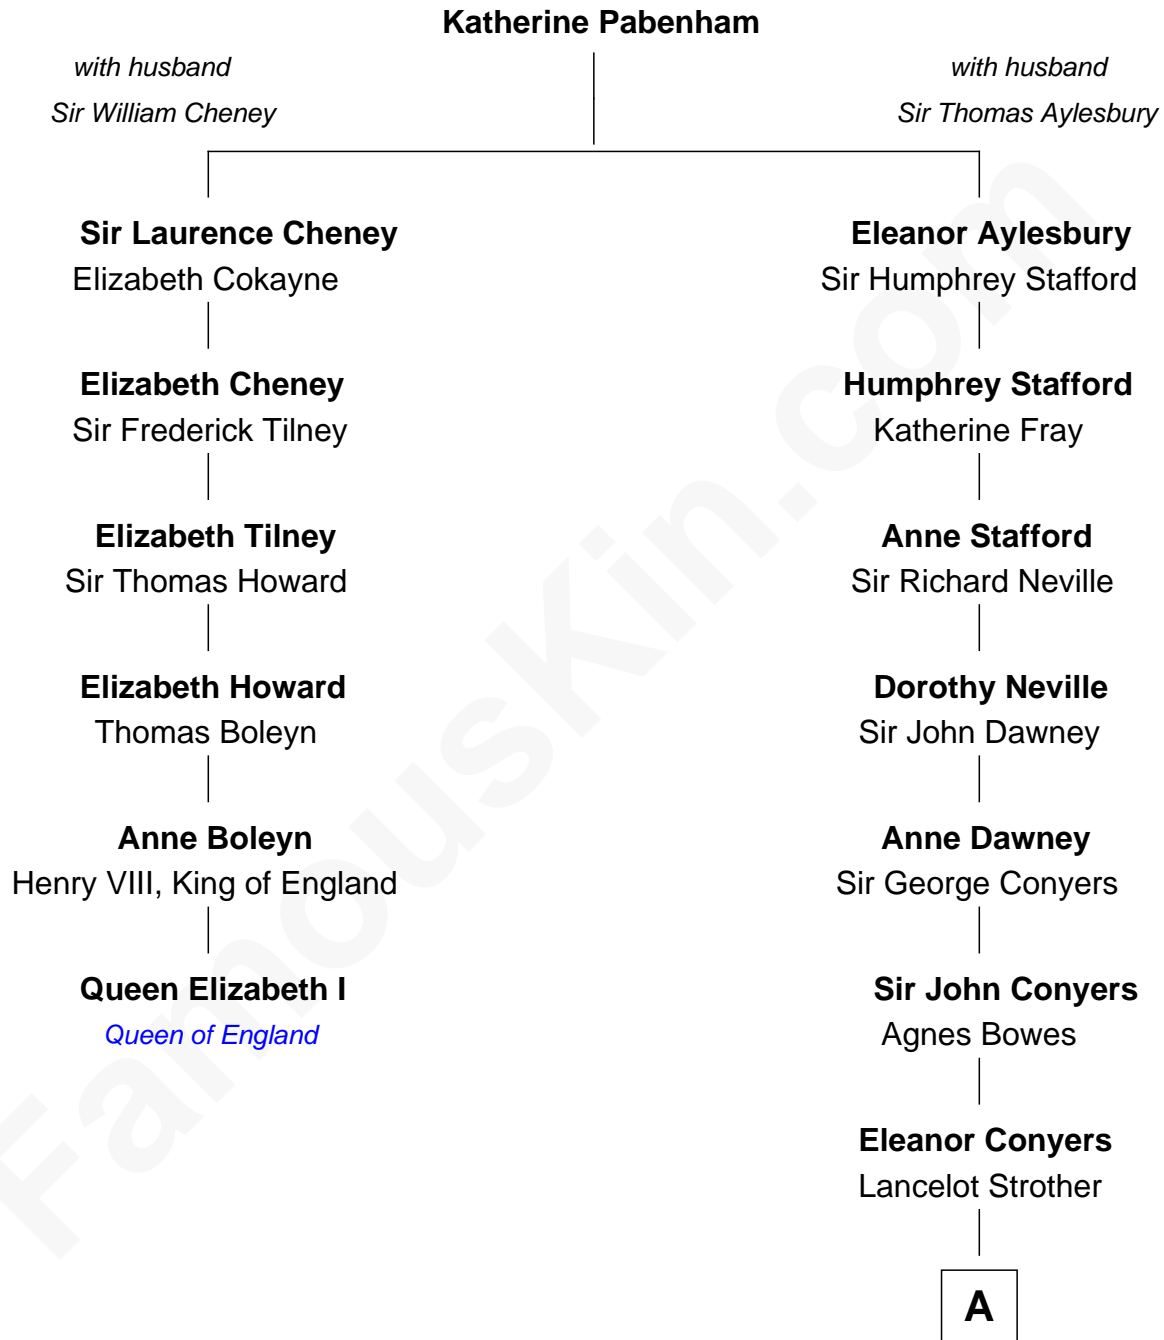

## Relationship Chart of

### Queen Elizabeth I

*Queen of England*

5th cousin 13 times removed of

**Parker Stevenson**  
*TV and Movie Actor*

**A**

**William Strother**  
Elizabeth - - - - -

**William Strother**  
Dorothy - - - - -

**William Strother**  
Margaret Thornton