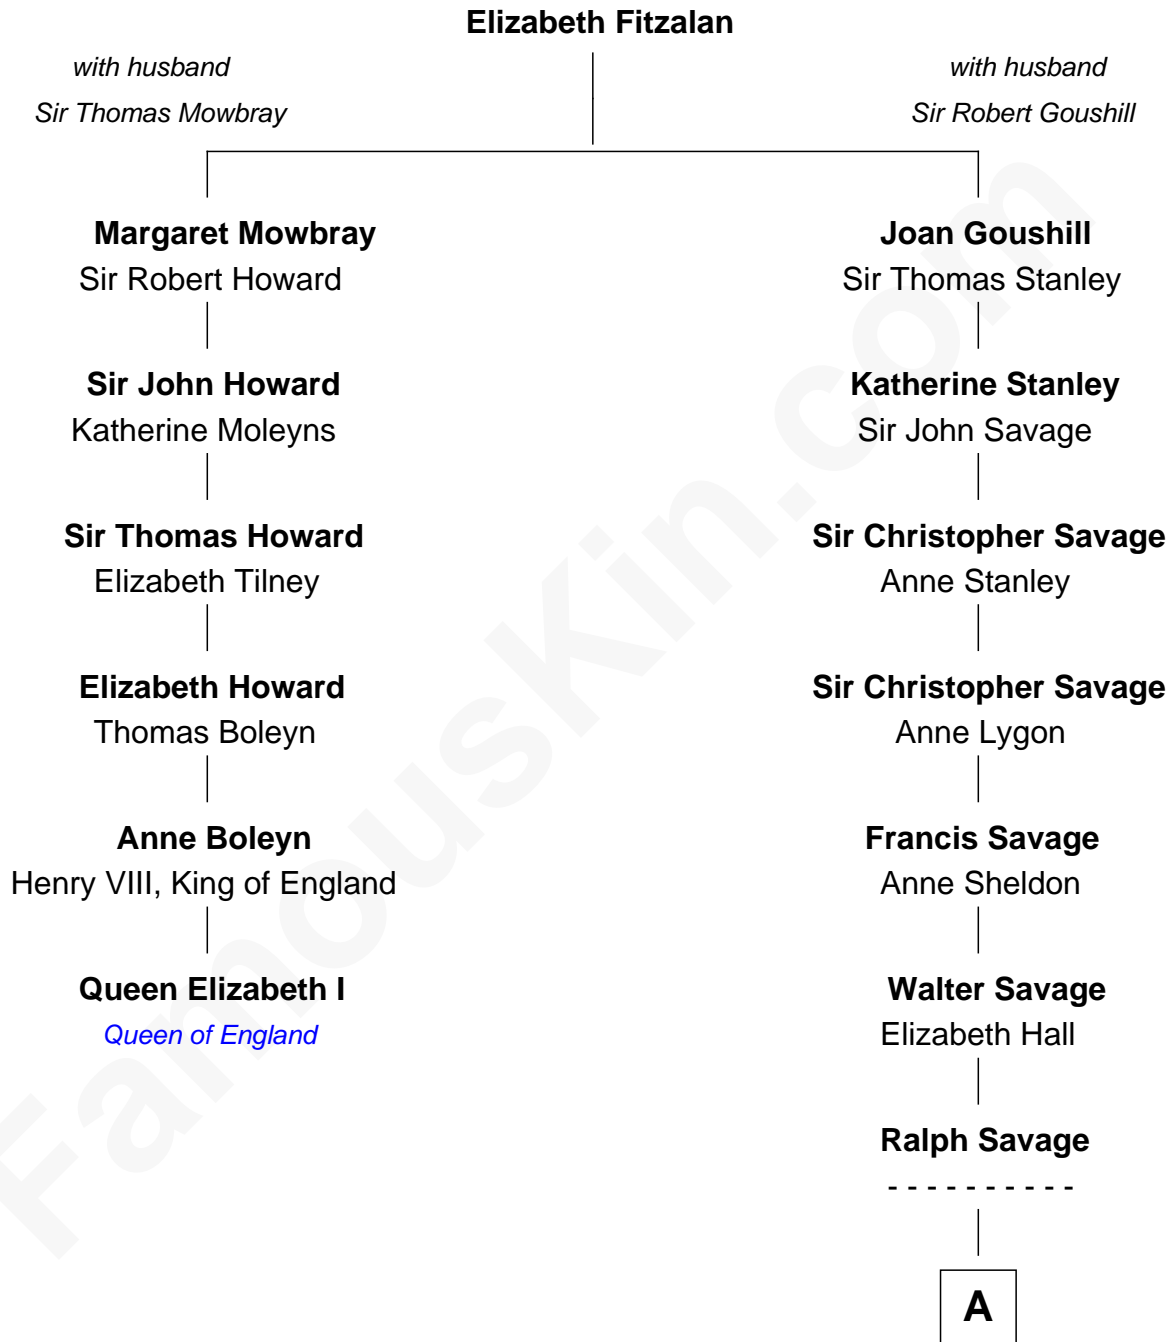

FamousKin.com

Relationship Chart of

Queen Elizabeth I

Queen of England

5th cousin 13 times removed of

Parker Stevenson
TV and Movie Actor

A

Anthony Savage

Sarah Constable

Alice Savage

Francis Thornton

Margaret Thornton

William Strother

Francis Strother

Susannah Dabney

William Strother