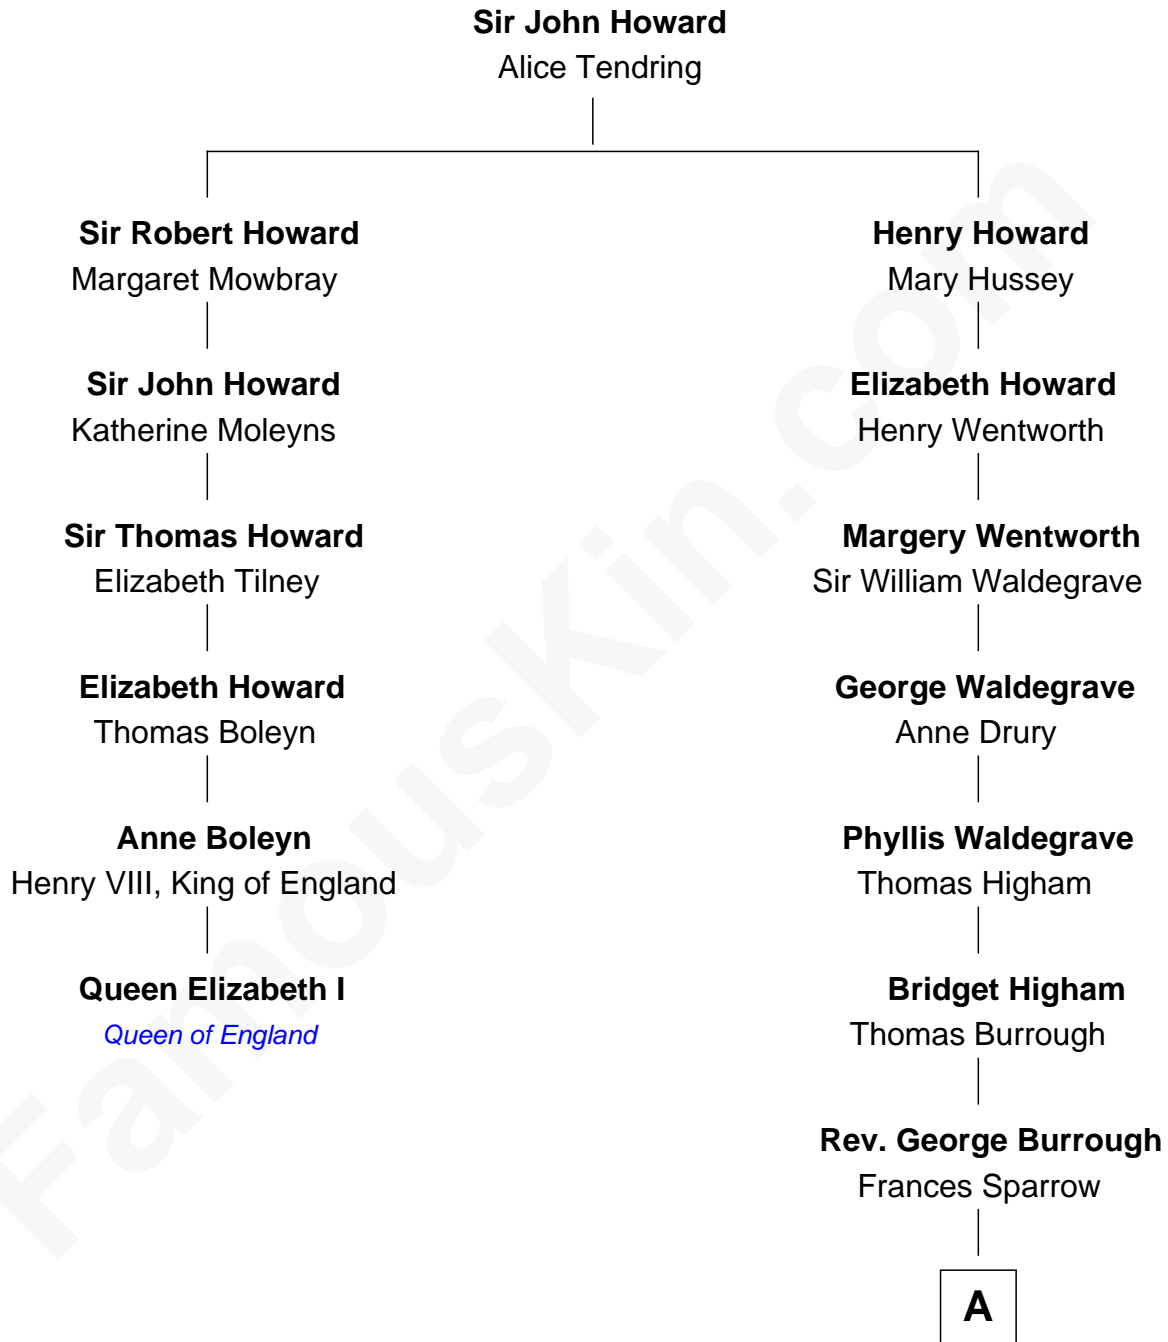

FamousKin.com
Relationship Chart of
Queen Elizabeth I
Queen of England

5th cousin 12 times removed of
Bob Moore
Co-Founder, Bob's Red Mill

A

Nathaniel Burrough

Rebecca Stiles

Rev. George Burroughs

Hannah Fisher

Morris Fox

Sarah A. Smith

Violette Fox

Daniel Francis Learnard

Clinton Morris Learnard

Gertrude Maud Yost

Doris Dell Learnard

Kenneth Earl Moore