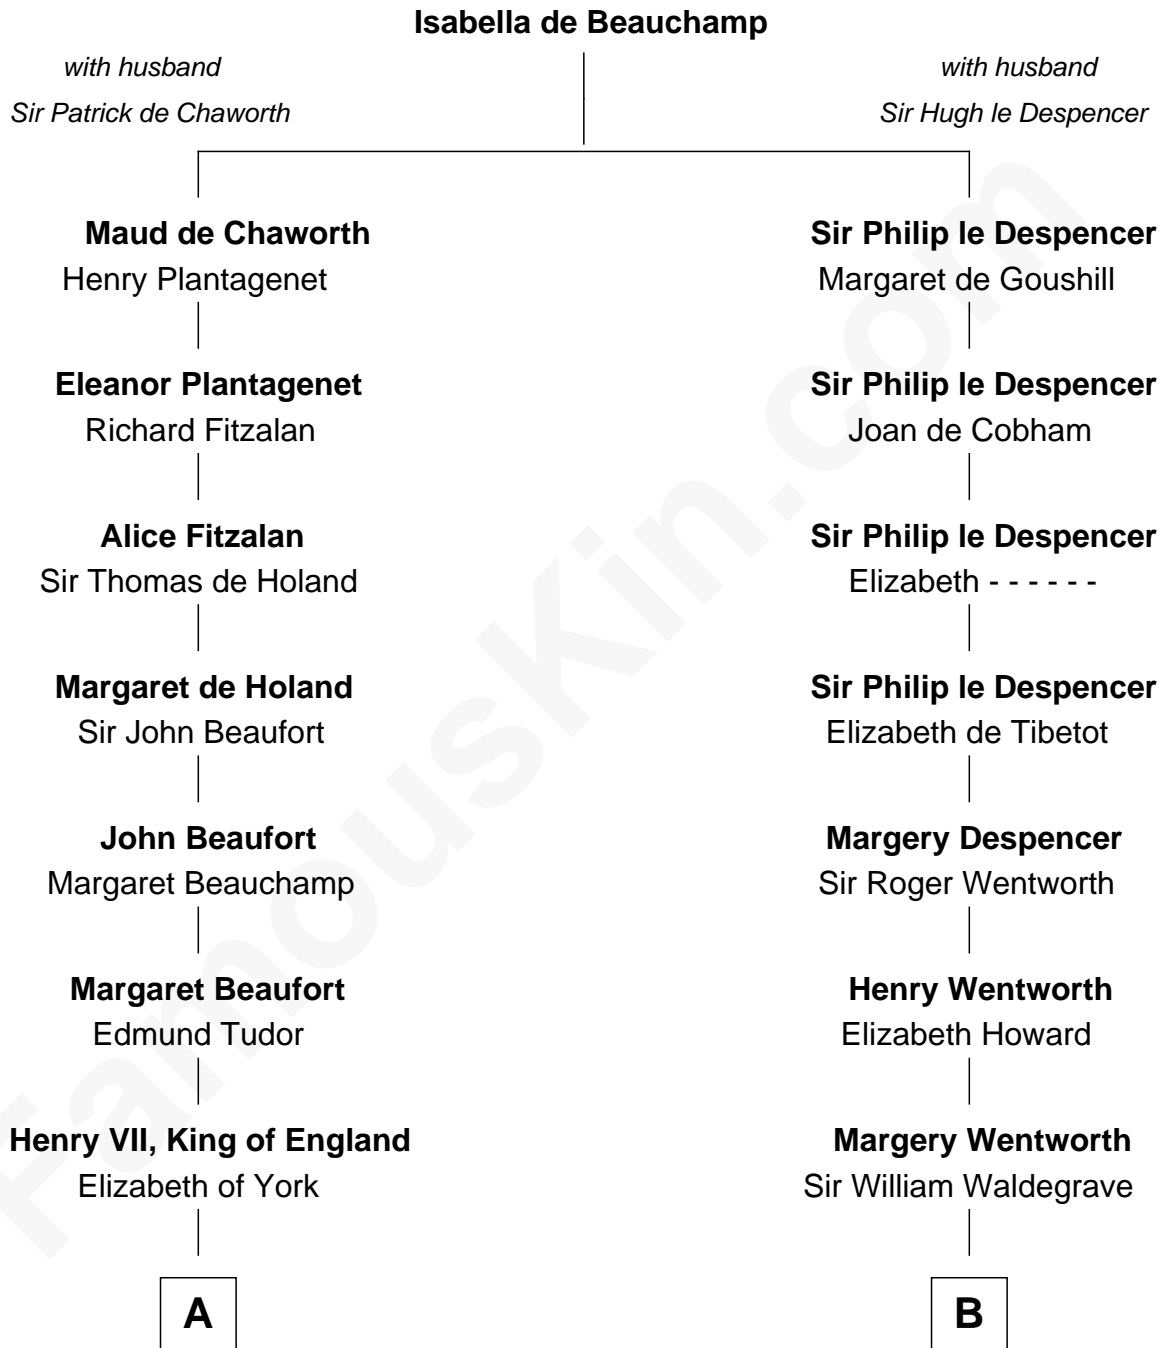

## Relationship Chart of

### Queen Elizabeth I

Queen of England

8th cousin 13 times removed of

**Bob Moore**

Co-Founder, Bob's Red Mill

**C**

**Morris Fox**

Sarah A. Smith

**Violette Fox**

Daniel Francis Learnard

**Clinton Morris Learnard**

Gertrude Maud Yost

**Doris Dell Learnard**

Kenneth Earl Moore

**Bob Moore**

*Co-Founder, Bob's Red Mill*