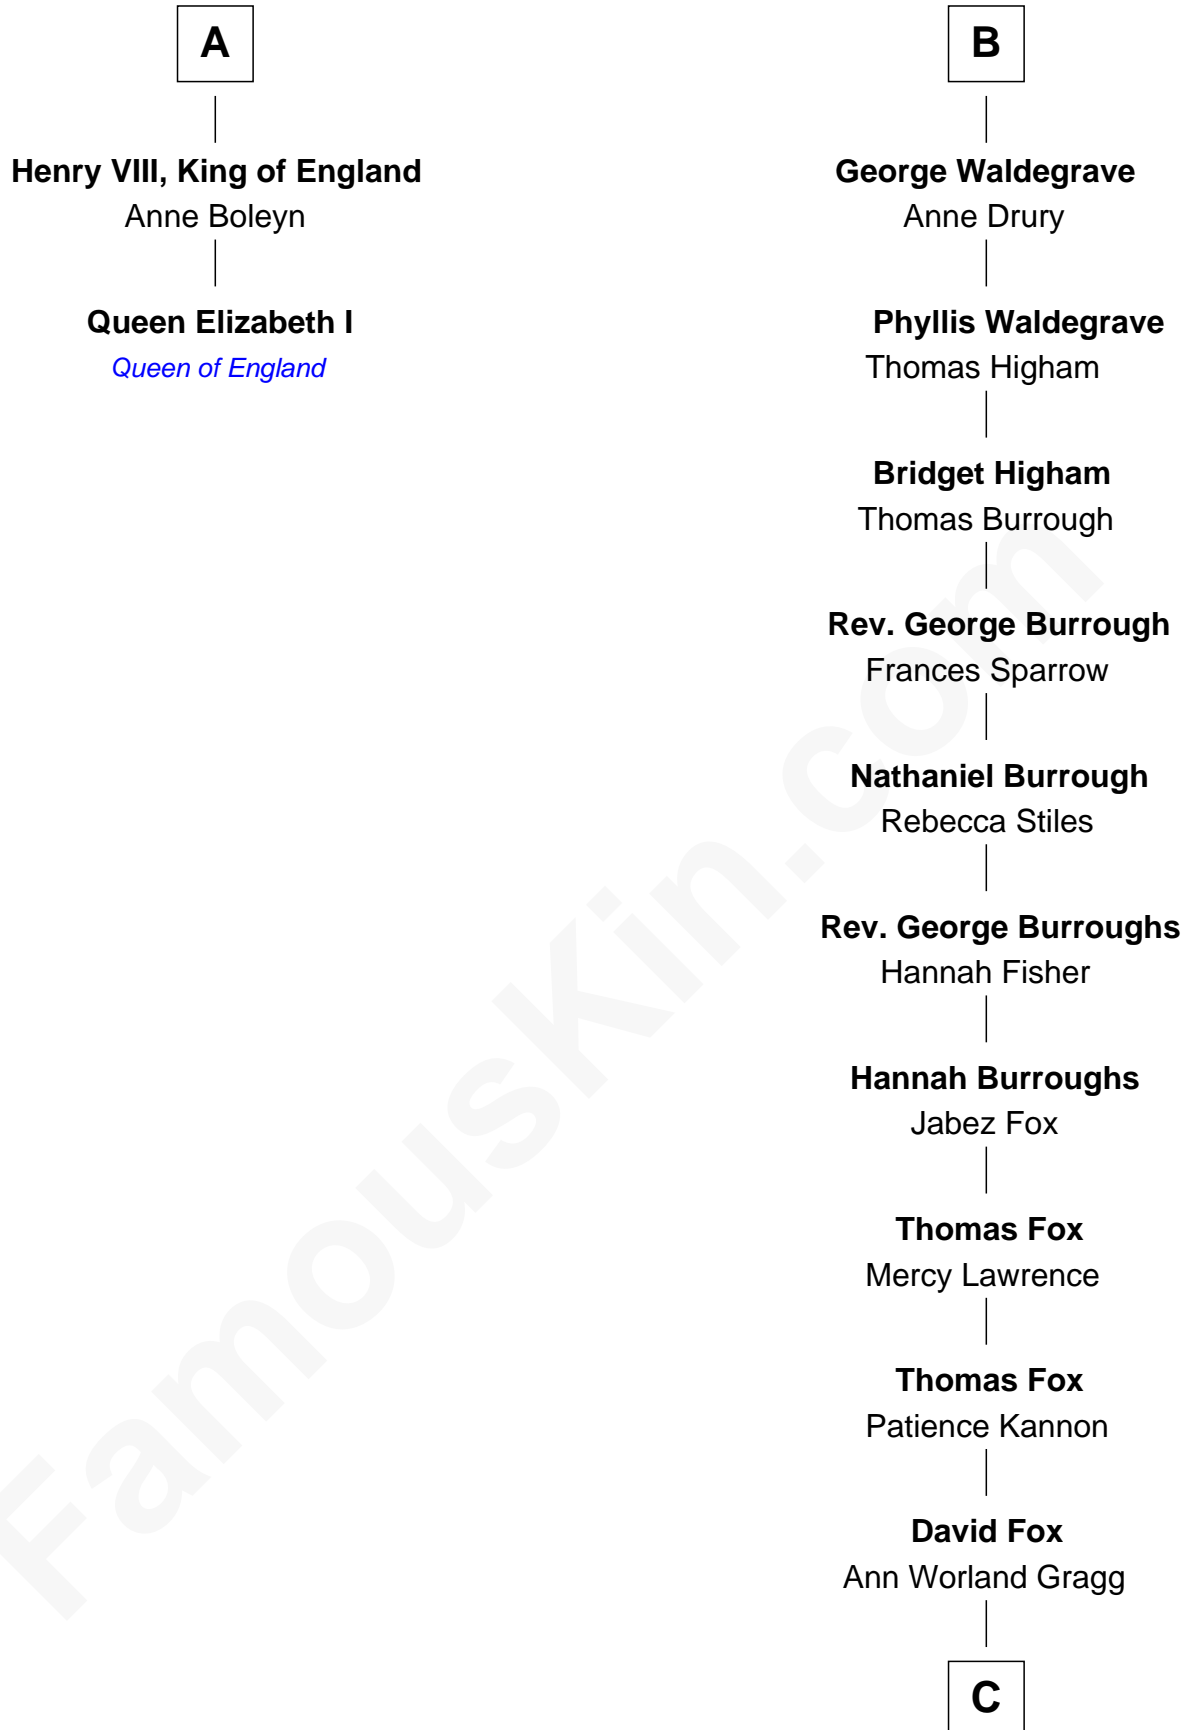

## Relationship Chart of

### Queen Elizabeth I

Queen of England

8th cousin 13 times removed of

**Bob Moore**

Co-Founder, Bob's Red Mill

**C**

**Morris Fox**

Sarah A. Smith

**Violette Fox**

Daniel Francis Learnard

**Clinton Morris Learnard**

Gertrude Maud Yost

**Doris Dell Learnard**

Kenneth Earl Moore

**Bob Moore**

*Co-Founder, Bob's Red Mill*