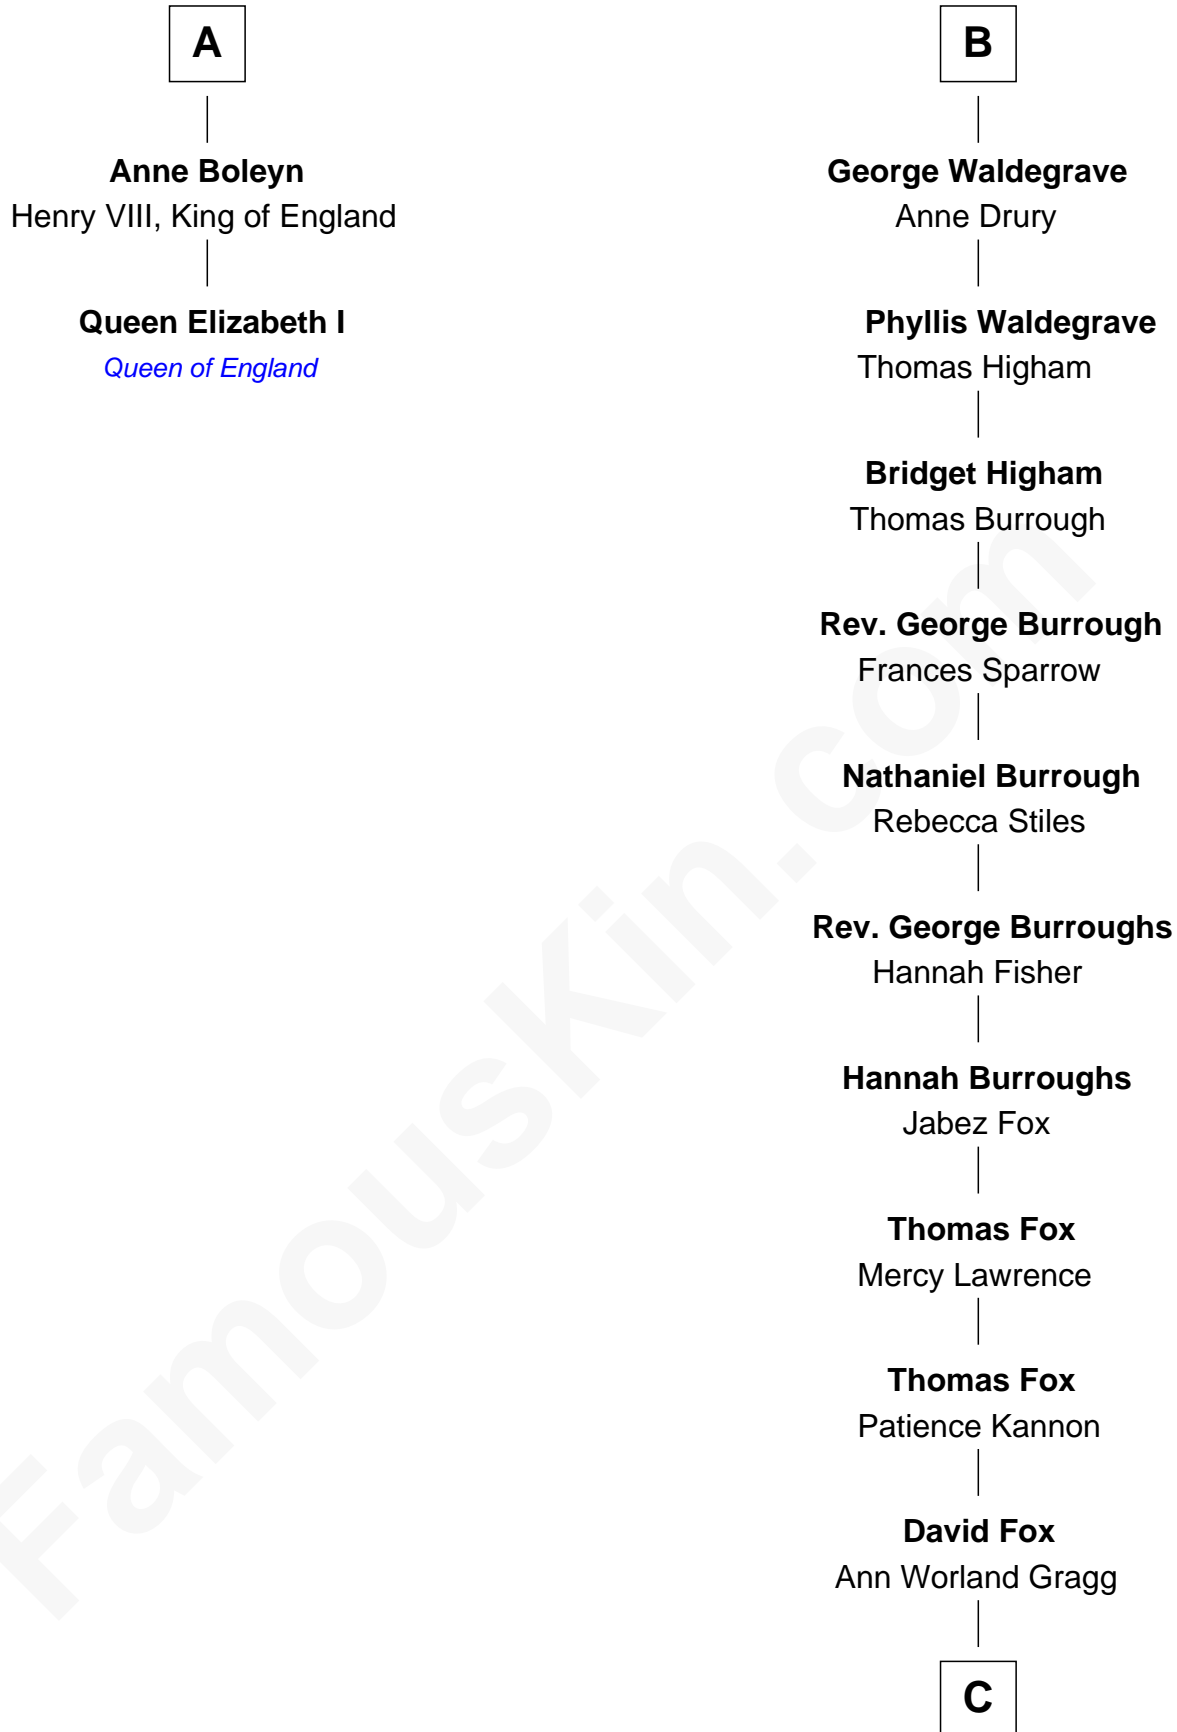

FamousKin.com
Relationship Chart of
Queen Elizabeth I
Queen of England

8th cousin 13 times removed of

Bob Moore
Co-Founder, Bob's Red Mill

William de Ros
 Maude de Vaux

Sir William de Ros
 Margery de Badlesmere

Maud de Roos
 John de Welles

Anne de Welles
 James Butler

James Butler
 Joan Beauchamp

Sir Thomas Butler
 Anne Hankeford

Margaret Butler
 Sir William Boleyn

Thomas Boleyn
 Elizabeth Howard

A

Agnes de Ros
 Pain de Tibetot

Sir John de Tibetot
 Margaret de Badlesmere

Sir Robert de Tibetot
 Margaret Deincourt

Elizabeth de Tibetot
 Sir Philip le Despencer

Margery Despencer
 Sir Roger Wentworth

Henry Wentworth
 Elizabeth Howard

Margery Wentworth
 Sir William Waldegrave

B

C

Morris Fox

Sarah A. Smith

Violette Fox

Daniel Francis Learnard

Clinton Morris Learnard