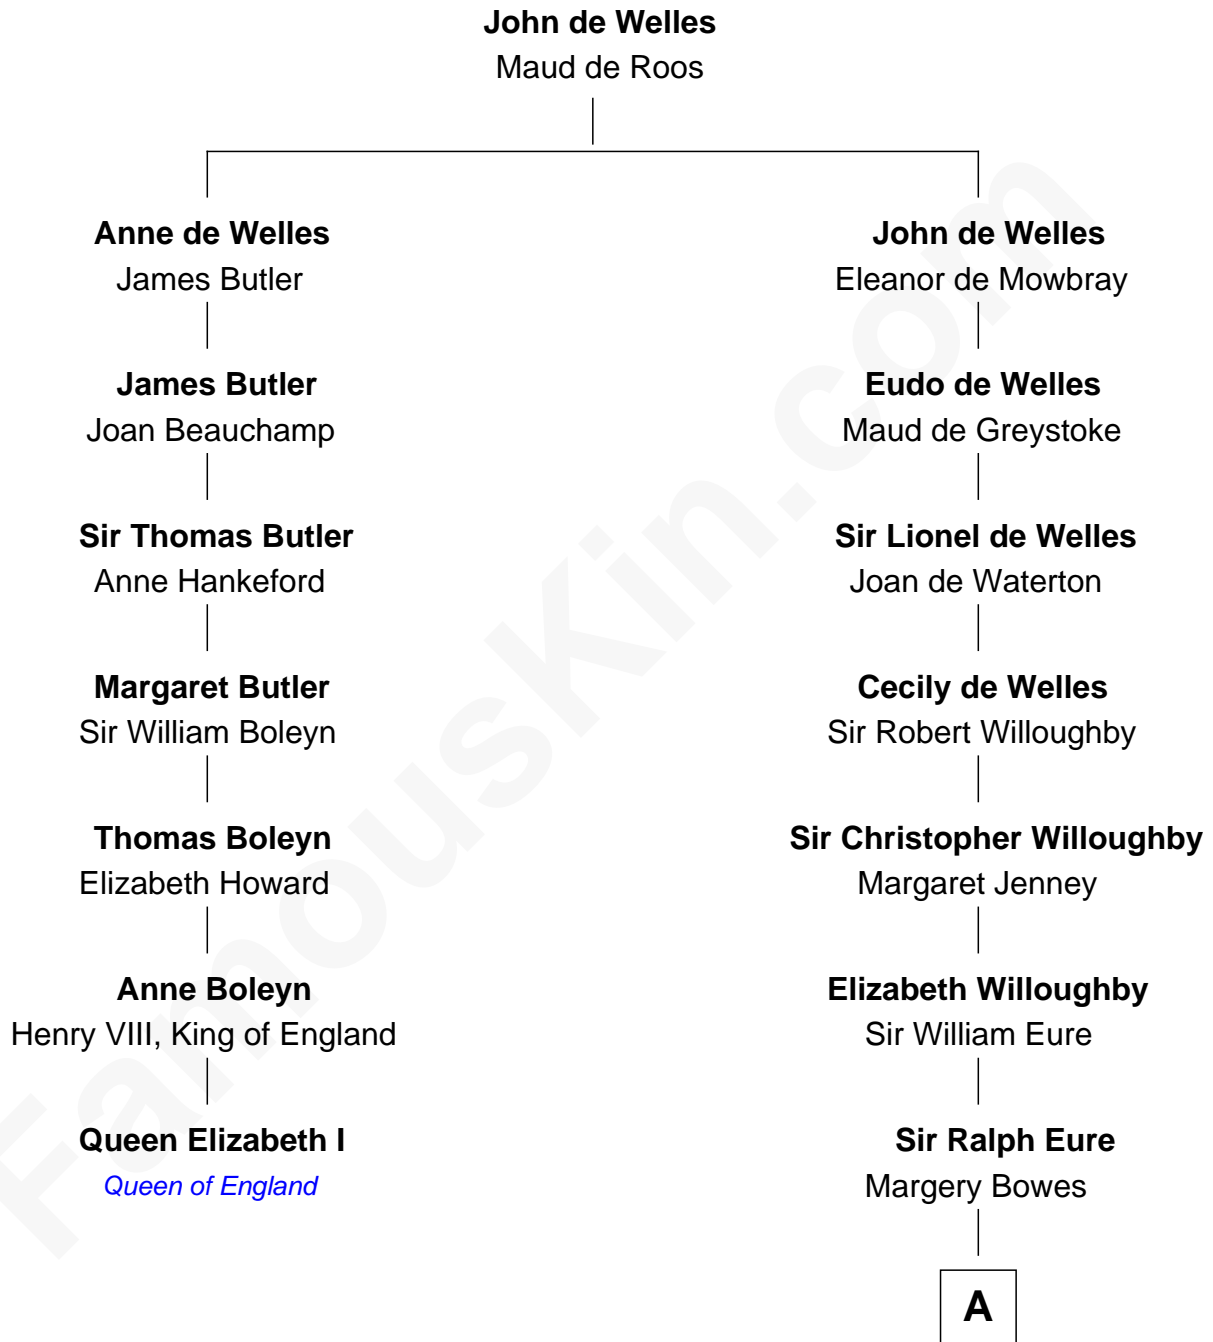

FamousKin.com

Relationship Chart of

Queen Elizabeth I

Queen of England

6th cousin 14 times removed of

Zach Snyder
Filmmaker

A

Anne Eure

Lancelot Mansfield

John Mansfield

Elizabeth - - - - -

Elizabeth Mansfield

Rev. John Wilson

Mary Wilson

Rev. Samuel Danforth

Rev. Samuel Danforth