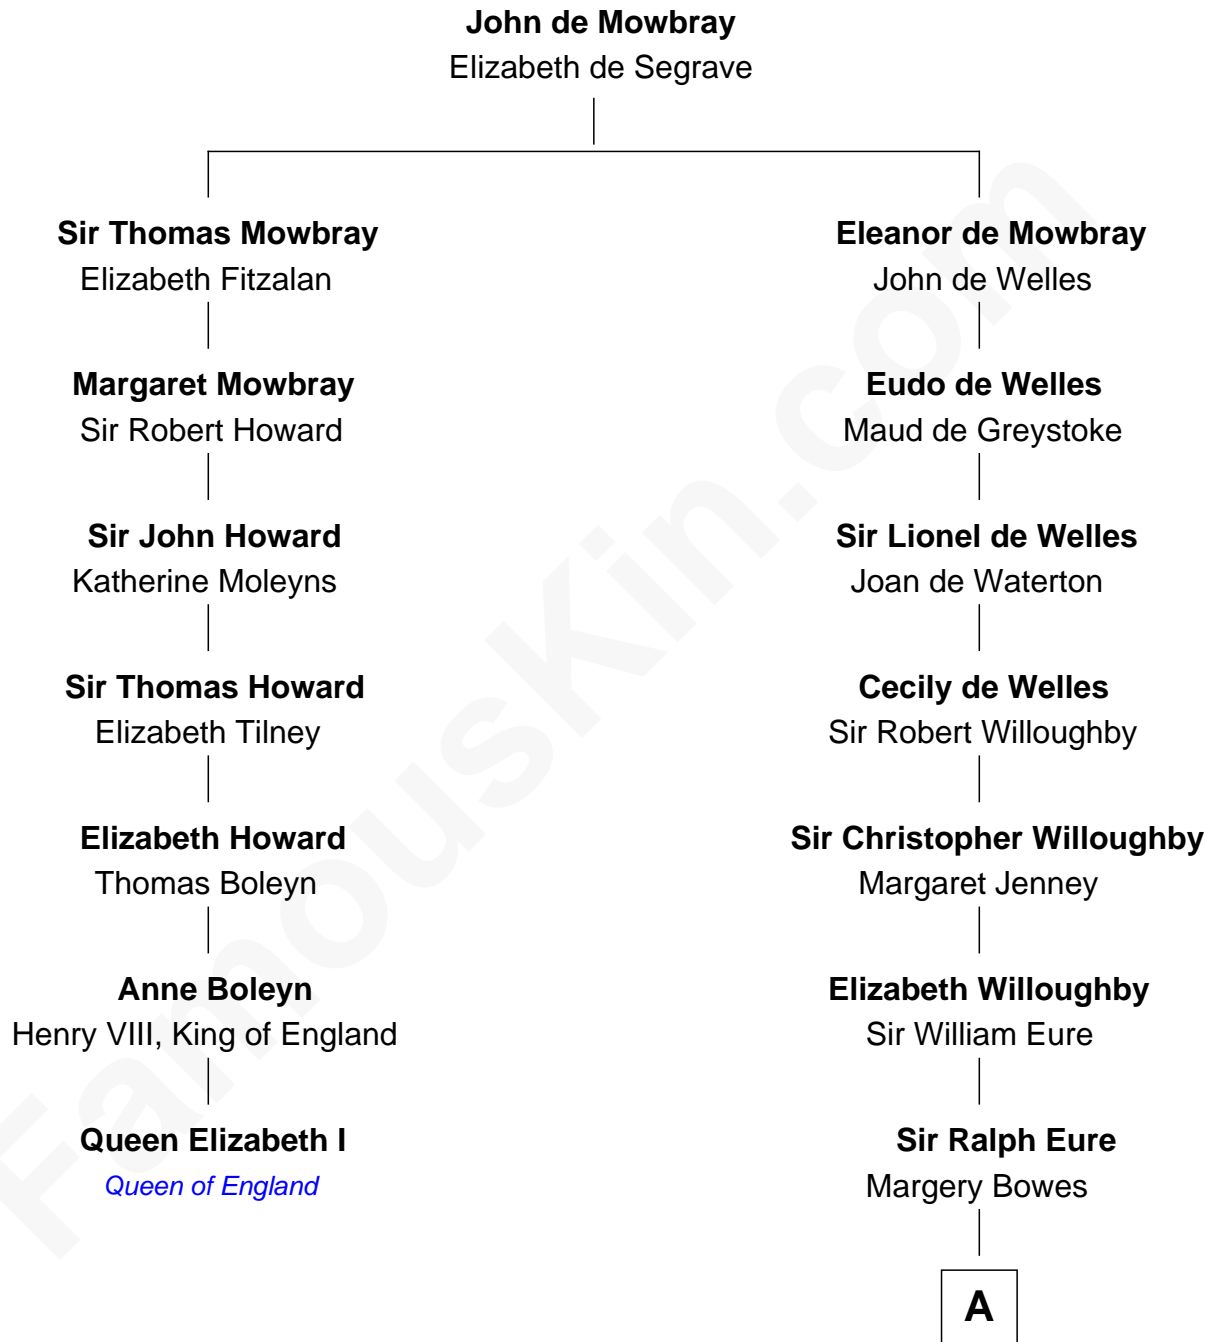

FamousKin.com
Relationship Chart of
Queen Elizabeth I
Queen of England

6th cousin 14 times removed of
Zach Snyder
Filmmaker

A

Anne Eure

Lancelot Mansfield

John Mansfield

Elizabeth - - - - -

Elizabeth Mansfield