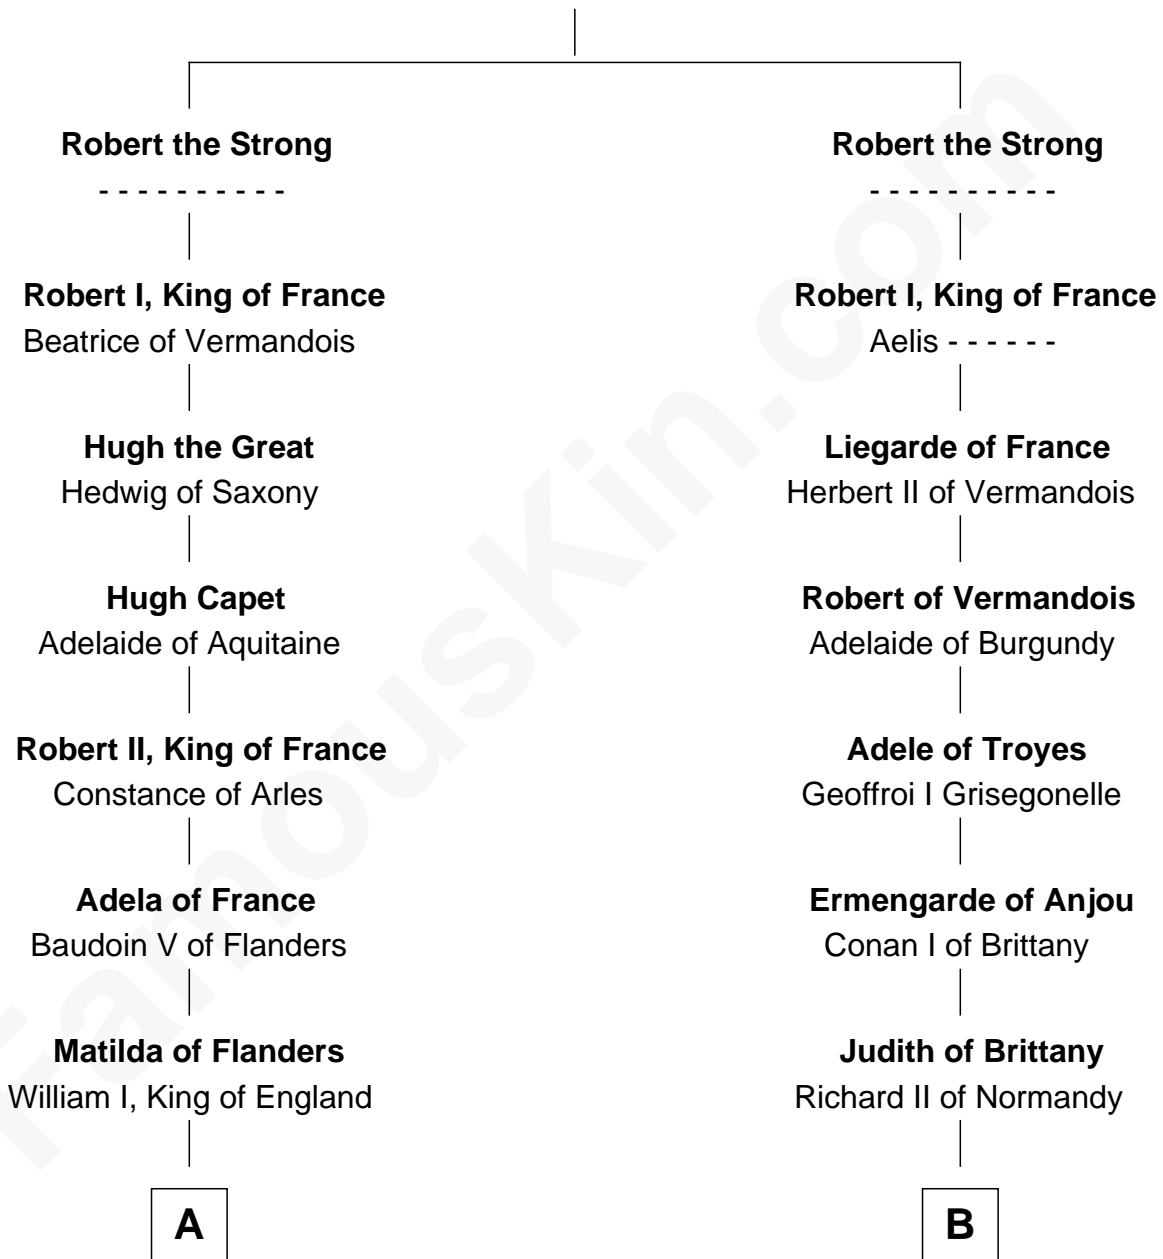

**FamousKin.com**  
**Relationship Chart of**  
**Queen Elizabeth I**  
*Queen of England*

13th cousin 8 times removed of

**William de Huntingfield**  
*Magna Carta Surety*

**Robert III of Worms**  
 Waldrada of Worms

**C**

**John Beaufort**  
Margaret Beauchamp

**Margaret Beaufort**  
Edmund Tudor

**Henry VII, King of England**  
Elizabeth of York

**Henry VIII, King of England**  
Anne Boleyn

**Queen Elizabeth I**  
*Queen of England*