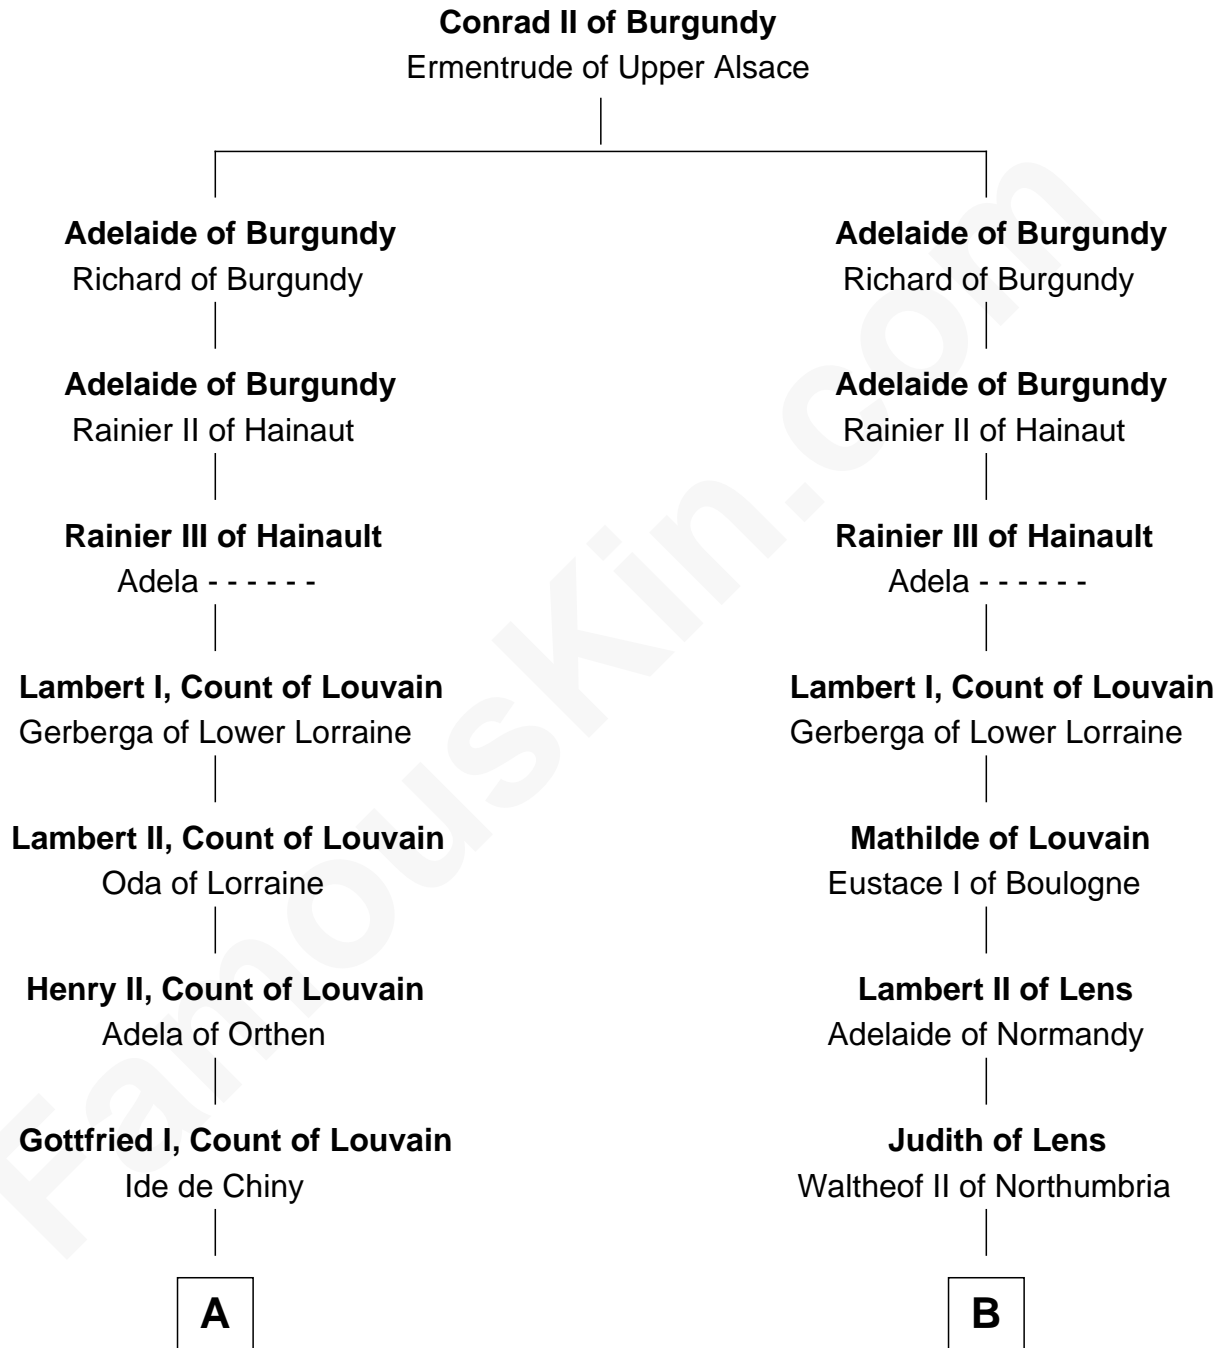

FamousKin.com
Relationship Chart of
Queen Elizabeth I
Queen of England

10th cousin 11 times removed of
William de Huntingfield
Magna Carta Surety

C

—
John Beaufort
Margaret Beauchamp

—
Margaret Beaufort
Edmund Tudor

—
Henry VII, King of England
Elizabeth of York

—
Henry VIII, King of England
Anne Boleyn

—
Queen Elizabeth I
Queen of England

FamousKin.com