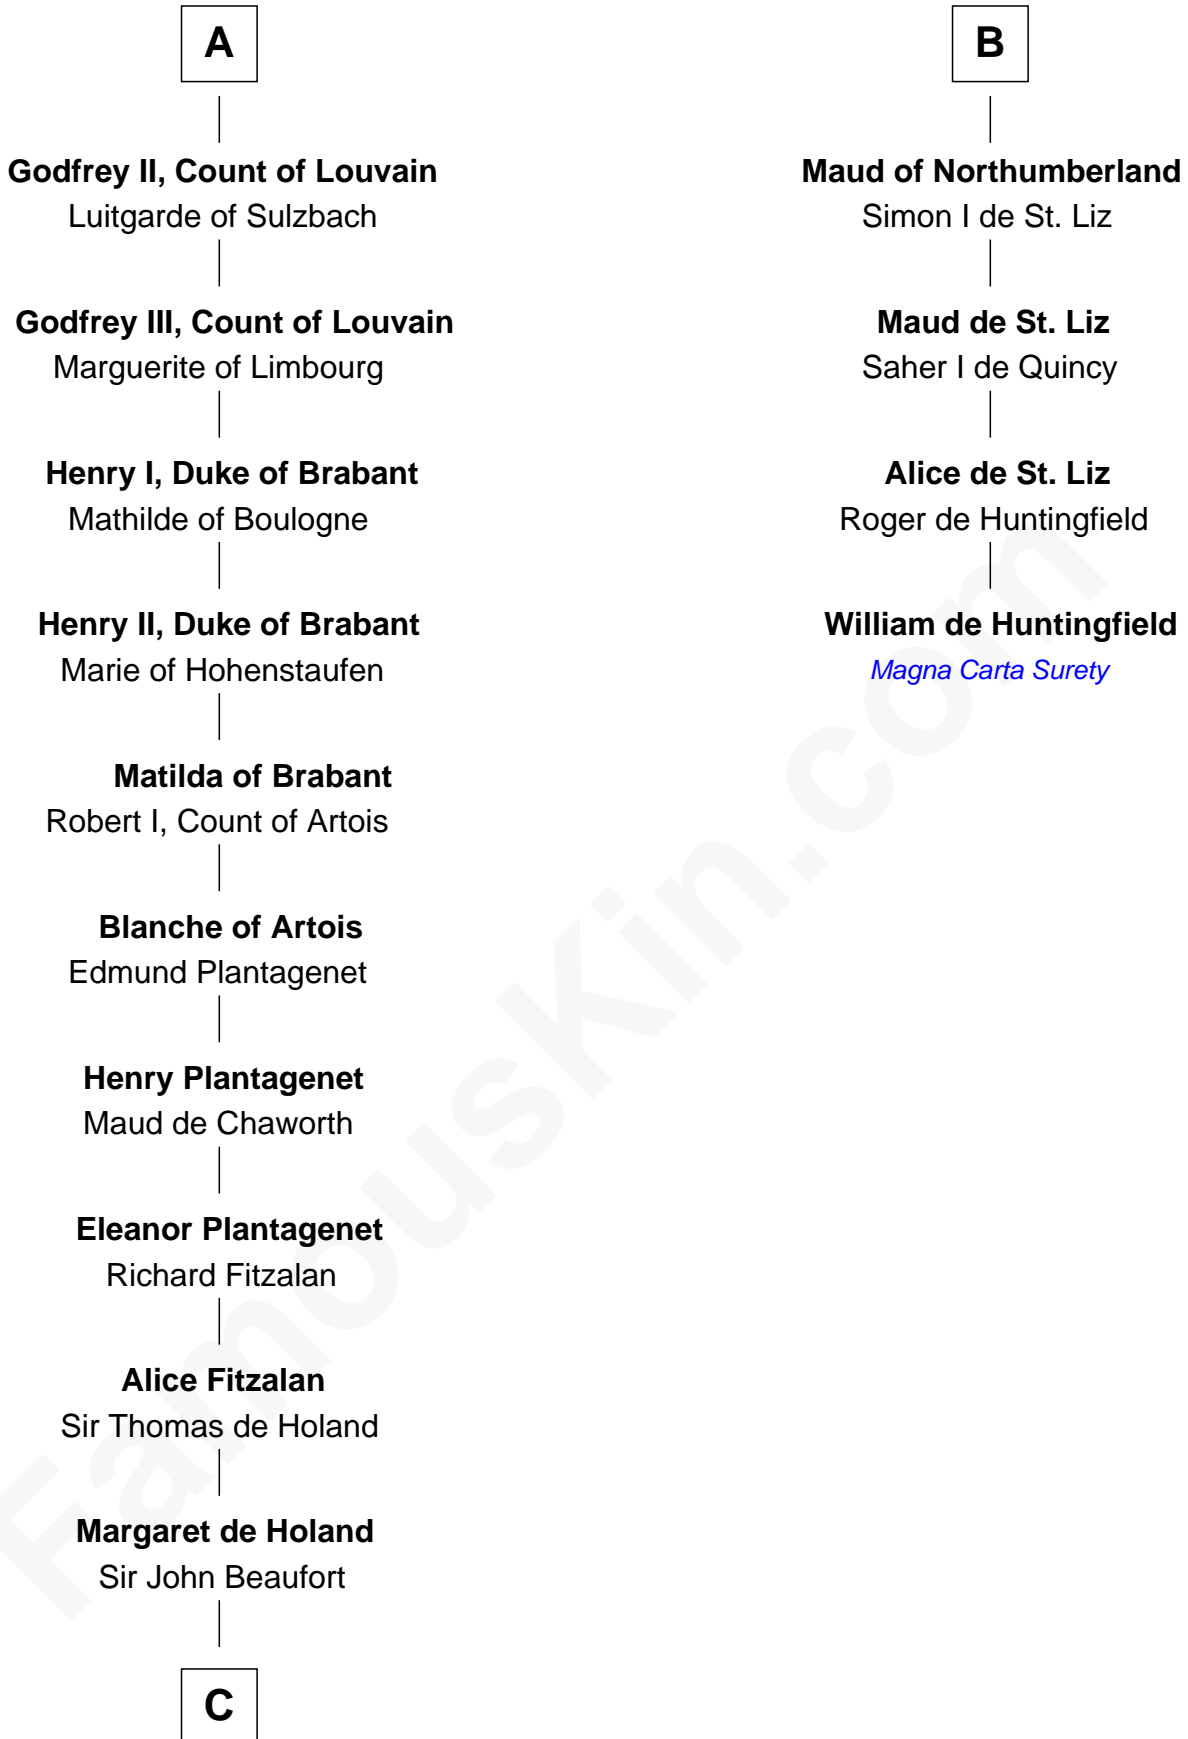

FamousKin.com
Relationship Chart of
Queen Elizabeth I
Queen of England

10th cousin 11 times removed of
William de Huntingfield
Magna Carta Surety

C

—
John Beaufort
Margaret Beauchamp

—
Margaret Beaufort
Edmund Tudor

—
Henry VII, King of England
Elizabeth of York

—
Henry VIII, King of England
Anne Boleyn

—
Queen Elizabeth I
Queen of England

FamousKin.com