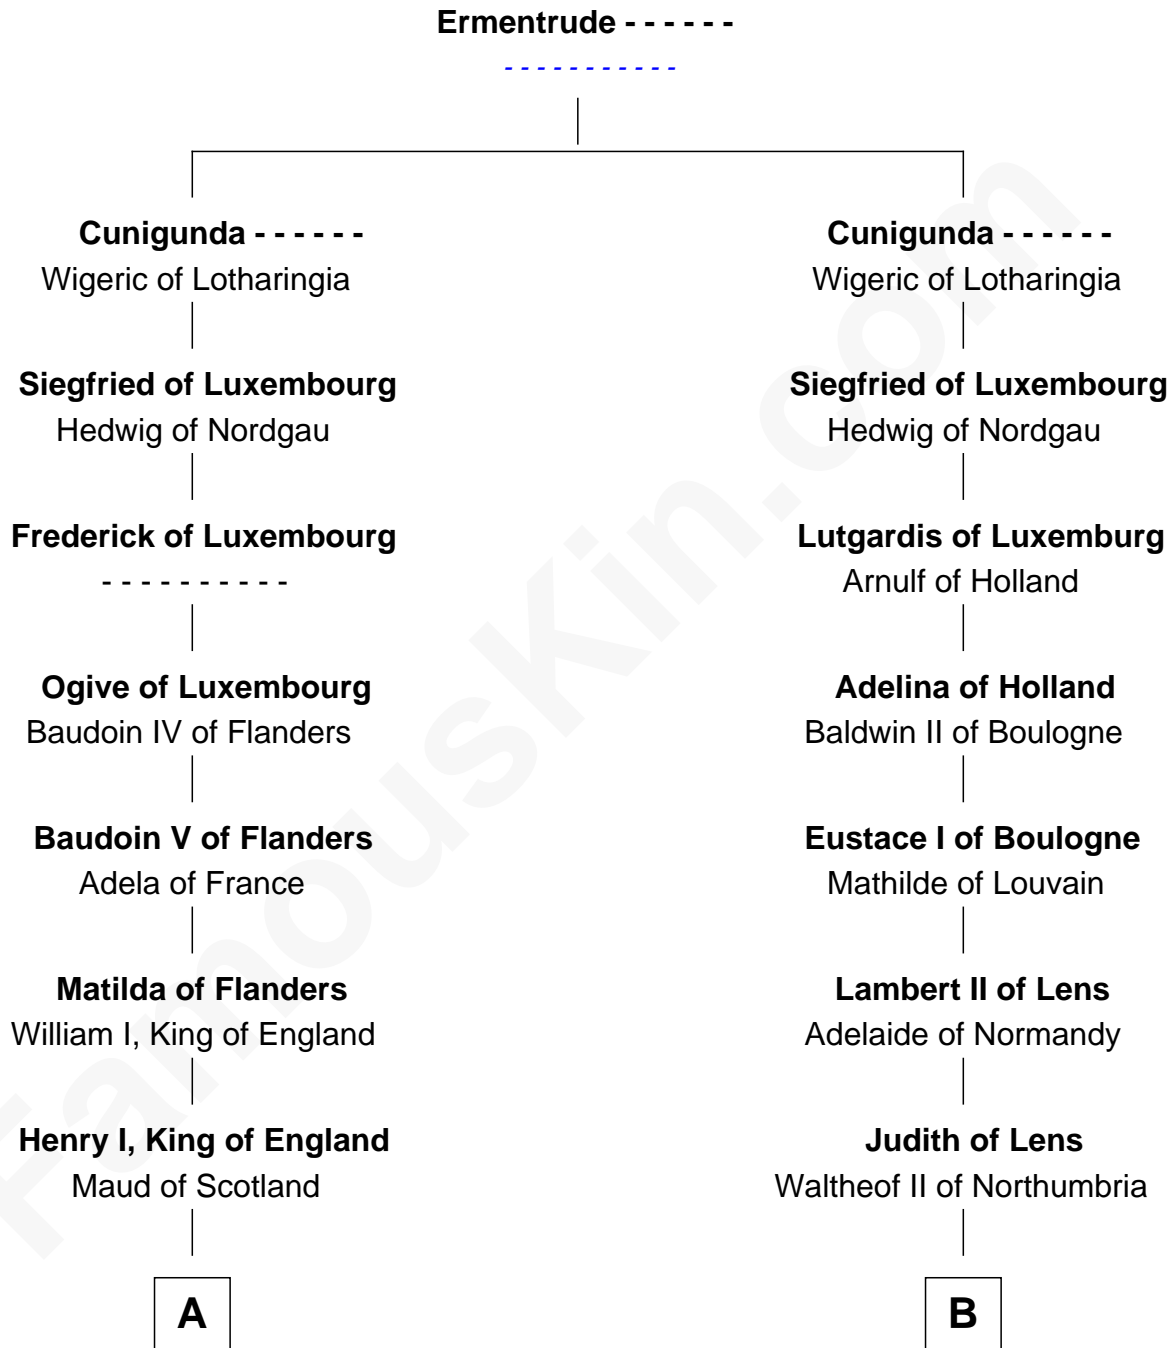

FamousKin.com
Relationship Chart of
Queen Elizabeth I
Queen of England

10th cousin 10 times removed of
William de Huntingfield
Magna Carta Surety

C

—
Margaret Beaufort

Edmund Tudor

—
Henry VII, King of England

Elizabeth of York

—
Henry VIII, King of England

Anne Boleyn

—
Queen Elizabeth I

Queen of England

FamousKin.com