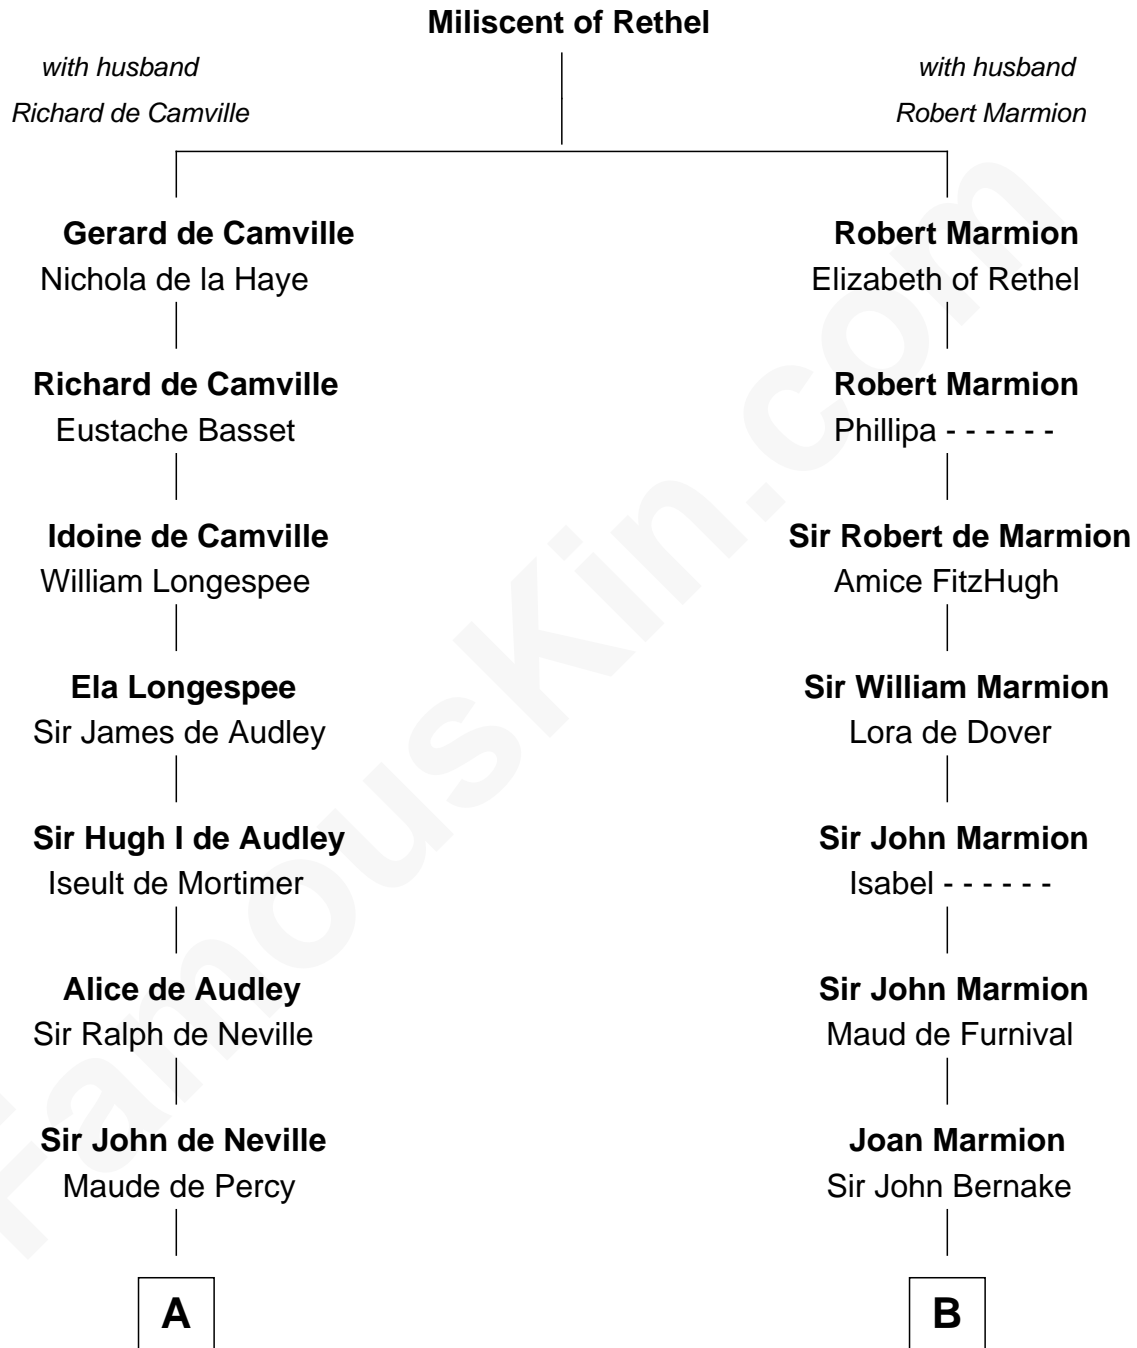

FamousKin.com
Relationship Chart of
Queen Elizabeth I
Queen of England

12th cousin 9 times removed of
John Quincy Adams
6th U.S. President

C

Anna Shepard

Daniel Quincy

Col John Quincy

Elizabeth Norton

Elizabeth Quincy