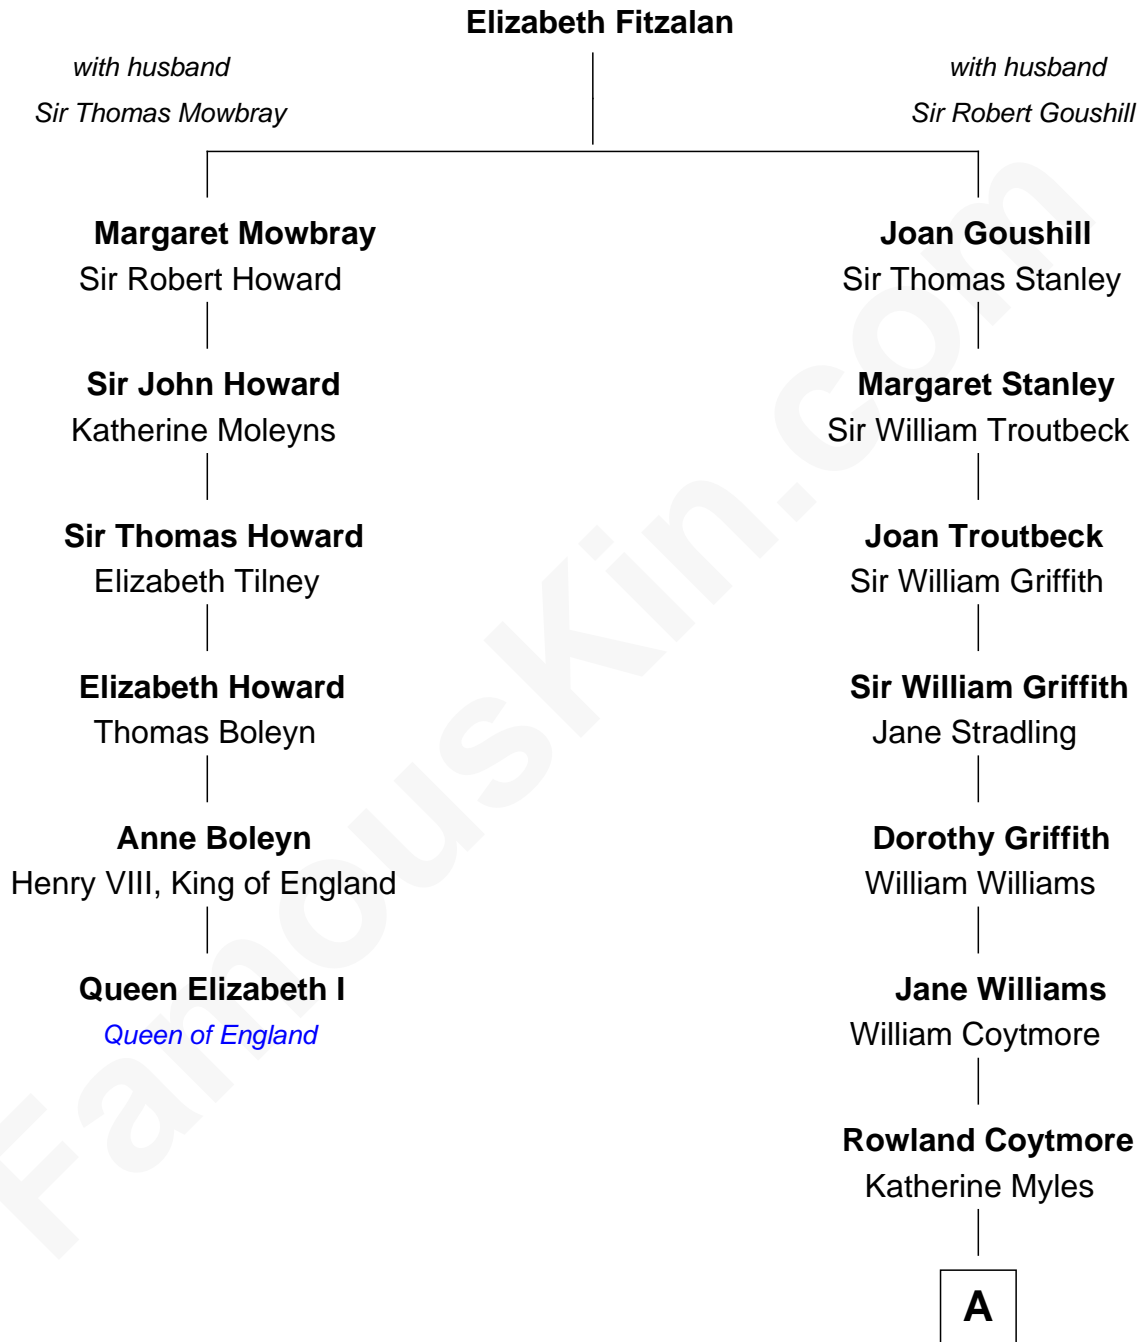

FamousKin.com

Relationship Chart of

Queen Elizabeth I

Queen of England

5th cousin 8 times removed of

John Quincy Adams
6th U.S. President

A

Elizabeth Coytmore

William Tyng

Anna Tyng

Rev. Thomas Shepard

Anna Shepard

Daniel Quincy

Col John Quincy

Elizabeth Norton

Elizabeth Quincy