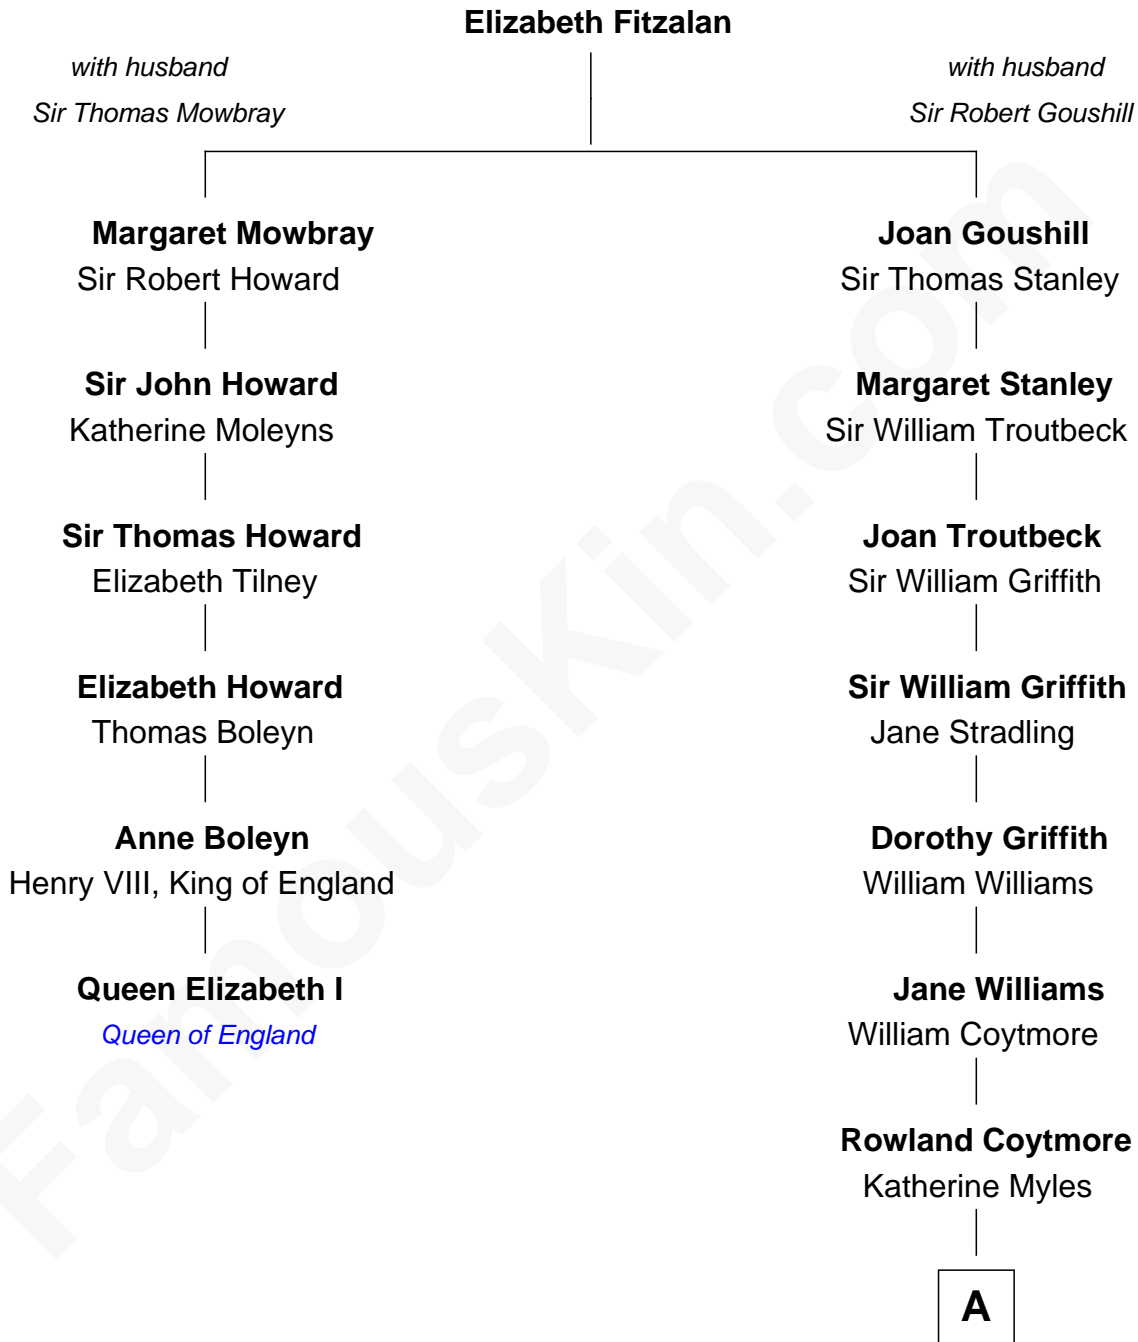

## Relationship Chart of

### Queen Elizabeth I

*Queen of England*

5th cousin 7 times removed of

**Abigail (Smith) Adams**

*First Lady of President John Adams*

**A**

**Elizabeth Coytmore**

William Tyng