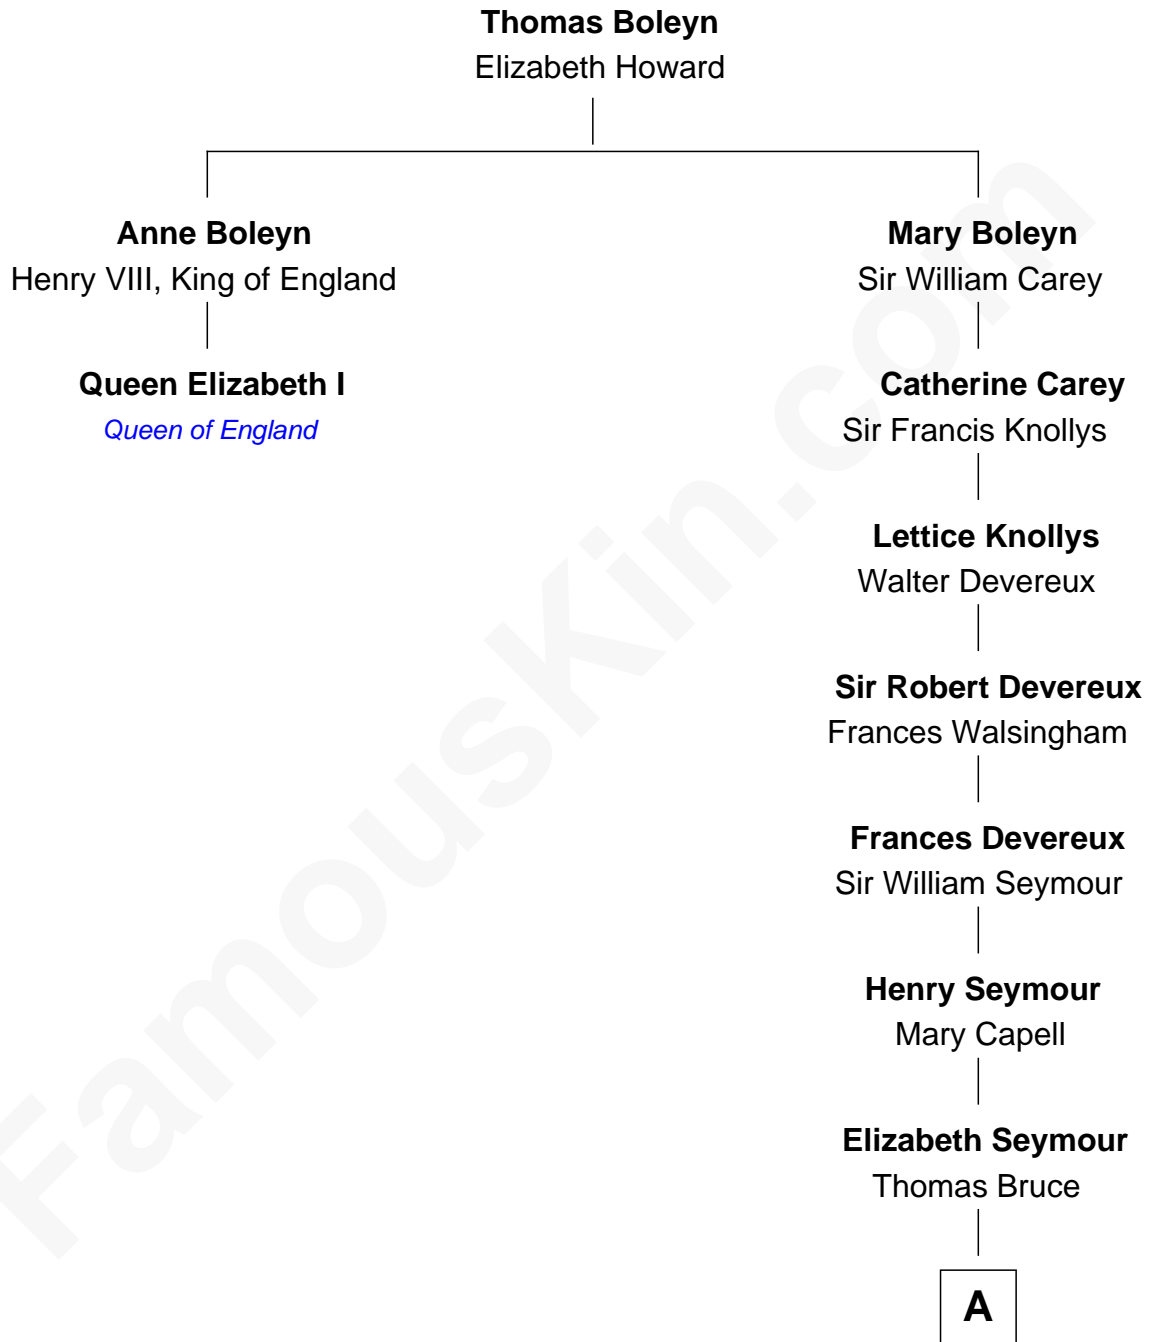

FamousKin.com
Relationship Chart of
Queen Elizabeth I
Queen of England

1st cousin 9 times removed of

Lt. Gen. James Brudenell
Leader of the "Charge of the Light Brigade"

A

—
Elizabeth Bruce
George Brudenell

—
Robert Brudenell
Anne Bishopp

—
Robert Brudenell
Penelope Anne Cooke

—
Lt. Gen. James Brudenell
Charge of the Light Brigapp Leader