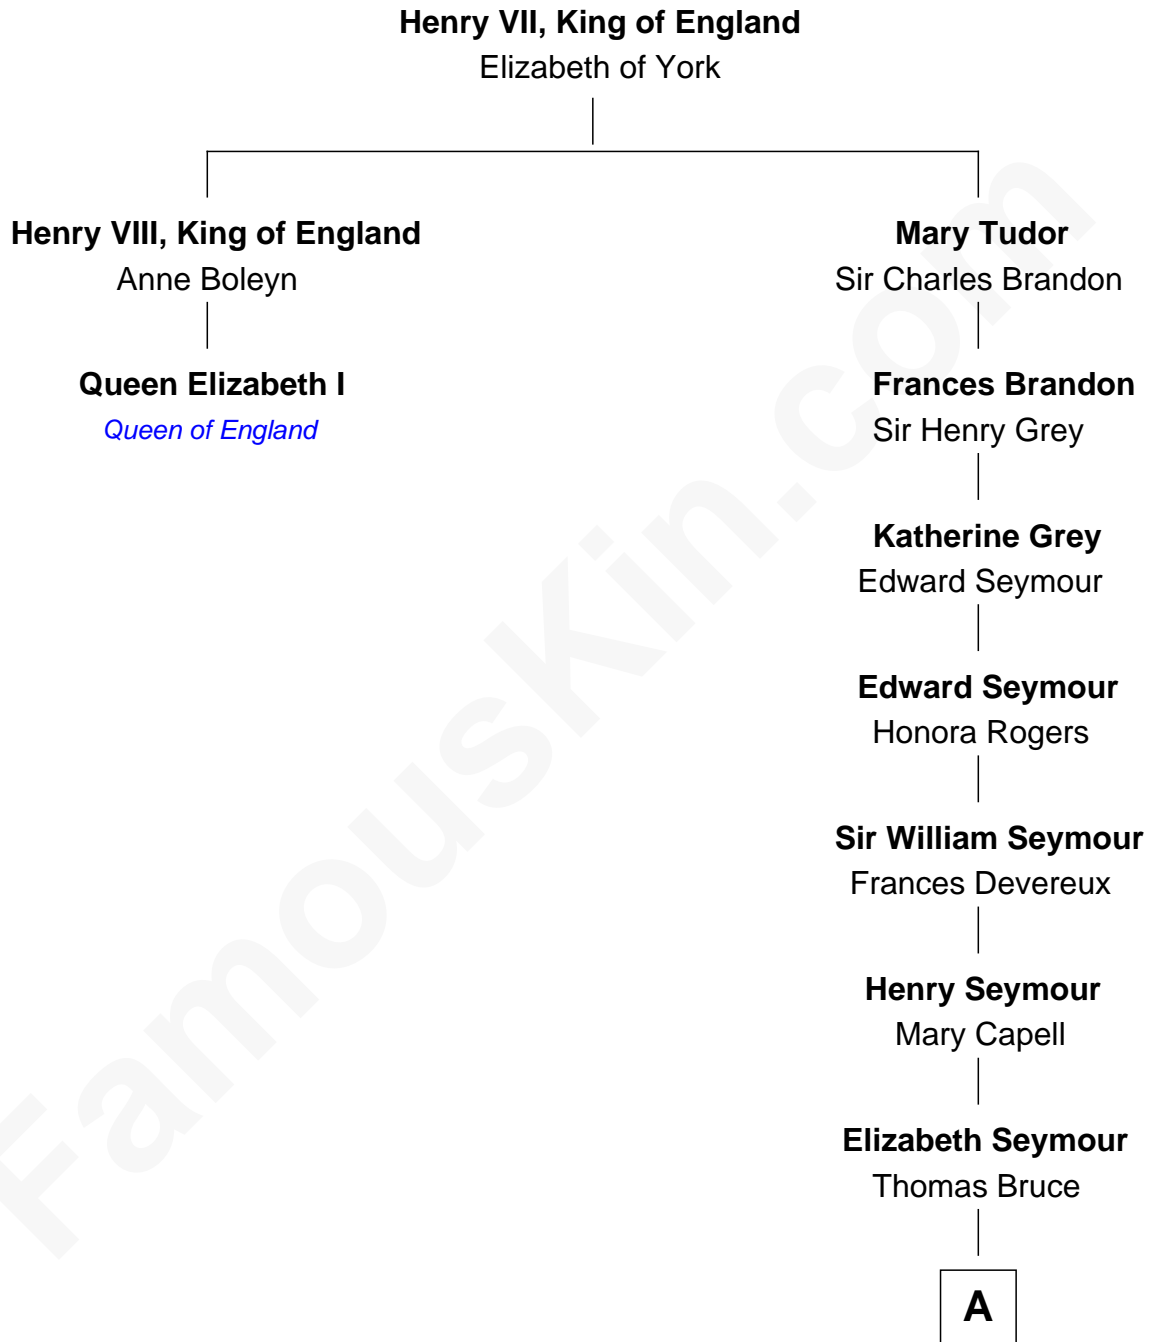

FamousKin.com
Relationship Chart of
Queen Elizabeth I
Queen of England

1st cousin 9 times removed of
Lt. Gen. James Brudenell
Leader of the "Charge of the Light Brigade"

A

—
Elizabeth Bruce
George Brudenell

—
Robert Brudenell
Anne Bishopp

—
Robert Brudenell
Penelope Anne Cooke

—
Lt. Gen. James Brudenell
Charge of the Light Brigapp Leader