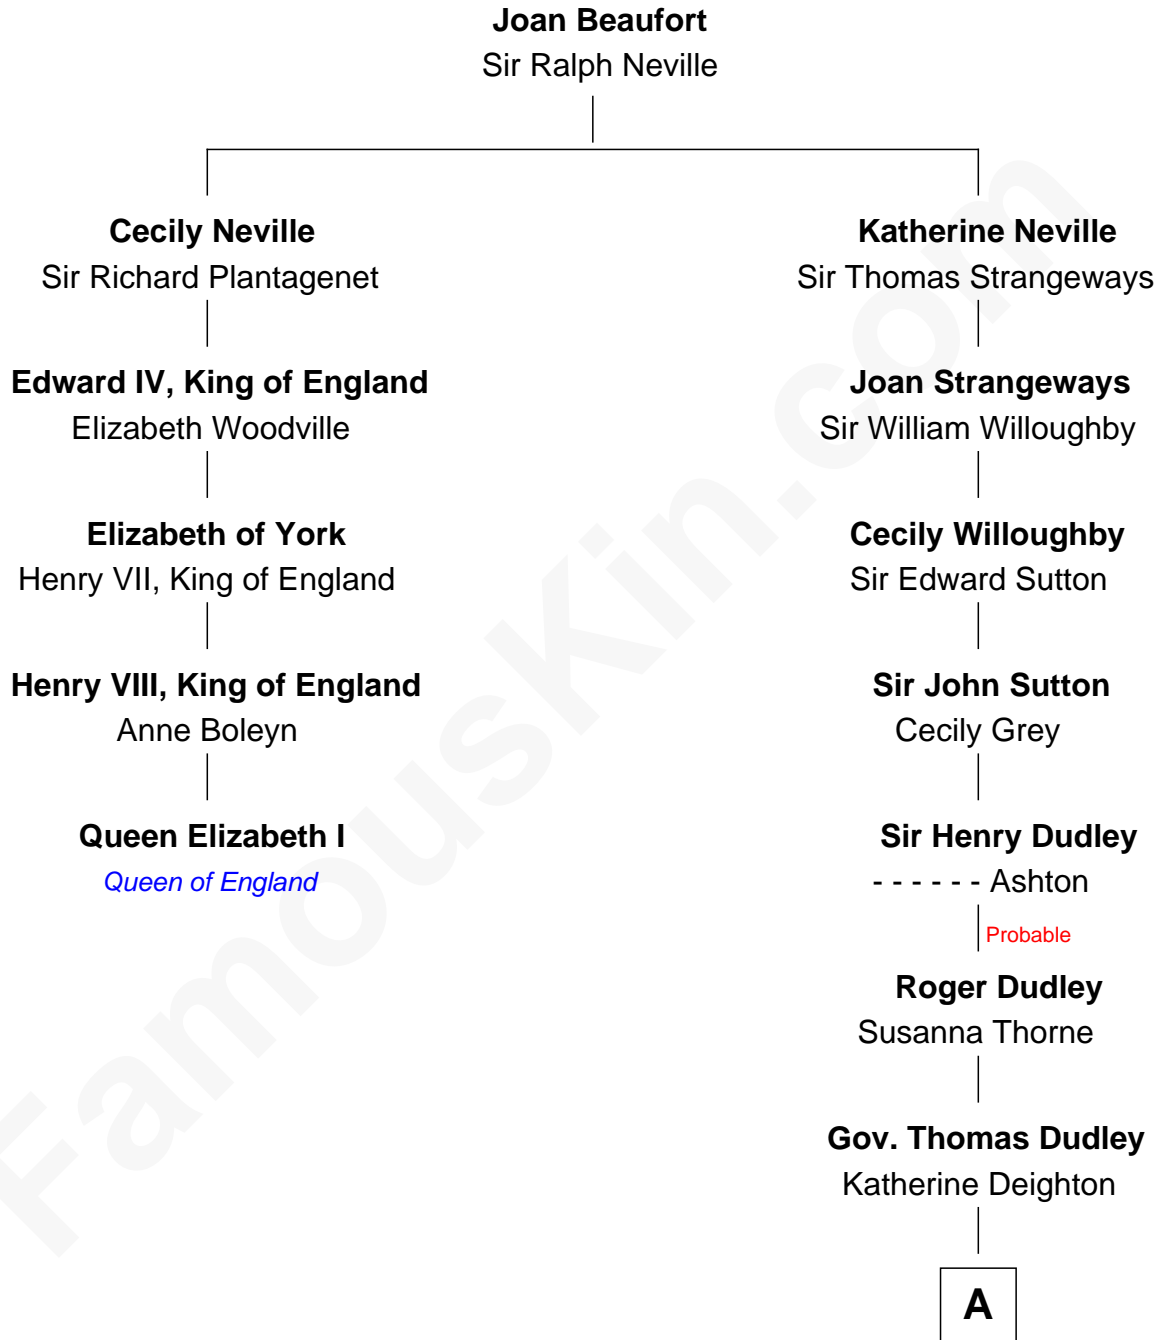

FamousKin.com

Relationship Chart of

Queen Elizabeth I

Queen of England

4th cousin 11 times removed of

Endicott Peabody

62nd Governor of Massachusetts

A

Gov. Joseph Dudley

Rebecca Tyng

Mary Dudley

Joseph Atkins

Dudley Atkins

Sarah Kent

Catherine Atkins

Samuel Eliot