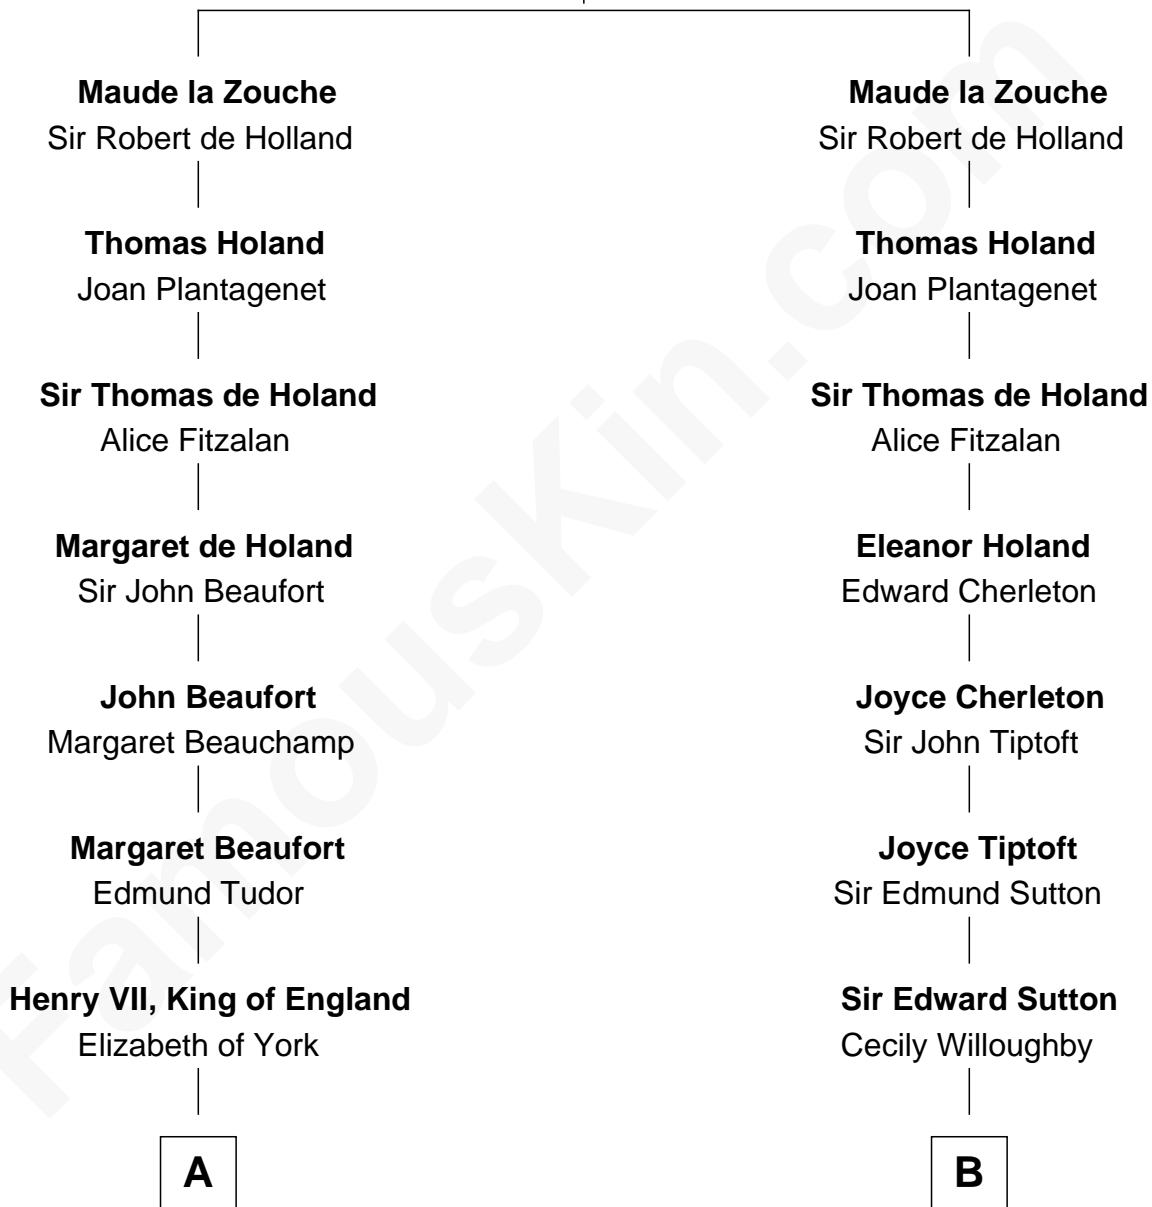

# FamousKin.com Relationship Chart of

**Queen Elizabeth I**

*Queen of England*

8th cousin 11 times removed of

**Endicott Peabody**

*62nd Governor of Massachusetts*

**Sir Alan la Zouche**

Eleanor de Segrave

C

**Henry Parkman**

Mary Frances Parker

**Mary Elizabeth Parkman**

Rt. Rev. Malcolm Endicott Peabody

**Endicott Peabody**

*62nd Governor of Massachusetts*

FamousKin.com