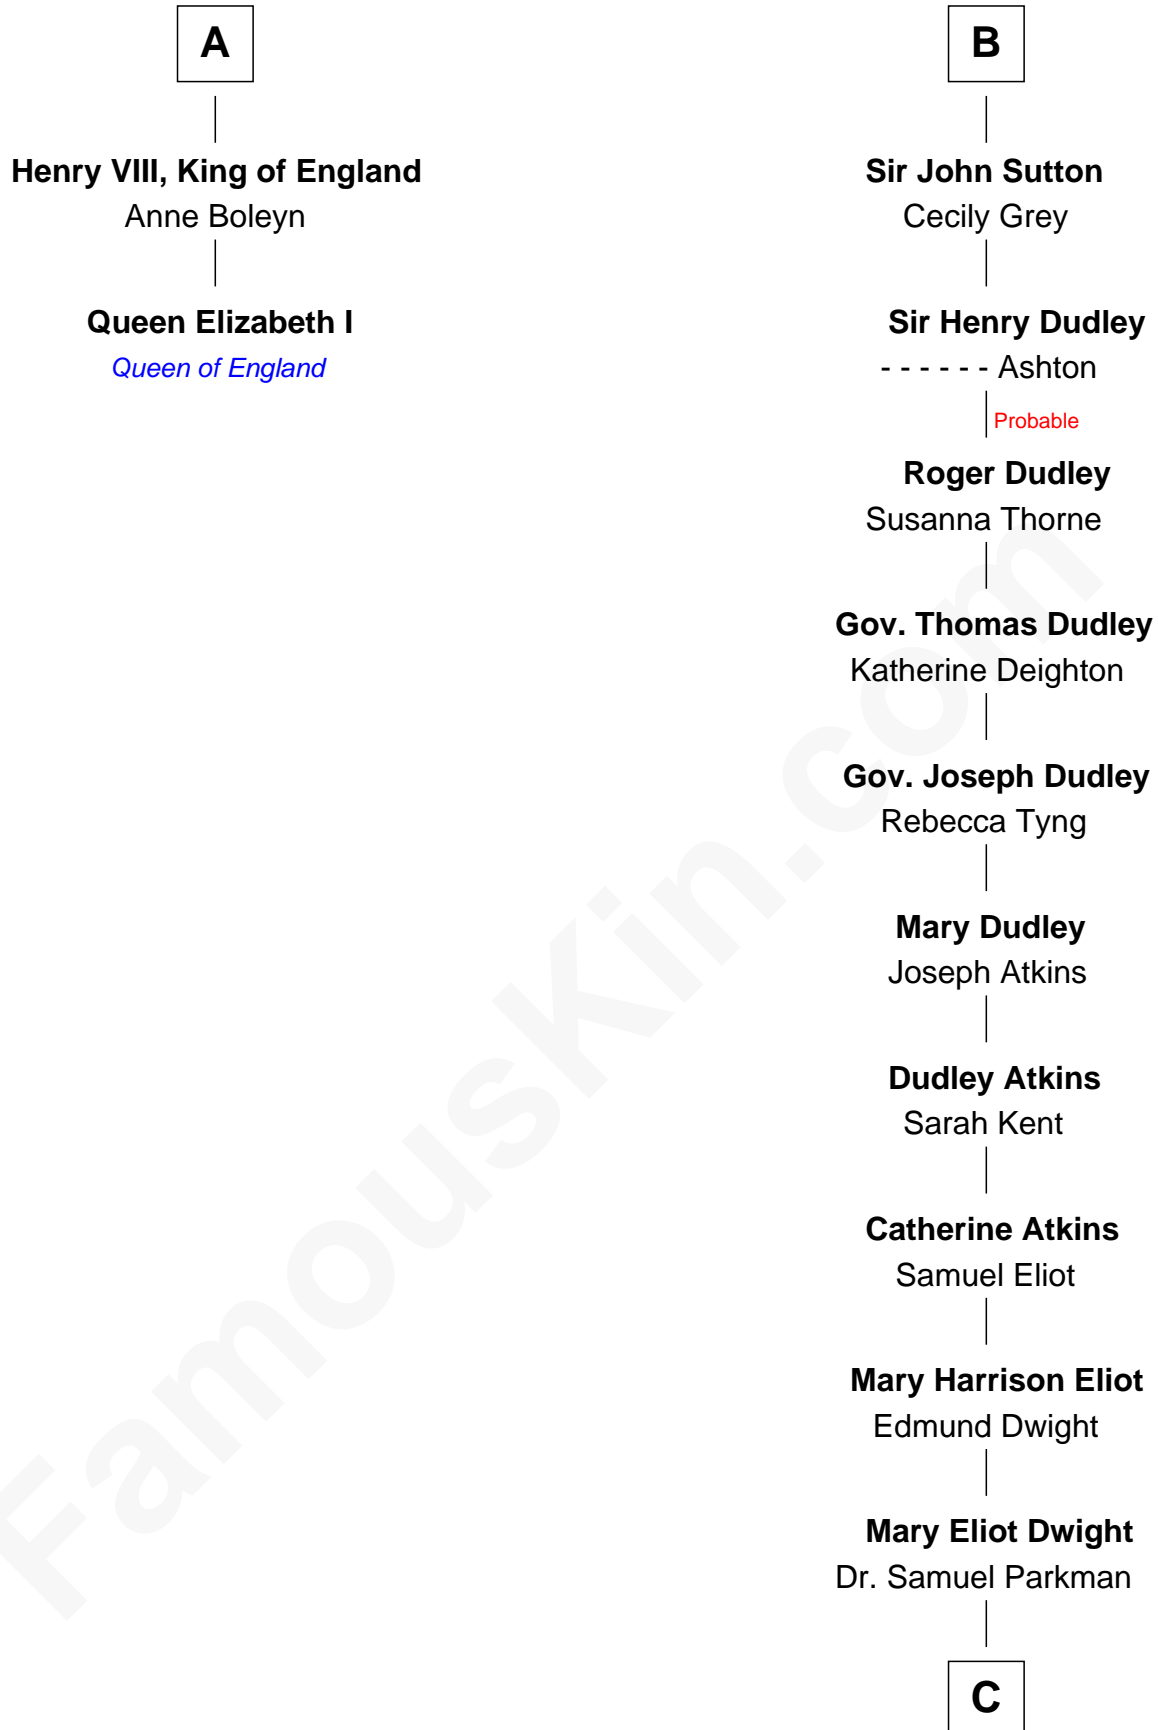

# FamousKin.com Relationship Chart of

**Queen Elizabeth I**

*Queen of England*

8th cousin 11 times removed of

**Endicott Peabody**

*62nd Governor of Massachusetts*

**Sir Alan la Zouche**

Eleanor de Segrave

C

**Henry Parkman**

Mary Frances Parker

**Mary Elizabeth Parkman**

Rt. Rev. Malcolm Endicott Peabody

**Endicott Peabody**

*62nd Governor of Massachusetts*

FamousKin.com