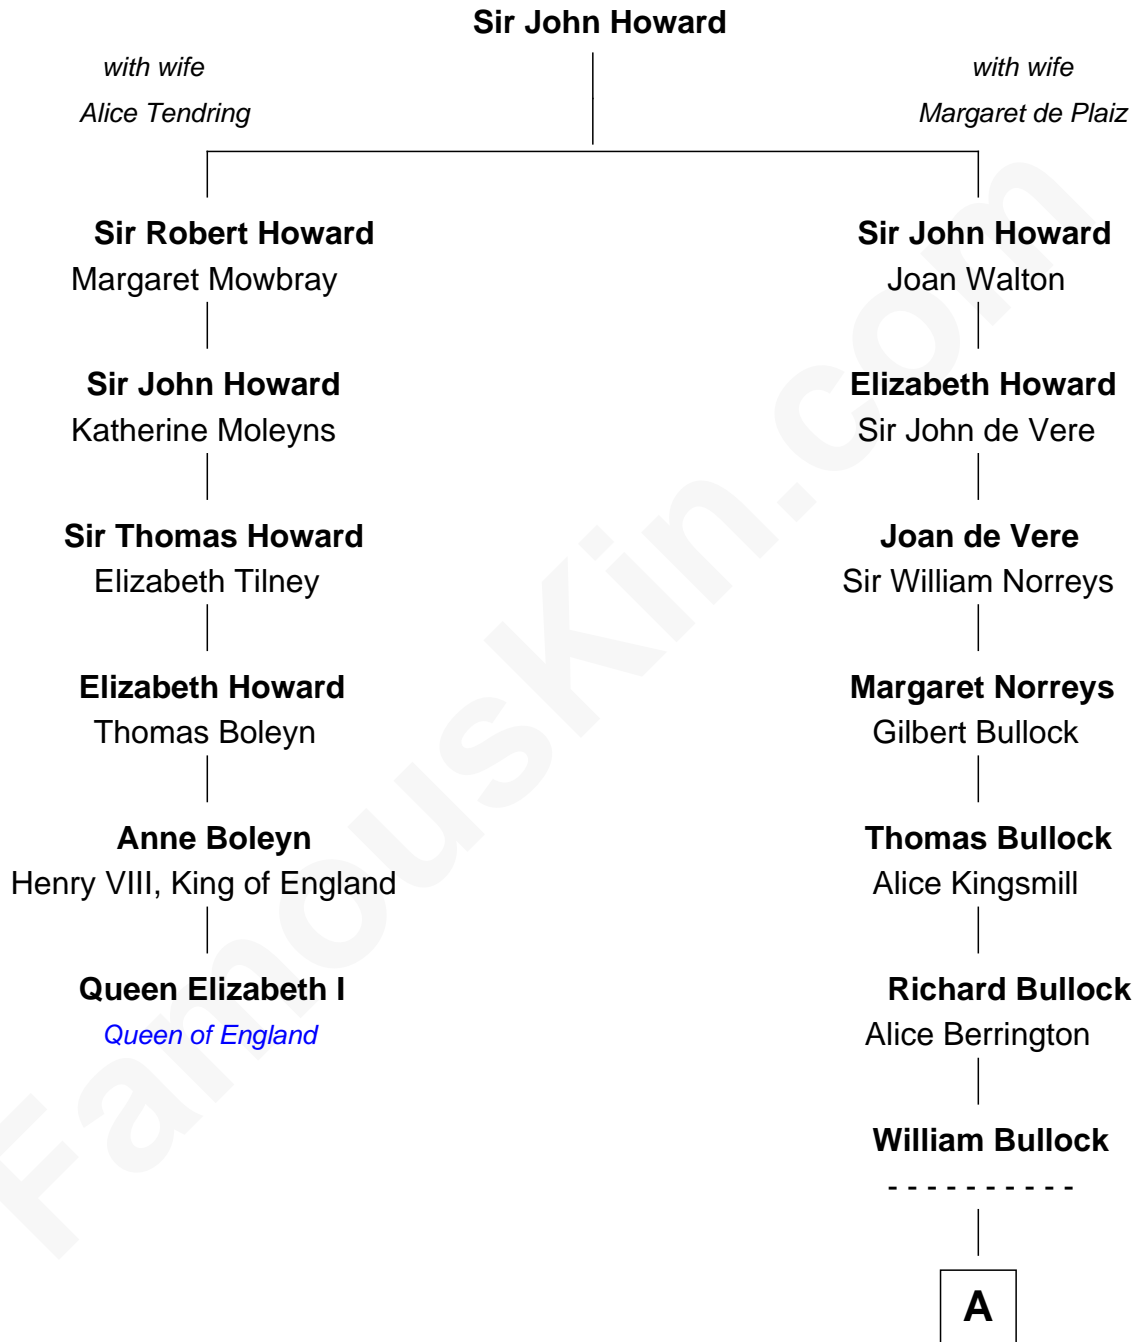

FamousKin.com

Relationship Chart of

Queen Elizabeth I

Queen of England

5th cousin 9 times removed of

James Russell Lowell

American "Fireside" Poet

A