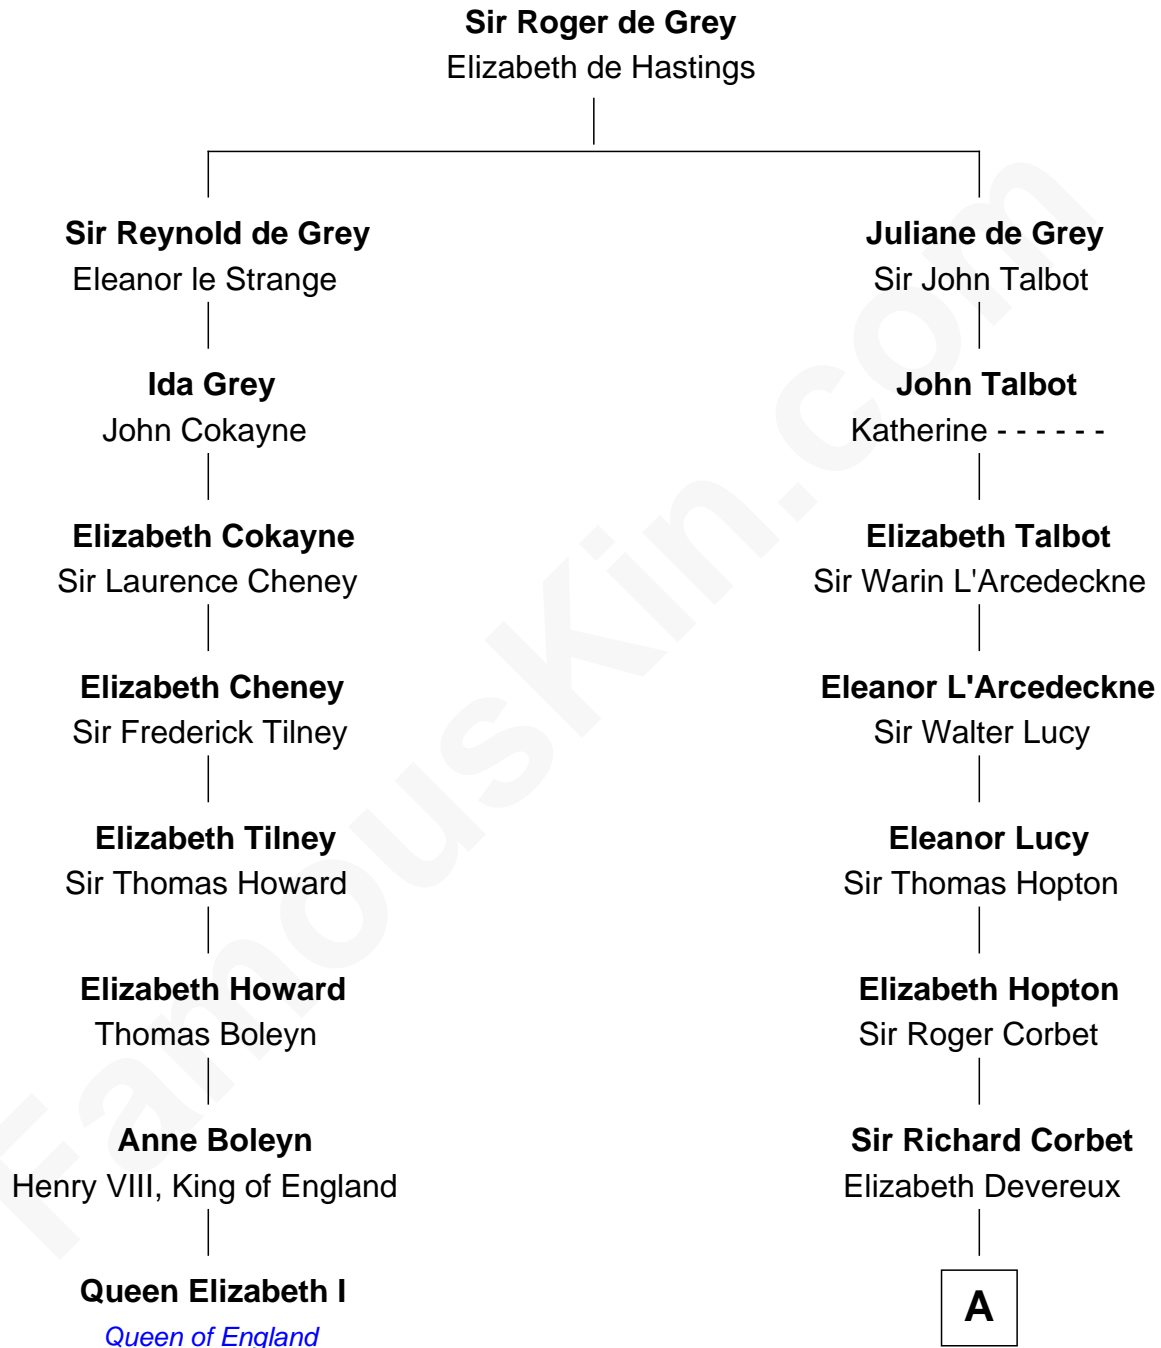

FamousKin.com

Relationship Chart of

Queen Elizabeth I

Queen of England

7th cousin 11 times removed of

James Russell Lowell

American "Fireside" Poet

A

Sir Robert Corbet

Elizabeth Vernon

Sir Roger Corbet

Anne Windsor

Margaret Corbet

Sir Francis Palmes

Sir Francis Palmes

Mary Hadnall