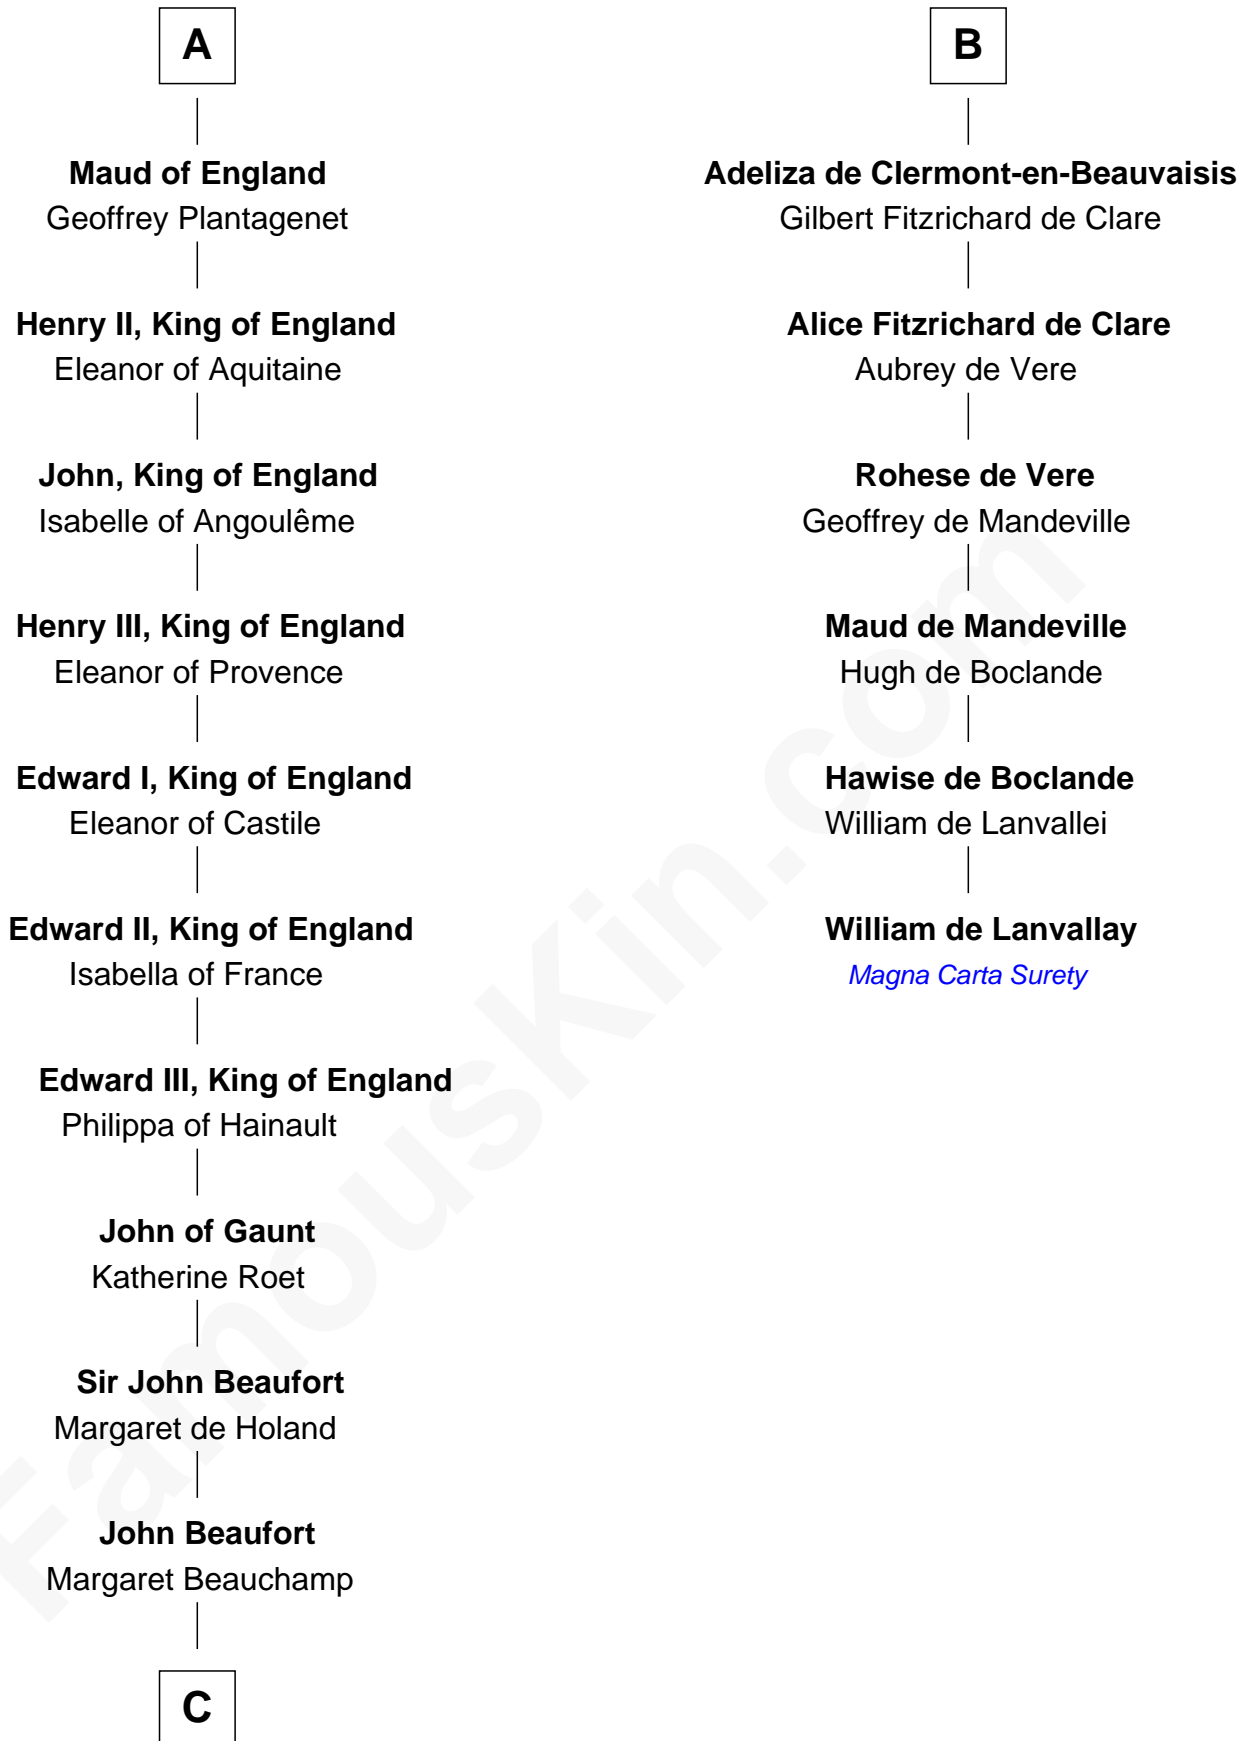

**FamousKin.com**  
**Relationship Chart of**  
**Queen Elizabeth I**  
*Queen of England*

12th cousin 8 times removed of

**William de Lanvallay**  
*Magna Carta Surety*

**C**

—  
**Margaret Beaufort**

Edmund Tudor

—  
**Henry VII, King of England**

Elizabeth of York

—  
**Henry VIII, King of England**

Anne Boleyn

—  
**Queen Elizabeth I**

*Queen of England*

FamousKin.com