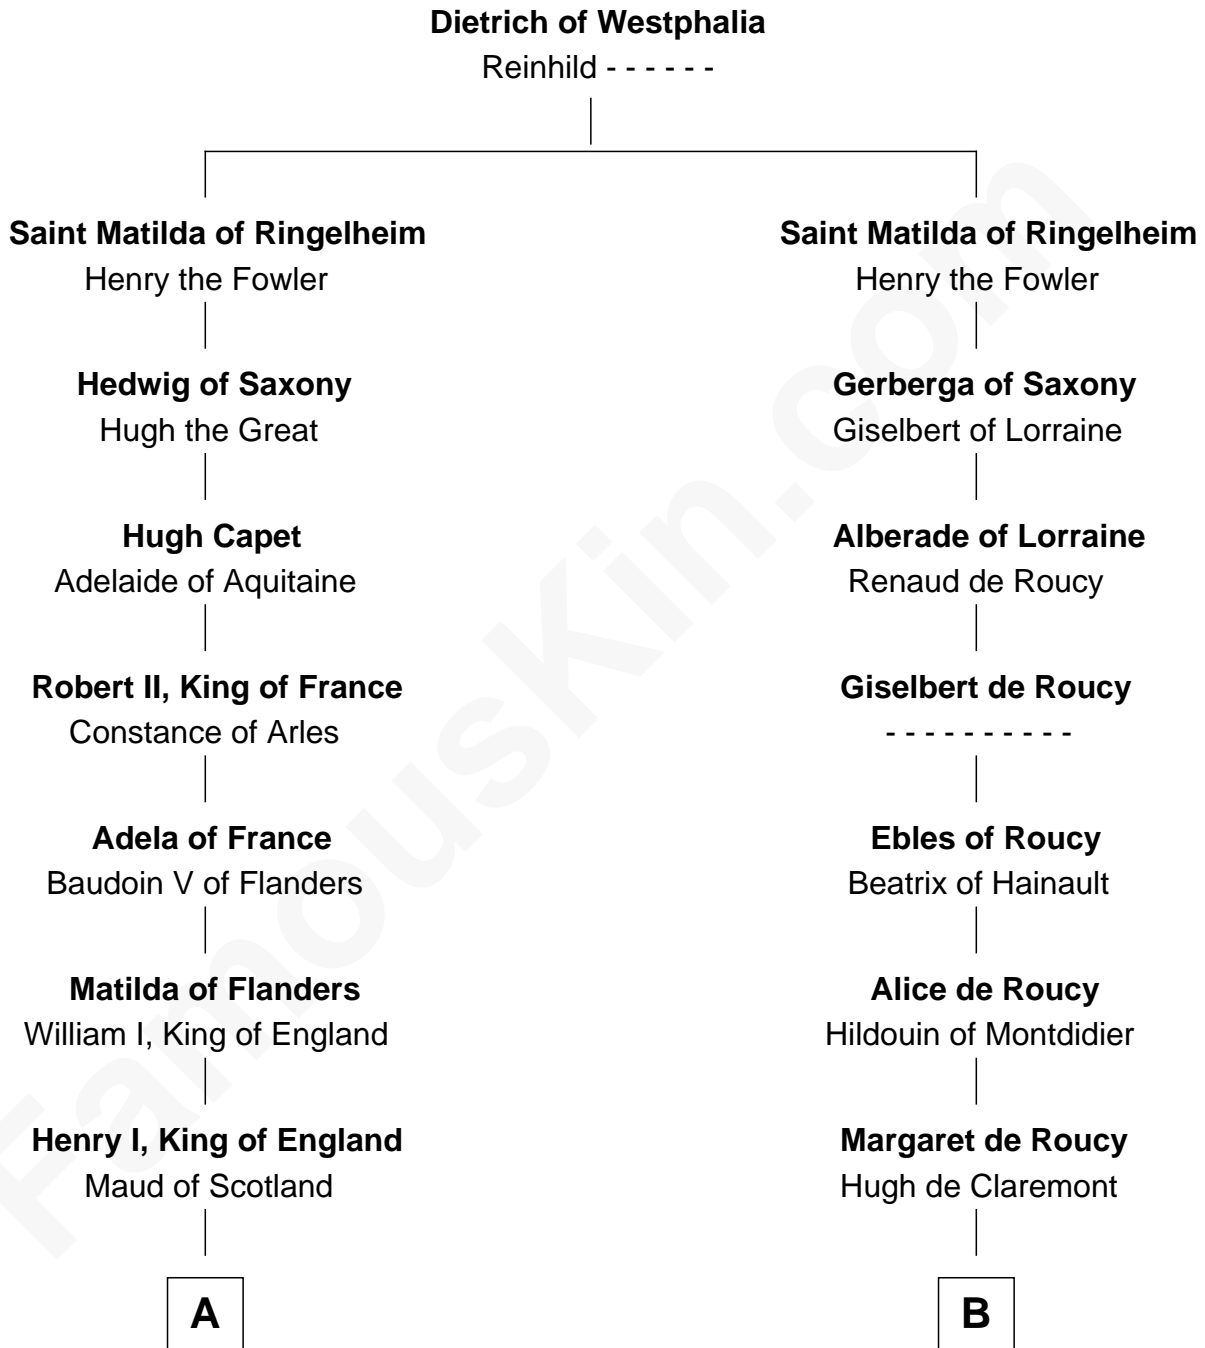

**FamousKin.com**  
**Relationship Chart of**  
**Queen Elizabeth I**  
*Queen of England*

12th cousin 8 times removed of

**William de Lanvallay**  
*Magna Carta Surety*

**C**

—  
**Margaret Beaufort**

Edmund Tudor

—  
**Henry VII, King of England**

Elizabeth of York

—  
**Henry VIII, King of England**

Anne Boleyn

—  
**Queen Elizabeth I**

*Queen of England*

FamousKin.com