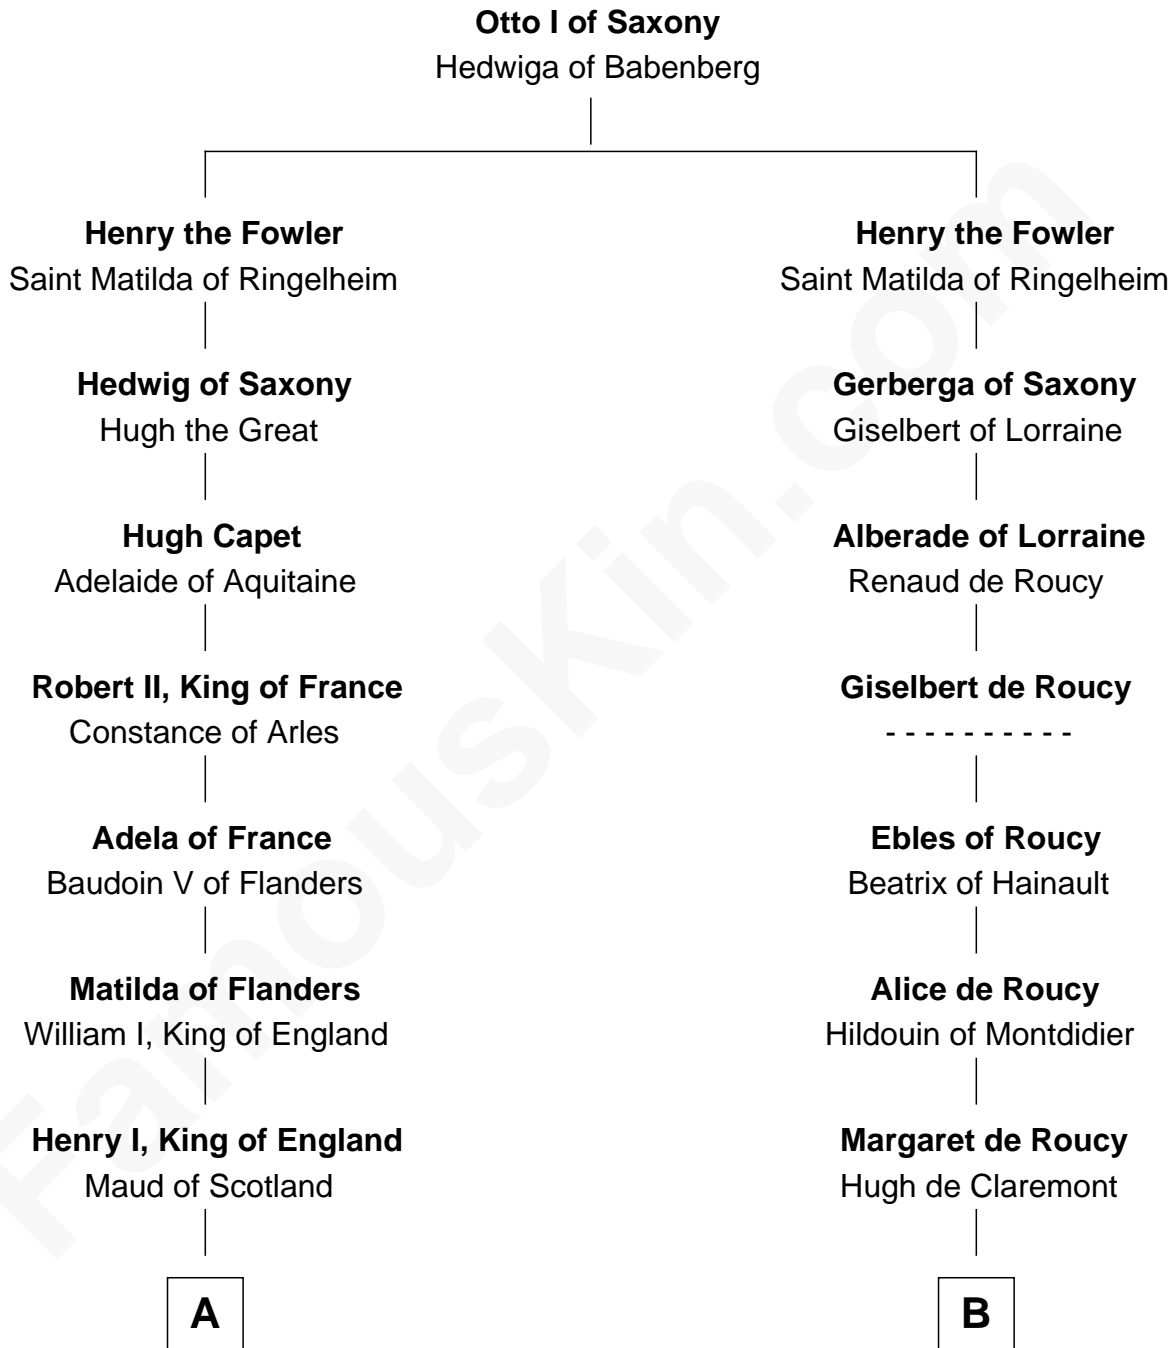

FamousKin.com
Relationship Chart of
Queen Elizabeth I
Queen of England

12th cousin 8 times removed of

William de Lanvallay
Magna Carta Surety

C

—
Margaret Beaufort

Edmund Tudor

—
Henry VII, King of England

Elizabeth of York

—
Henry VIII, King of England

Anne Boleyn

—
Queen Elizabeth I

Queen of England

FamousKin.com