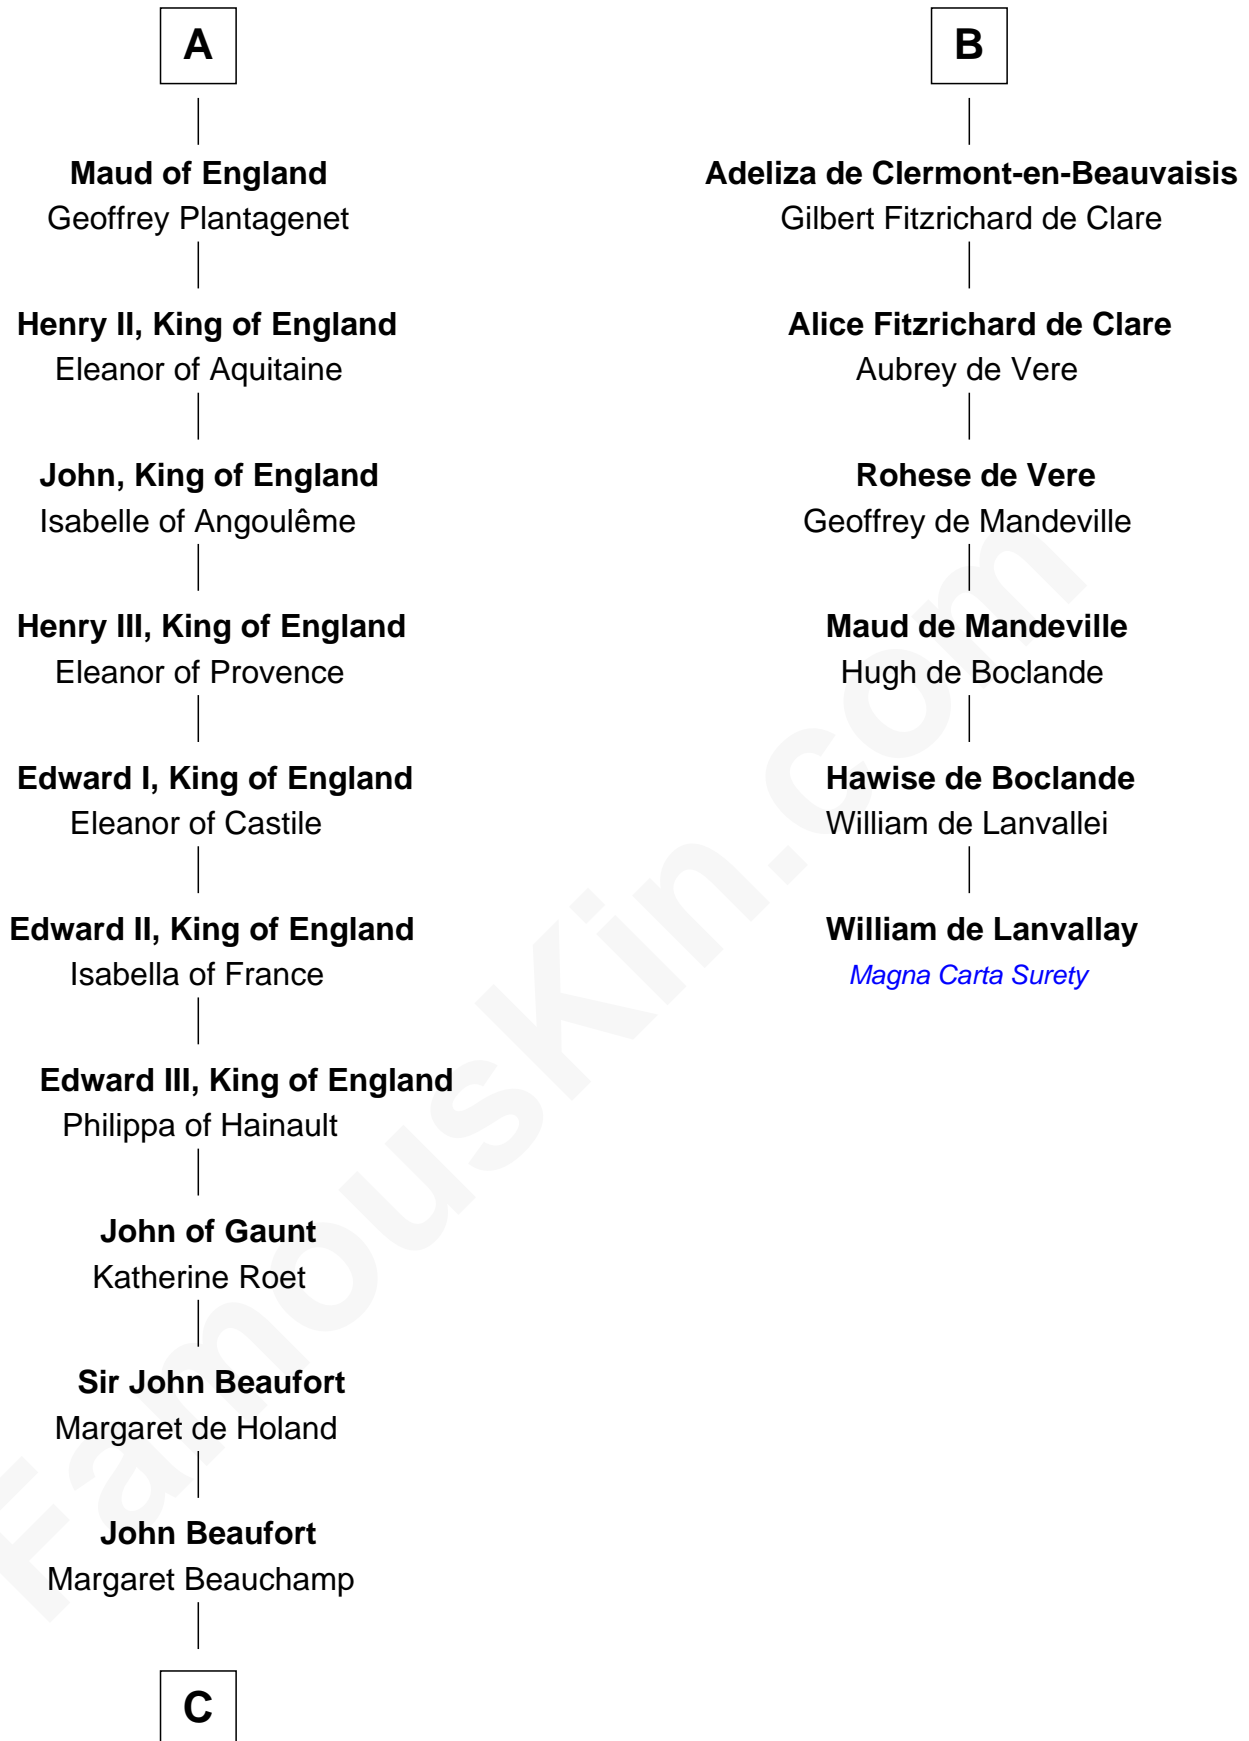

FamousKin.com
Relationship Chart of
Queen Elizabeth I
Queen of England

12th cousin 8 times removed of

William de Lanvallay
Magna Carta Surety

C

—
Margaret Beaufort

Edmund Tudor

—
Henry VII, King of England

Elizabeth of York

—
Henry VIII, King of England

Anne Boleyn

—
Queen Elizabeth I

Queen of England

FamousKin.com