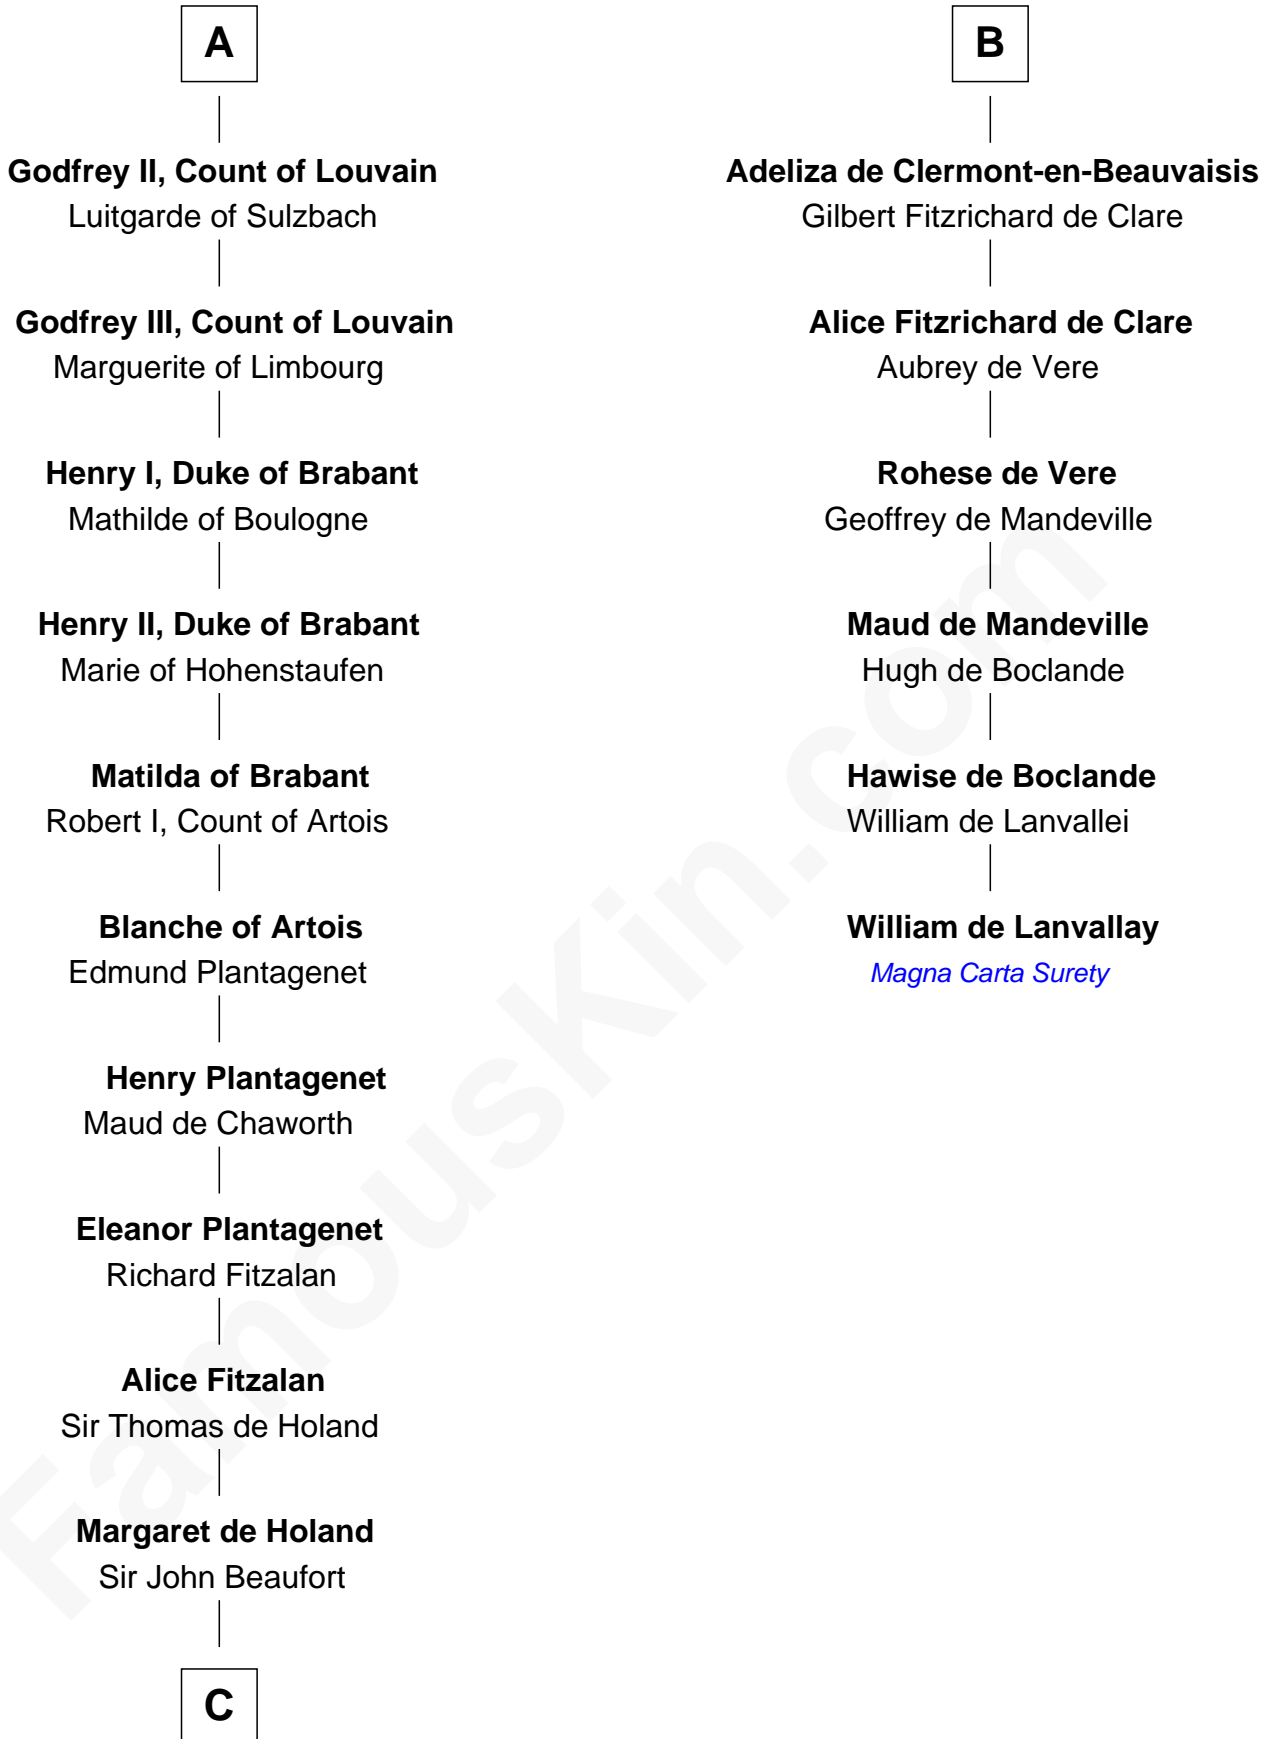

FamousKin.com
Relationship Chart of
Queen Elizabeth I
Queen of England

12th cousin 9 times removed of

William de Lanvallay
Magna Carta Surety

Gilbert of Maasgau
 Ermengarde of Lorraine

C

John Beaufort
Margaret Beauchamp

Margaret Beaufort
Edmund Tudor

Henry VII, King of England
Elizabeth of York

Henry VIII, King of England
Anne Boleyn

Queen Elizabeth I
Queen of England

FamousKin.com