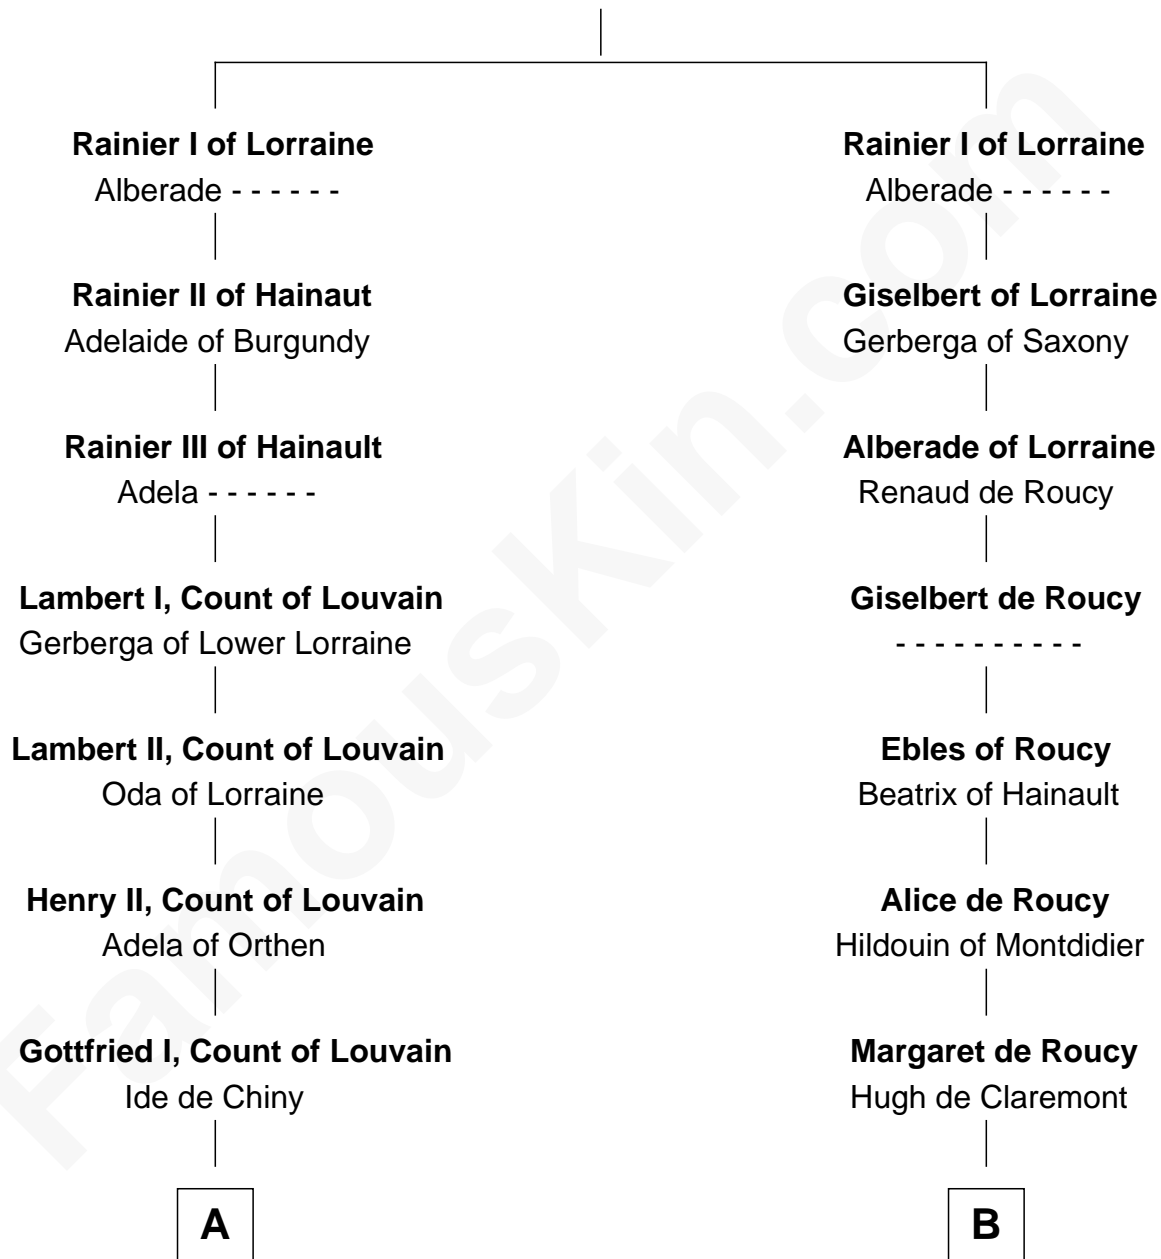

FamousKin.com
Relationship Chart of
Queen Elizabeth I
Queen of England

12th cousin 9 times removed of

William de Lanvallay
Magna Carta Surety

Gilbert of Maasgau
 Ermengarde of Lorraine

C

John Beaufort
Margaret Beauchamp

Margaret Beaufort
Edmund Tudor

Henry VII, King of England
Elizabeth of York

Henry VIII, King of England
Anne Boleyn

Queen Elizabeth I
Queen of England

FamousKin.com