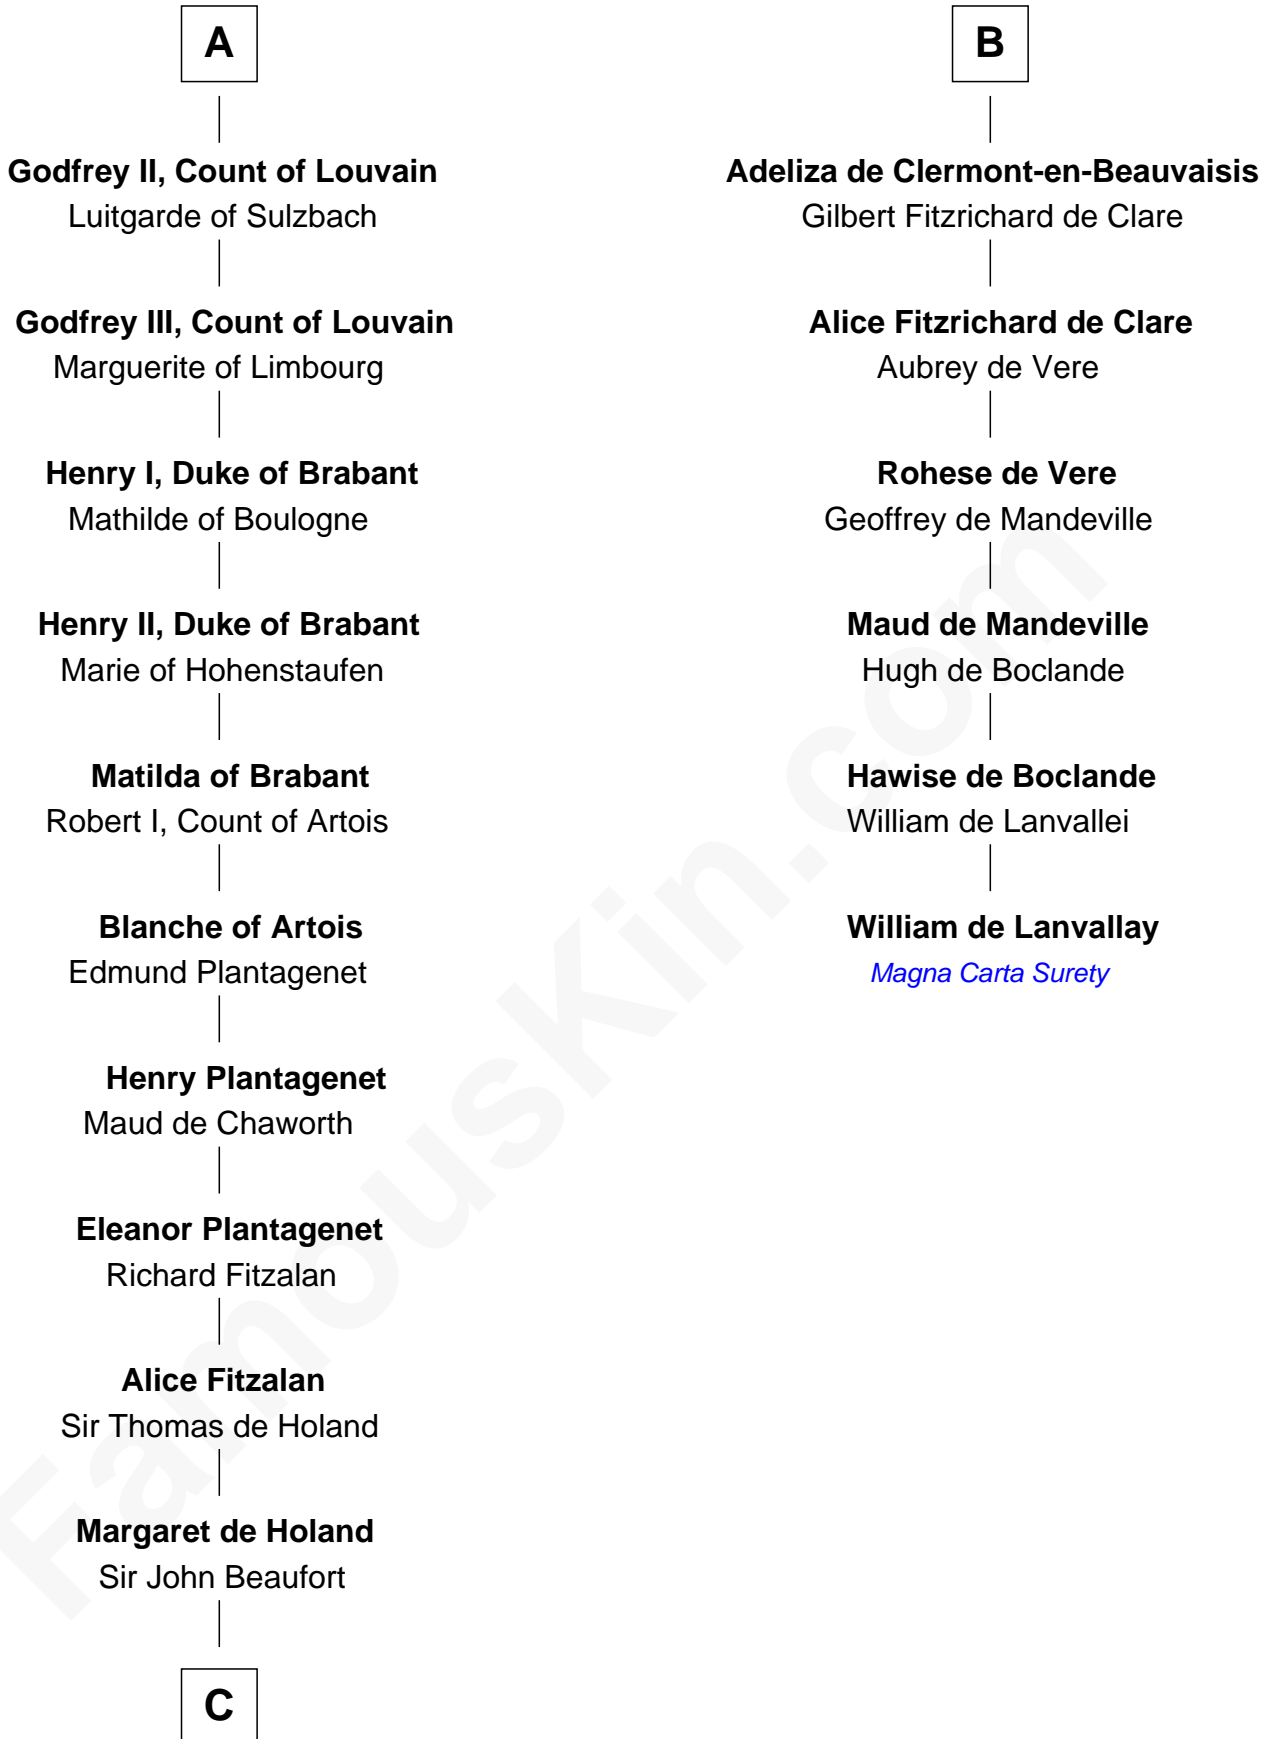

**FamousKin.com**  
**Relationship Chart of**  
**Queen Elizabeth I**  
*Queen of England*

12th cousin 9 times removed of

**William de Lanvallay**  
*Magna Carta Surety*

**Conrad II of Burgundy**  
 Ermentrude of Upper Alsace

**C**

—  
**John Beaufort**  
Margaret Beauchamp

—  
**Margaret Beaufort**  
Edmund Tudor

—  
**Henry VII, King of England**  
Elizabeth of York

—  
**Henry VIII, King of England**  
Anne Boleyn

—  
**Queen Elizabeth I**  
*Queen of England*