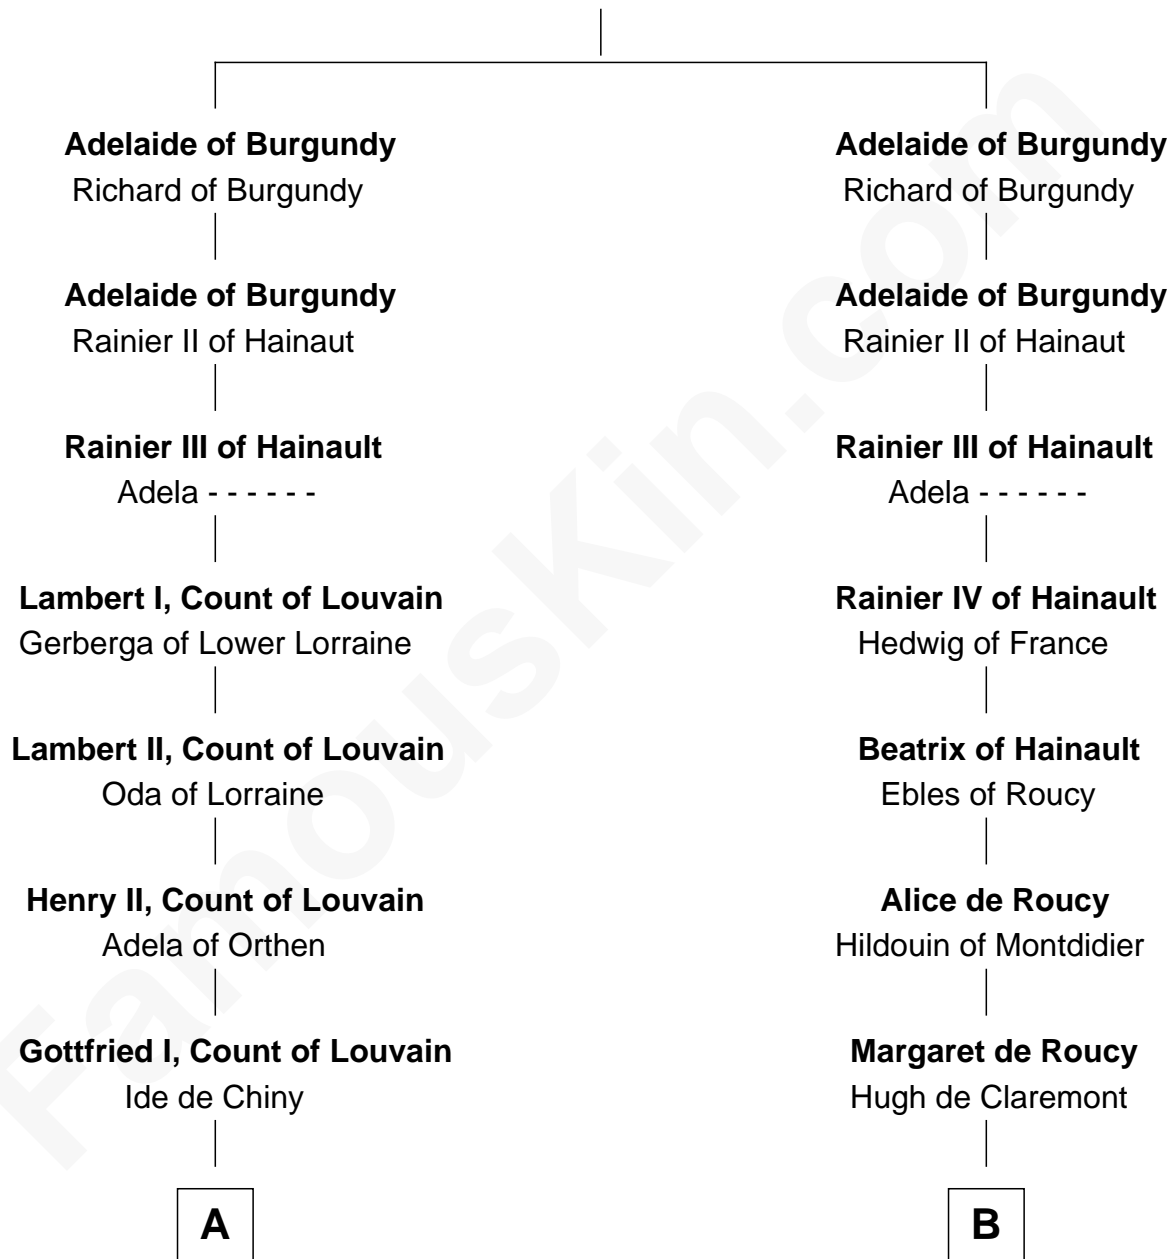

**FamousKin.com**  
**Relationship Chart of**  
**Queen Elizabeth I**  
*Queen of England*

12th cousin 9 times removed of

**William de Lanvallay**  
*Magna Carta Surety*

**Conrad II of Burgundy**  
 Ermentrude of Upper Alsace

**C**

—  
**John Beaufort**  
Margaret Beauchamp

—  
**Margaret Beaufort**  
Edmund Tudor

—  
**Henry VII, King of England**  
Elizabeth of York

—  
**Henry VIII, King of England**  
Anne Boleyn

—  
**Queen Elizabeth I**  
*Queen of England*