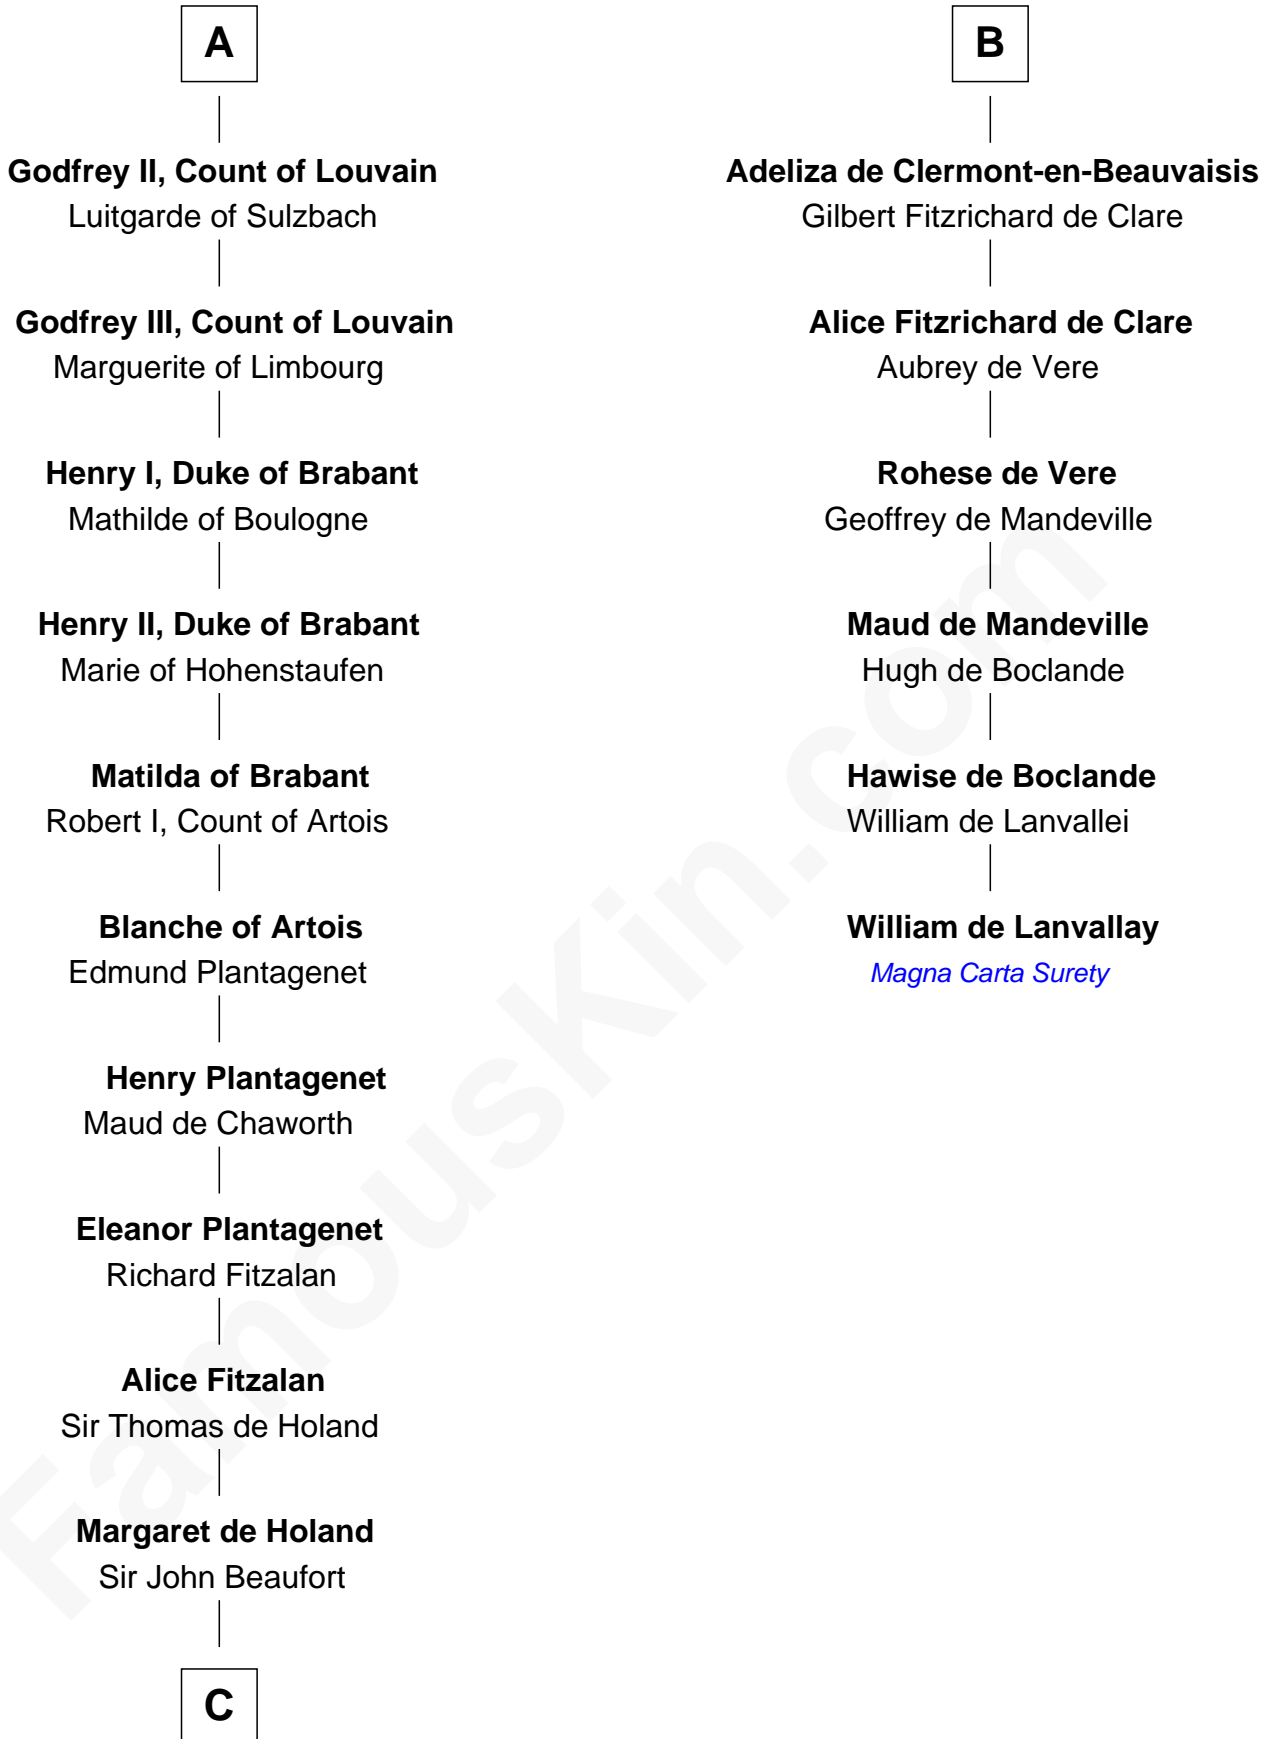

FamousKin.com Relationship Chart of

Queen Elizabeth I

Queen of England

12th cousin 9 times removed of

William de Lanvallay

Magna Carta Surety

Bivin of Gorze

C

John Beaufort
Margaret Beauchamp

Margaret Beaufort
Edmund Tudor

Henry VII, King of England
Elizabeth of York

Henry VIII, King of England
Anne Boleyn

Queen Elizabeth I
Queen of England

FamousKin.com