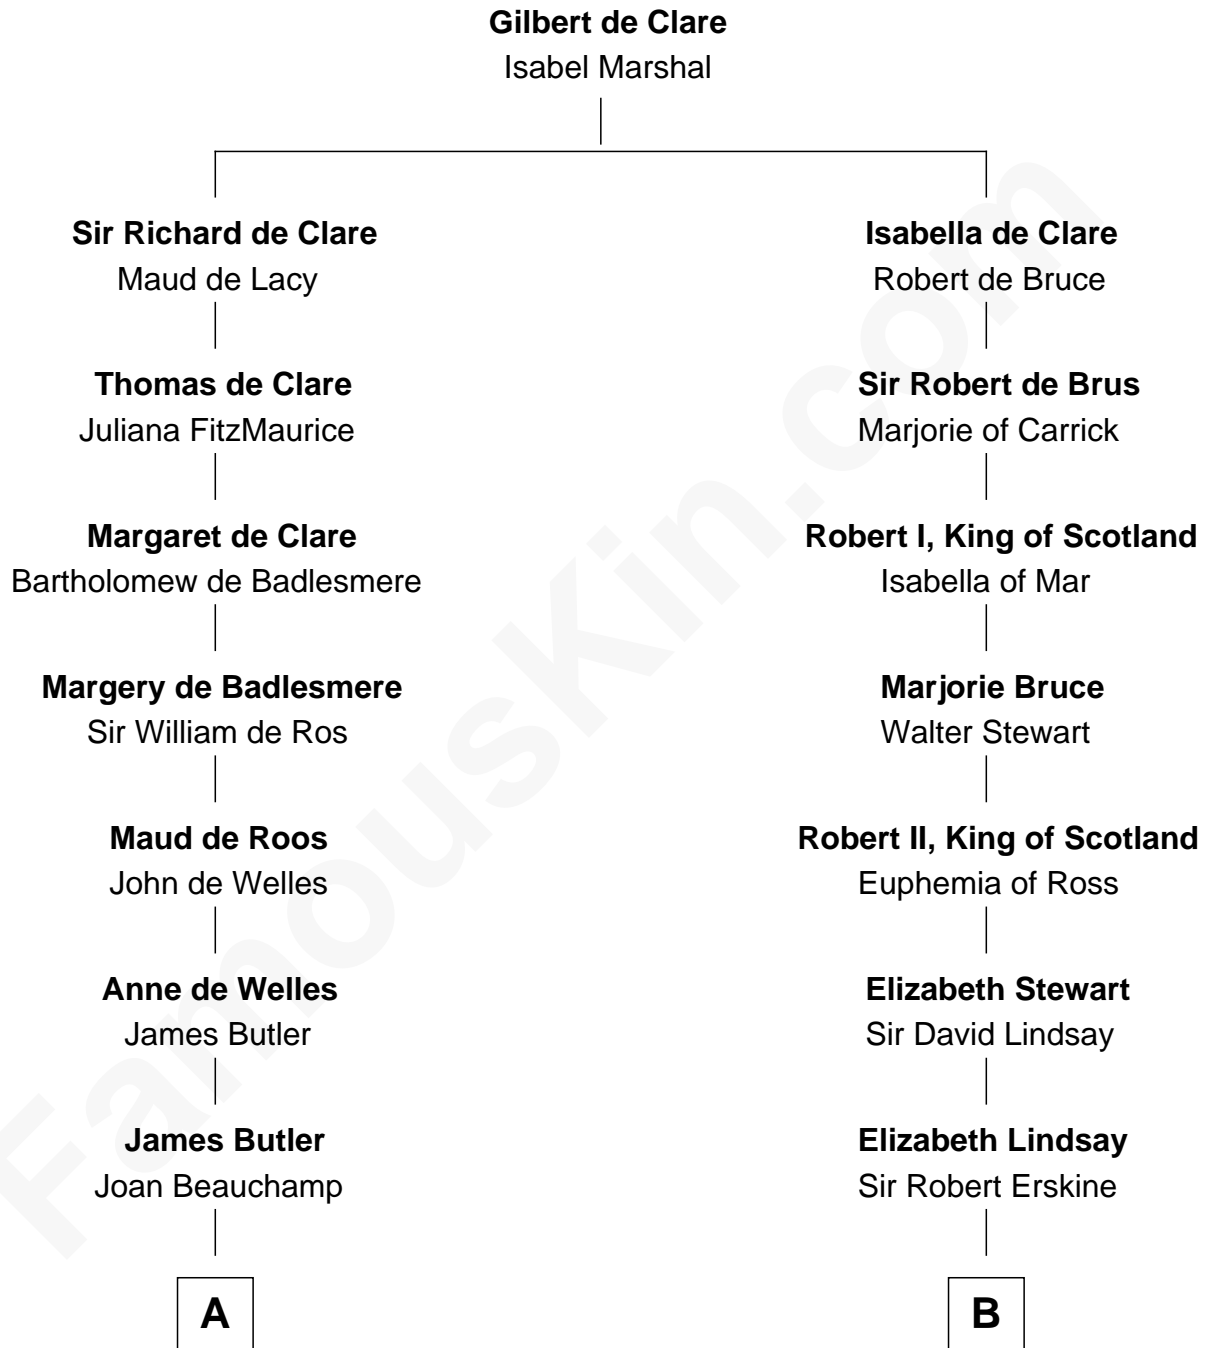

FamousKin.com

Relationship Chart of

Queen Elizabeth I

Queen of England

11th cousin 7 times removed of

Hamilton Fish
26th U.S. Secretary of State

C

Elizabeth Stuyvesant

Lt. Col. Nicholas Fish

Hamilton Fish

26th U.S. Secretary of State

FamousKin.com