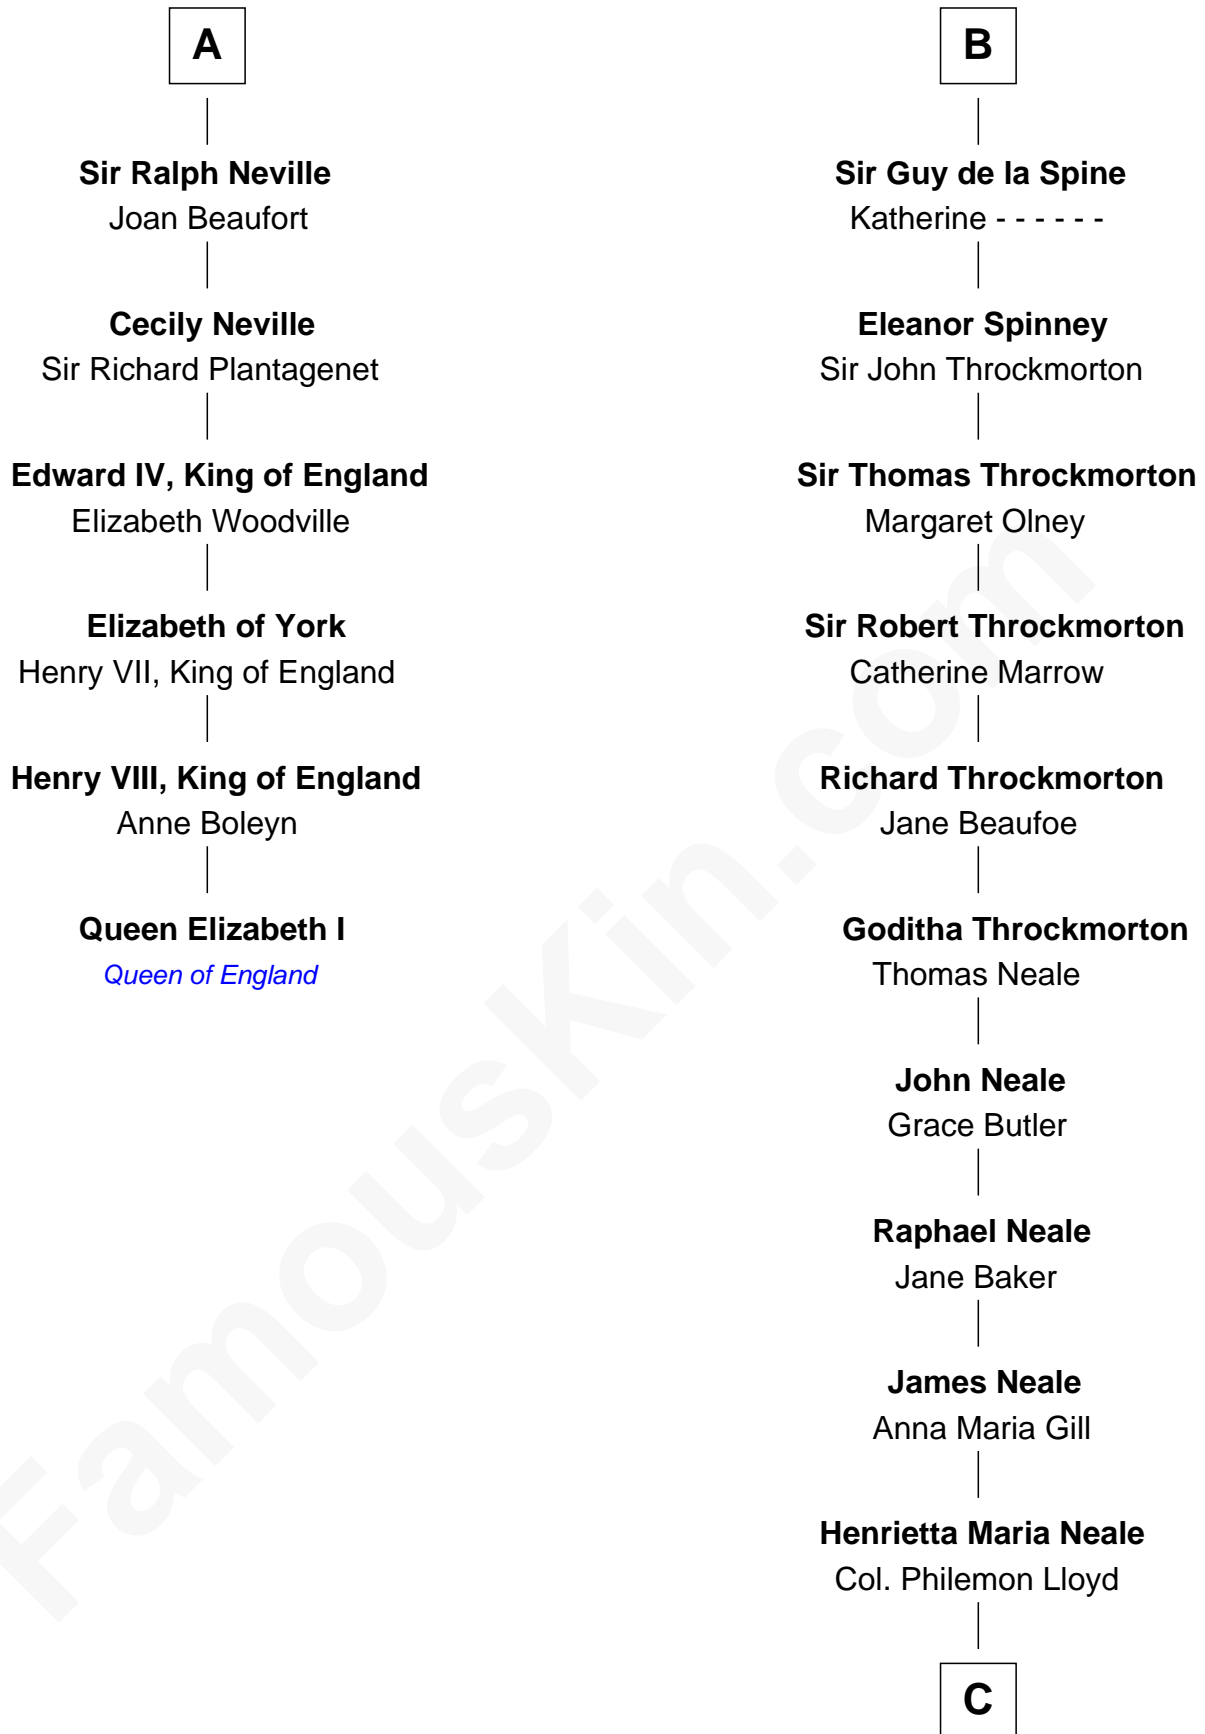

**FamousKin.com**  
**Relationship Chart of**  
**Queen Elizabeth I**  
*Queen of England*

**12th cousin 8 times removed of**  
**Edward Lloyd V**  
*13th Governor of Maryland*

**C**

Edward Lloyd  
Sarah Covington

Col. Edward Lloyd  
Anne Rousby

Col. Edward Lloyd  
Elizabeth Tayloe

Edward Lloyd V  
*13th Governor of Maryland*

FamousKin.com