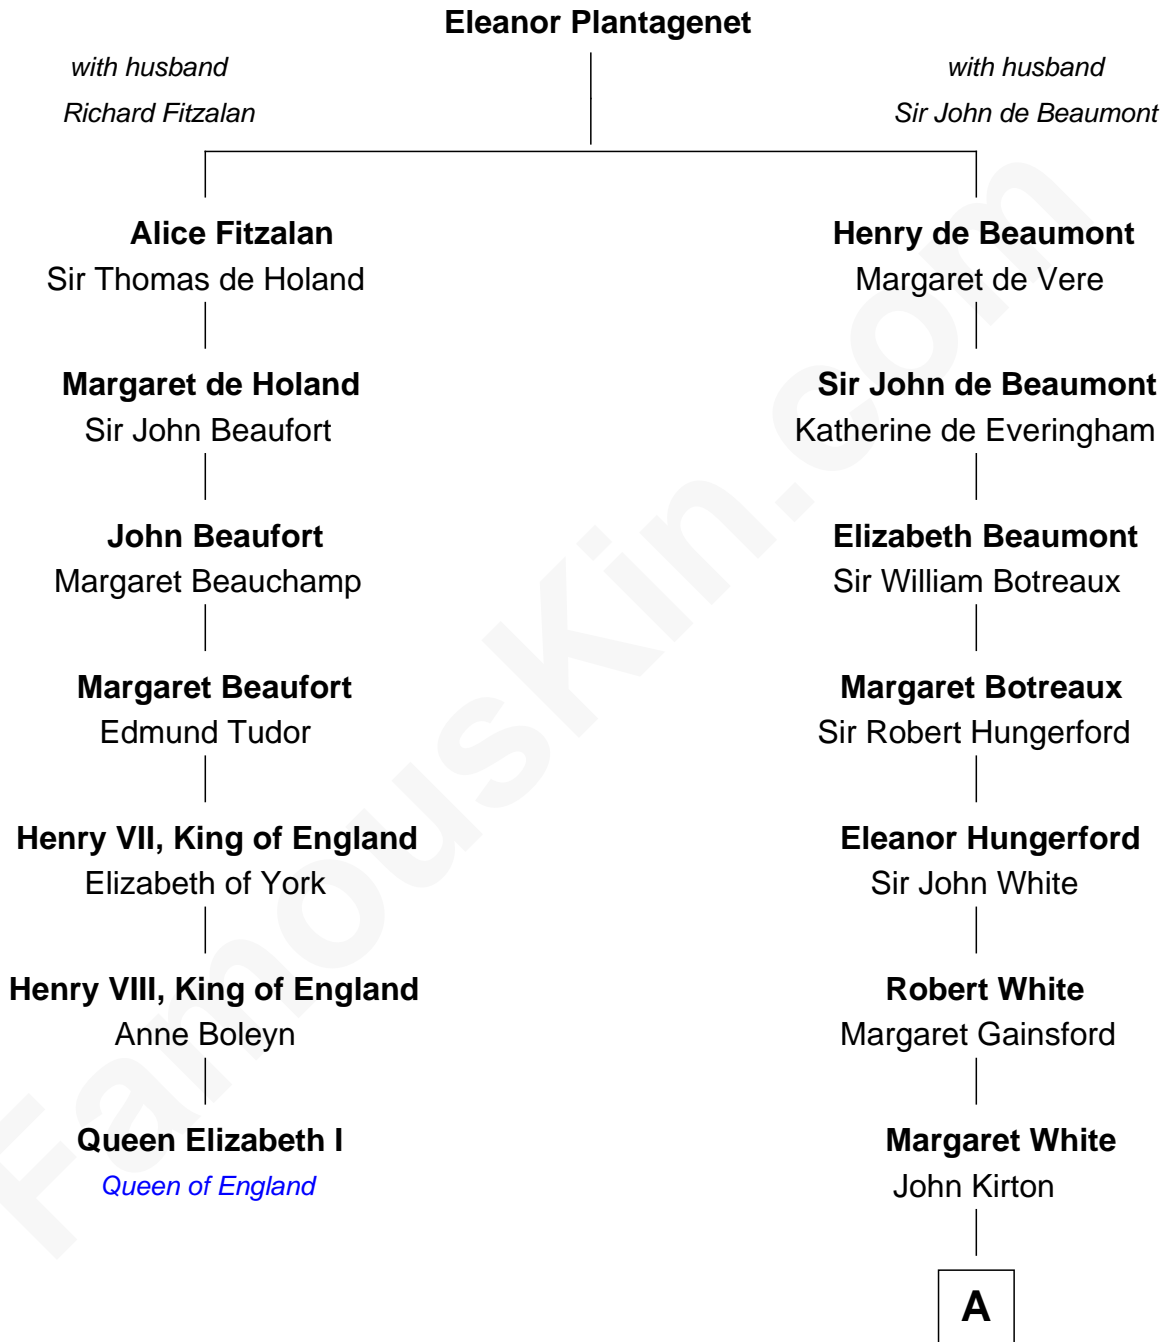

FamousKin.com

Relationship Chart of

Queen Elizabeth I

Queen of England

6th cousin 15 times removed of

Thomas J. Watson, Jr.
President and CEO of I.B.M.

A

Stephen Kirton

Margaret Offley

Thomas Kirton

Mary Sadler

Mary Kirton

Robert Rainsford

Edward Rainsford

Mary - - - - -

Mary Rainsford