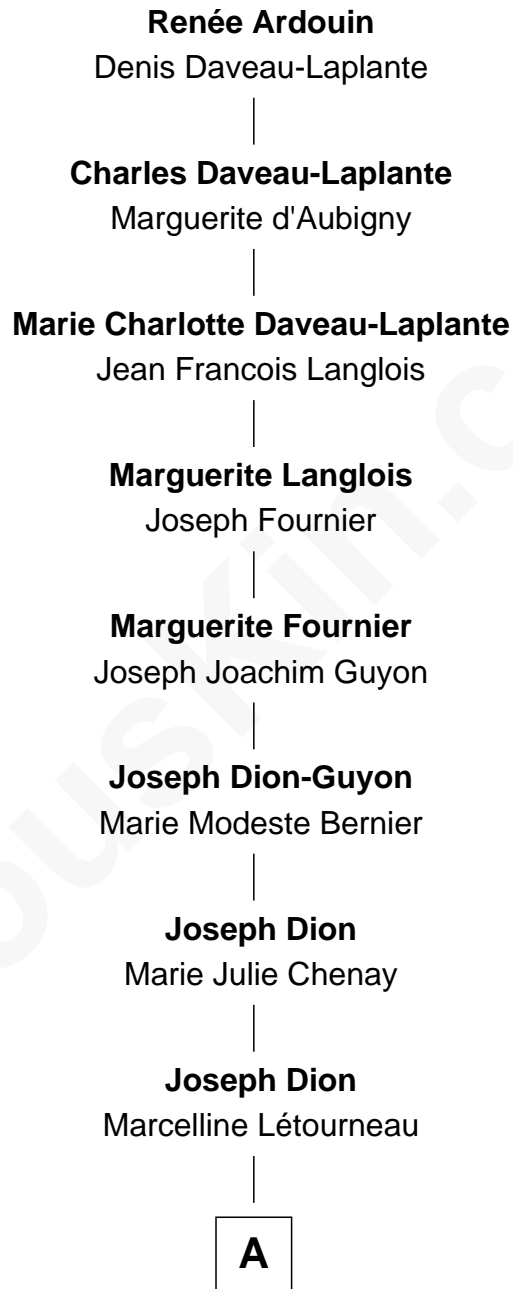

FamousKin.com

Relationship Chart of

Renée Ardouin

9th Great-grandmother of

Celine Dion

Singer and Songwriter

A

—
Adélarde Dion

Esther Lévesque

—
Charles Adélarde Dion

Marie Ernestine Barriault

—
Adhémar Charles Dion

Thérèse Tanguay

—
Celine Dion

Singer and Songwriter